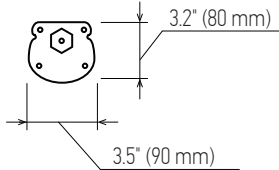

DETAILS

**4 FT - W 3.5" x L 48" x H 3.2"**  
**Construction:** Polycarbonate Body  
**Finish:** White

ADDITIONAL FEATURES

**Voltage:** 120-277 (50/60 Hz)  
**Wattage:** 31W  
**Luminous Efficiency:** 110 lms/w  
**Lumens:** 3410 lms  
**Dimming:** Non-Dimmable  
**CRI:** 80  
**Operating Temperature:** -4-104°F (-20-40°C)  
**Max Output Current:** 700 mA  
**Life:** L70 - 139,000 Hrs  
**Lens:** Translucent White  
**Fluorescent Equivalent:** 76W FL  
**Vandal Proof**