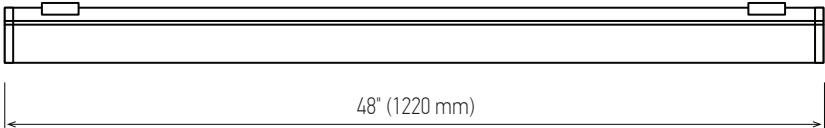

FEATURES & SPECIFICATIONS

INTENDED USE

The **Alcon Lighting 11202 SVP Seamless LED Vapor Proof** fixture offers abundant light and a seamless design with no clips and a wet located rated durable polycarbonate body. The SVP Series is ideal for car washes, garages, stairwells, commercial kitchens, walk-in coolers, and other harsh environments.

DETAILS

**4 FT - W 3.5" x L 48" x H 3.2"**  
**Construction:** Polycarbonate Body  
**Finish:** White

ADDITIONAL FEATURES

**Voltage:** 120-277 (50/60 Hz)  
**Wattage:** 31W  
**Luminous Efficiency:** 110 lms/w  
**Lumens:** 3410 lms  
**Dimming:** Non-Dimmable  
**CRI:** 80  
**Operating Temperature:** -4-104°F (-20-40°C)  
**Max Output Current:** 700 mA  
**Life:** L70 - 139,000 Hrs  
**Lens:** Translucent White  
**Fluorescent Equivalent:** 76W FL  
**Vandal Proof**