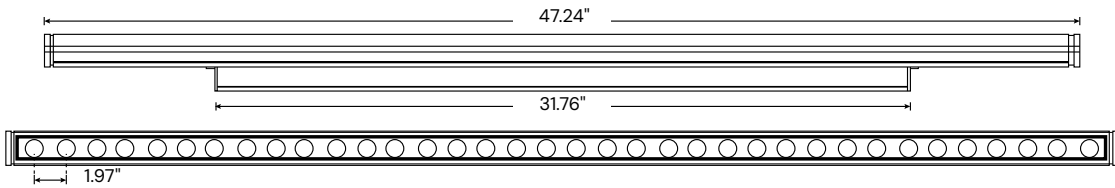

FEATURES

- Construction:** Extruded Aluminum
- Color Temperature:** RGB/ RGB+30K/ RGB+40K/ RGB+65K
- CRI:** 90+
- Voltage:** 120-277V
- Control:** DMX
- WiFi Controls:** iOS/Android
- Operating frequency:** 50/60 Hz
- Power Consumption:** 9 watt per ft.
- Lumen Output:** 270 lumens per foot
- Max run:** Linkable up to 28 foot
- Life:** 70,000 Hours
- Listing:** ETL Listed, IP66 Outdoor/ Wet Location
- Warranty:** 5 years carefree for parts & components (Labor not included)

Size	Wattage	Lumens
12"	9W	270lms
48"	36W	1080lms

ORDERING INFORMATION Example:

Model	Length	Optics	Color Temp	Finish	Mounting	Accessories	Control
11245-RGBW	1 1 ft.	10 10°	RGB	BK	ST ²	LC1	DMX
	4 4 ft.	25 25°	RGBW30	WH	Standard	LC3	DMX Wall Control (White)
		35 35°	RGBW40	TG	Tilting	LC6	DMX-W-WIFI
		WW ¹ 20° x 50°	RGBW65	Grey	Extended Tilting Stake	HC6 HC10	DMX-B-WIFI
			RGB (3000K)				DMX Wall Control (White) + WiFi
			RGB + W (4000K)				DMX Wall Control (White) + WiFi
			RGB + W (6500K)				DMX Wall Control (Black) + WiFi
						LV	
							Symmetric Anti-Glare Louver

¹For wall wash applications
²Two Standard Tilting brackets are included. Further information in Pg. 3.

LINE DRAWINGS

11245-RGBW-1

11245-RGBW-4

OPTICS

15°

20°

35°

Included with every Fixture

Extended Tilting

Sold separately

Stake

Sold separately

ACCESSORIES

Link Cable

Link extension cable is available in 1 ft., 3 ft., and 6 ft.