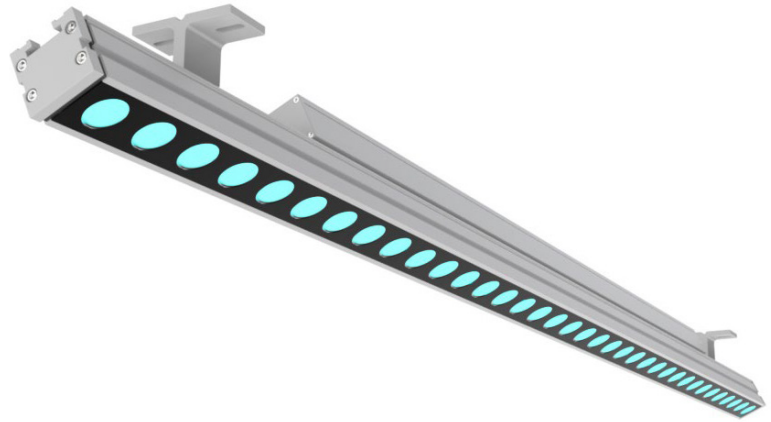

Project Name: _____ Type: _____ Quantity: _____

INTENDED USE

Alcon Lighting's RGBW Outdoor Linear Wall Wash LED Light is engineered for optimal illumination of building facades, signage, and other wall-washing applications. Available in two sizes, this RGBW fixture provides flexible lighting solutions for diverse project needs. A selection of optical lens options, including narrow, medium, wide, and elliptical beams, allows for precise customization.

FEATURES

- Construction:** Extruded Aluminum
- Color Temperature:** RGB/ RGB+30K/ RGB+40K/ RGB+65K
- CRI:** 90+
- Voltage:** 120-277V
- Control:** DMX
- WiFi Controls:** iOS/Android
- Operating frequency:** 50/60 Hz
- Power Consumption:** 9 watt per ft.
- Lumen Output:** 270 lumens per foot
- Max run:** Linkable up to 28 foot
- Life:** 70,000 Hours
- Listing:** ETL Listed, IP66 Outdoor/ Wet Location
- Warranty:** 5 years carefree for parts & components (Labor not included)

Size	Wattage	Lumens
12"	9W	270lms
48"	36W	1080lms

ORDERING INFORMATION Example:

Model	Length	Optics	Color Temp	Finish	Mounting	Accessories	Control
11245-RGBW	1 1 ft.	10 10°	RGB	BK	ST ²	LC1	DMX
	4 4 ft.	25 25°	RGBW30	WH	Standard	LC3	DMX Wall Control (White)
		35 35°	RGBW40	TG	Tilting	LC6	DMX-W-WIFI
		WW ¹ 20° x 50°	RGBW65	Grey	Extended Tilting Stake	HC6 HC10	DMX-B-WIFI
			RGB (3000K)				DMX Wall Control (White) + WiFi
			RGB + W (4000K)				DMX Wall Control (White) + WiFi
			RGB + W (6500K)				DMX Wall Control (Black) + WiFi
						LV	
							Symmetric Anti-Glare Louver

¹For wall wash applications
²Two Standard Tilting brackets are included. Further information in Pg. 3.

LINE DRAWINGS

11245-RGBW-1

11245-RGBW-4

OPTICS

15°

20°

35°