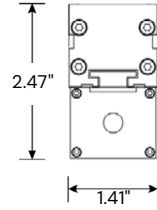

Size	Wattage	Lumens
12"	9W	270lms
48"	36W	1080lms

ORDERING INFORMATION Example:

Model	Length	Optics	Color Temp	Finish	Mounting	Accessories	Control
11245-RGBW	1 1 ft.	10 10°	RGB	BK	ST ²	LC1	DMX
	4 4 ft.	25 25°	RGBW30	WH	Standard	LC3	DMX Wall Control (White)
		35 35°	RGBW40	TG	Tilting	LC6	DMX-W-WIFI
		WW ¹ 20° x 50°	RGBW65	Grey	Extended Tilting Stake	HC6 HC10	DMX-B-WIFI
			RGB (3000K)				DMX Wall Control (White) + WiFi
			RGB + W (4000K)				DMX Wall Control (White) + WiFi
			RGB + W (6500K)				DMX Wall Control (Black) + WiFi
						LV	
							Symmetric Anti-Glare Louver

¹For wall wash applications
²Two Standard Tilting brackets are included. Further information in Pg. 3.

LINE DRAWINGS

11245-RGBW-1

11245-RGBW-4

OPTICS

15°

20°

35°