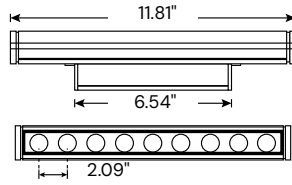

FEATURES

- Construction:** Extruded Aluminum
- Color Temperature:** RGB/ RGB+30K/ RGB+40K/ RGB+65K
- CRI:** 90+
- Voltage:** 120-277V
- Control:** DMX
- WiFi Controls:** iOS/Android
- Operating frequency:** 50/60 Hz
- Power Consumption:** 9 watt per ft.
- Lumen Output:** 270 lumens per foot
- Max run:** Linkable up to 28 foot
- Life:** 70,000 Hours
- Listing:** ETL Listed, IP66 Outdoor/ Wet Location
- Warranty:** 5 years carefree for parts & components (Labor not included)

Size	Wattage	Lumens
12"	9W	270lms
48"	36W	1080lms

ORDERING INFORMATION Example:

Model	Length	Optics	Color Temp	Finish	Mounting	Accessories	Control
11245-RGBW	1 1 ft.	10 10°	RGB	BK	ST ²	LC1	DMX
	4 4 ft.	25 25°	RGBW30	WH	Standard	LC3	DMX Wall Control (White)
		35 35°	RGBW40	TG	Tilting	LC6	DMX-W-WIFI
		WW ¹ 20° x 50°	RGBW65	Grey	Extended Tilting Stake	HC6 HC10	DMX-B-WIFI
			RGB (3000K)				DMX Wall Control (White) + WiFi
			RGB + W (4000K)				DMX Wall Control (White) + WiFi
			RGB + W (6500K)				DMX Wall Control (Black) + WiFi
						LV	
							Symmetric Anti-Glare Louver

¹For wall wash applications
²Two Standard Tilting brackets are included. Further information in Pg. 3.

LINE DRAWINGS

11245-RGBW-1

11245-RGBW-4

OPTICS

15°

20°

35°