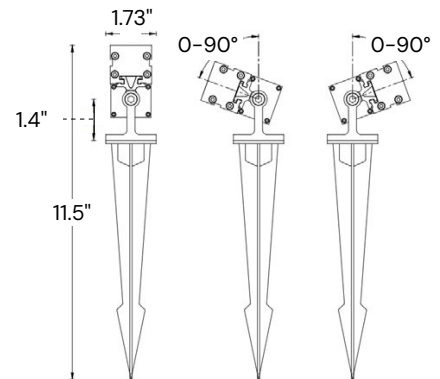

Size	Wattage	Lumens
12"	9W	270lms
48"	36W	1080lms

ORDERING INFORMATION Example:

Model	Length	Optics	Color Temp	Finish	Mounting	Accessories	Control
11245-RGBW	1 1 ft.	10 10°	RGB	BK	ST ²	LC1	DMX
	4 4 ft.	25 25°	RGBW30	WH	Standard	LC3	DMX Wall Control (White)
		35 35°	RGBW40	TG	Tilting	LC6	DMX-W-WIFI
		WW ¹ 20° x 50°	RGBW65	Grey	Extended Tilting Stake	HC6 HC10	DMX-B-WIFI
			RGB (3000K)				DMX Wall Control (White) + WiFi
			RGB + W (4000K)				DMX Wall Control (White) + WiFi
			RGB + W (6500K)				DMX Wall Control (Black) + WiFi
						LV	
							Symmetric Anti-Glare Louver

20° X 50°

RGB DMX CONTROLS

DMX Wall Control

DMX Wall Control + WiFi

WiFi-104

iOS + Android

MOUNTING

Standard Tilting

Included with every Fixture

Extended Tilting

Sold separately

Stake

Sold separately

ACCESSORIES

Link Cable

Link extension cable is available in 1 ft., 3 ft., and 6 ft.

- LC1
- LC3
- LC6

Hardwire Cable

Hardwire cable is available in 6 ft. and 10 ft.

- HC6
- HC10

Symmetric Anti-Glare Louver

LV