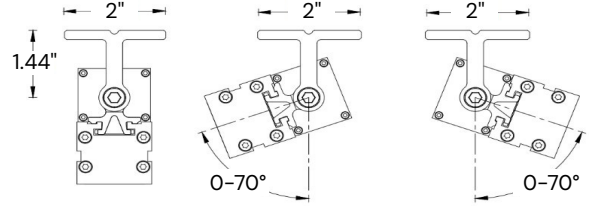

Size	Wattage	Lumens
12"	9W	270lms
48"	36W	1080lms

ORDERING INFORMATION Example:

Model	Length	Optics	Color Temp	Finish	Mounting	Accessories	Control
11245-RGBW	1 1 ft.	10 10°	RGB	BK	ST ²	LC1	DMX
	4 4 ft.	25 25°	RGBW30	WH	Standard	LC3	DMX Wall Control (White)
		35 35°	RGBW40	TG	Tilting	LC6	DMX-W-WIFI
		WW ¹ 20° x 50°	RGBW65	Grey	Extended Tilting Stake	HC6 HC10	DMX-B-WIFI
			RGB (3000K)				DMX Wall Control (White) + WiFi
			RGB + W (4000K)				DMX Wall Control (White) + WiFi
			RGB + W (6500K)				DMX Wall Control (Black) + WiFi
						LV	
							Symmetric Anti-Glare Louver

¹For wall wash applications
²Two Standard Tilting brackets are included. Further information in Pg. 3.

LINE DRAWINGS

11245-RGBW-1

11245-RGBW-4

OPTICS

15°

20°

35°

20° X 50°

RGB DMX CONTROLS

DMX Wall Control

DMX Wall Control + WiFi

WiFi-104

iOS + Android

MOUNTING

Standard Tilting

Included with every Fixture

Extended Tilting

Sold separately

Stake

Sold separately

ACCESSORIES

Link Cable

Link extension cable is available in 1 ft., 3 ft., and 6 ft.