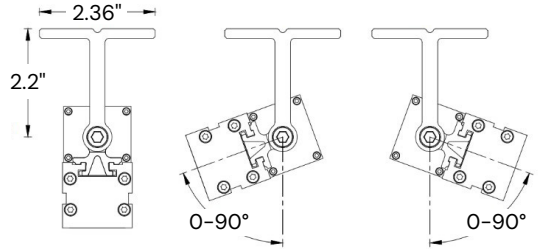

Size	Wattage	Lumens
12"	9W	270lms
48"	36W	1080lms

ORDERING INFORMATION Example:

Model	Length	Optics	Color Temp	Finish	Mounting	Accessories	Control
11245-RGBW	1 1 ft.	10 10°	RGB	BK	ST ²	LC1	DMX
	4 4 ft.	25 25°	RGBW30	WH	Standard	LC3	DMX Wall Control (White)
		35 35°	RGBW40	TG	Tilting	LC6	DMX-W-WIFI
		WW ¹ 20° x 50°	RGBW65	Grey	Extended Tilting Stake	HC6 HC10	DMX-B-WIFI
			RGB (3000K)				DMX Wall Control (White) + WiFi
			RGB + W (4000K)				DMX Wall Control (White) + WiFi
			RGB + W (6500K)				DMX Wall Control (Black) + WiFi
						LV	
							Symmetric Anti-Glare Louver

¹For wall wash applications
²Two Standard Tilting brackets are included. Further information in Pg. 3.

LINE DRAWINGS

11245-RGBW-1

11245-RGBW-4

OPTICS

15°

20°

35°

20° X 50°

RGB DMX CONTROLS

DMX Wall Control

DMX Wall Control + WiFi

WiFi-104

iOS + Android

MOUNTING

Standard Tilting

Included with every Fixture

Extended Tilting

Sold separately

Stake

Sold separately

ACCESSORIES

Link Cable

Link extension cable is available in 1 ft., 3 ft., and 6 ft.