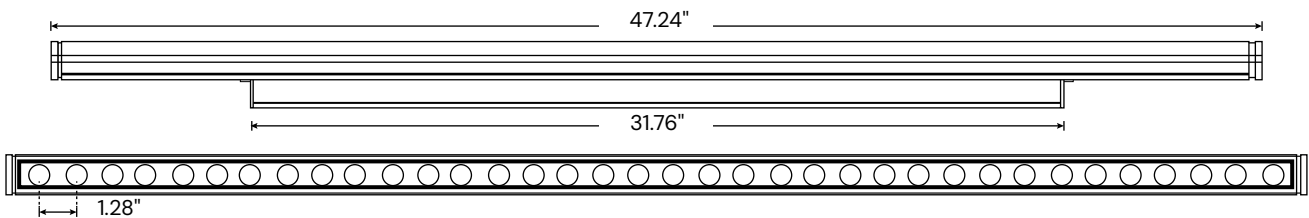

### ORDERING INFORMATION Example:

Model	Length	Optics	Color Temp	Finish	Mounting	Accessories
<b>11245</b>	<b>1</b> 1 ft.	<b>15</b> 15°	<b>27K</b> 2700K	<b>BK</b> Black	<b>ST</b> <sup>2</sup> Standard Tilting	<b>LC1</b> 1 ft. Link Cable
	<b>2</b> 2 ft.	<b>20</b> 20°	<b>30K</b> 3000K	<b>WH</b> White		
	<b>3</b> 3 ft.	<b>35</b> 35°	<b>35K</b> 3500K	<b>TG</b> Titanium Grey	<b>ET</b> Extended Tilting	<b>LC3</b> 3 ft. Link Cable
	<b>4</b> 4 ft.	<b>50</b> 50°	<b>40K</b> 4000K			
		<b>WW</b> <sup>1</sup> 10° x 40°	<b>50K</b> 5000K		<b>F</b> Fixed	<b>LC6</b> 6 ft. Link Cable
					<b>HC6</b> 6 ft. Hardwire Cable	
						<b>HC10</b> 10 ft. Hardwire Cable
						<b>LV</b> Symmetric Anti-Glare Louver

<sup>1</sup>For wall wash applications  
<sup>2</sup>Two Standard Tilting brackets are included. Further information in Pg. 3.

LINE DRAWINGS

11245-1

11245-2

11245-3

11245-4

## OPTICS

15°

20°

35°

50°

10° X 40°