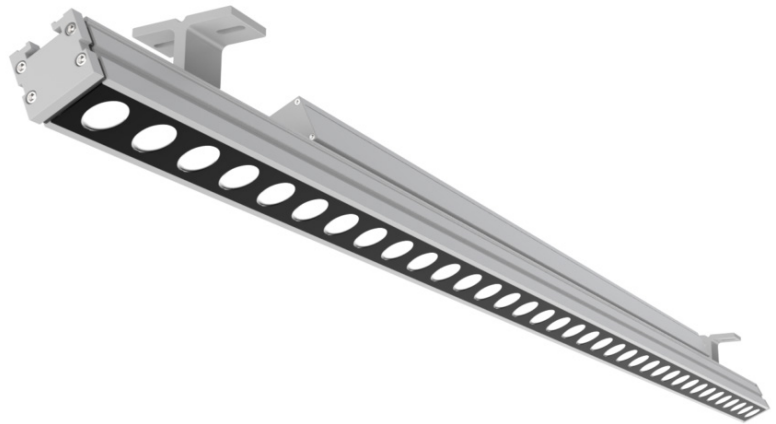

### INTENDED USE

Alcon Lighting's Outdoor Linear Wall Wash LED Light is expertly designed for illuminating building facades, signage, and other wall-washing applications. Available in four sizes and five color temperatures (2700K, 3000K, 3500K, 4000K, 5000K), this fixture offers versatile lighting solutions for a wide range of projects. With a variety of optical lens options—including narrow, medium, wide, and elliptical beams—this light can be tailored to meet specific needs. Choose from three premium finishes: white, black, or titanium grey, to seamlessly integrate with any architectural style.

### FEATURES

- Construction:** Extruded Aluminum
- Color Temperature:** 27/30/35/40/50K
- CRI:** 90+
- Voltage:** 120-277V
- Driver:** 0-10V
- Operating frequency:** 50/ 60 Hz
- Power Consumption:** 9 watt per ft.
- Lumen Output:** 100 lumens per watt (35K)
- Max run:** Linkable up to 60 ft.
- Operating Temperature:** -40°F to 122°F
- Life:** 50,000 Hours
- Listing:** ETL Listed, IP66 Outdoor/ Wet Location
- Warranty:** 5 years carefree for parts & components (Labor not included).