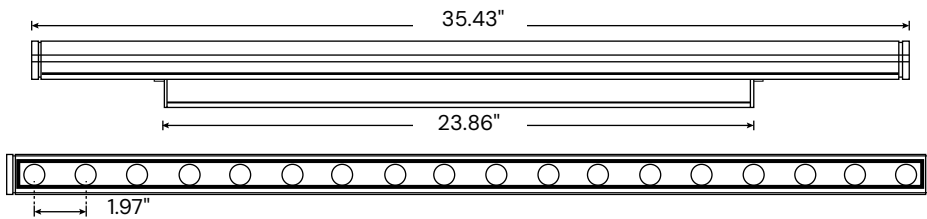

### ORDERING INFORMATION Example:

Model	Length	Optics	Color Temp	Finish	Mounting	Accessories
<b>11245</b>	<b>1</b> 1 ft.	<b>15</b> 15°	<b>27K</b> 2700K	<b>BK</b> Black	<b>ST</b> <sup>2</sup> Standard Tilting	<b>LC1</b> 1 ft. Link Cable
	<b>2</b> 2 ft.	<b>20</b> 20°	<b>30K</b> 3000K	<b>WH</b> White		
	<b>3</b> 3 ft.	<b>35</b> 35°	<b>35K</b> 3500K	<b>TG</b> Titanium Grey	<b>ET</b> Extended Tilting	<b>LC3</b> 3 ft. Link Cable
	<b>4</b> 4 ft.	<b>50</b> 50°	<b>40K</b> 4000K			
		<b>WW</b> <sup>1</sup> 10° x 40°	<b>50K</b> 5000K		<b>F</b> Fixed	<b>LC6</b> 6 ft. Link Cable
					<b>HC6</b> 6 ft. Hardwire Cable	
						<b>HC10</b> 10 ft. Hardwire Cable
						<b>LV</b> Symmetric Anti-Glare Louver

<sup>1</sup>For wall wash applications  
<sup>2</sup>Two Standard Tilting brackets are included. Further information in Pg. 3.

LINE DRAWINGS

11245-1

11245-2

11245-3

11245-4

## OPTICS

15°

20°

35°

50°

10° X 40°