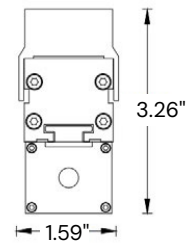

Symmetric Anti-Glare Louver

LV