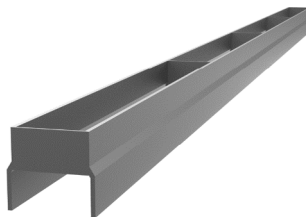

Symmetric Anti-Glare Louver

LV