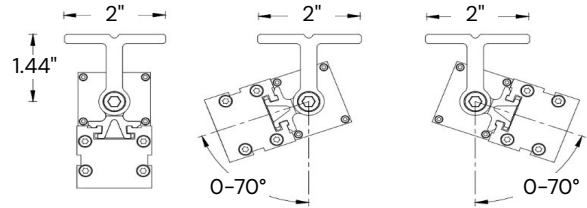

MOUNTING BRACKETS

Standard Tilting

Included with every Fixture