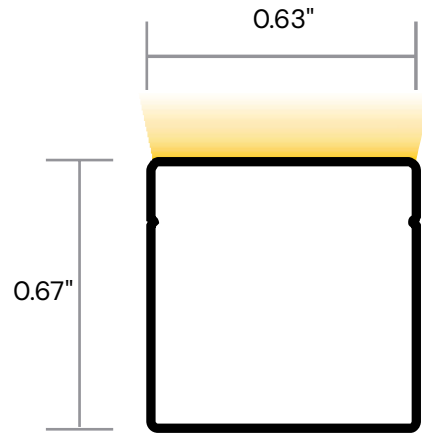

FEATURES

- **Construction:** Silicone
- **CRI:** 88+
- **Voltage:** 24V
- **External Driver:** 0-10V, MLV, ELV, and TRIAC (IP65 Rated)
- **Power Consumption:** 4.6 watt per ft.
- **Lumen Output:** 323 lumens per ft.
- **Max run:** Continuous run length up to 32 ft.
- **Operating Temperature:** -4°F ~113°F
- **Storage Temperature:** -40°F ~176°F
- **Humidity:** 0-95% Non Condensing
- **Life:** 50,000 Hours
- **Listing:** UL Listed / UL-676 Pool Submersible (IP68 model)
- **Warranty:** 5 years carefree for parts & components (Labor not included).