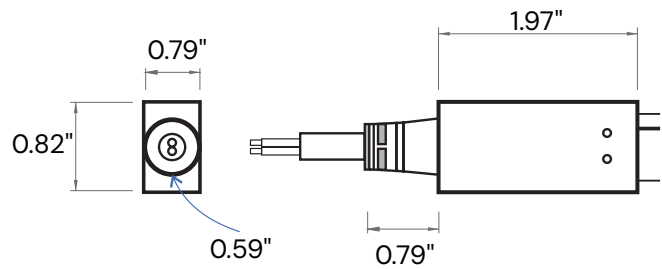

### ORDERING INFORMATION Example:

Model	Bend Direction	Color Temp	Length	Power Feed	Power Feed Cord Length	
11251	V <sup>Standard</sup>	Vertical	<b>24K</b> 2400K	<b>CODE</b> Please refer to pages 6 for exact lengths with corresponding ordering codes	<b>7B</b> IP67 Bottom	<b>3</b> 3 ft.
		Horizontal	<b>27K</b> 2700K		<b>7L</b> IP67 Side Left	<b>10</b> 10 ft.
	<b>30K</b> 3000K		<b>7R</b> IP67 Side Right		<b>15</b> 15 ft.	
	<b>35K</b> 3500K	<b>7E</b> IP67 End	<b>30</b> 30 ft.			
	<b>40K</b> 4000K	<b>8B</b> IP68 Bottom	<b>50</b> 50 ft.			
	<b>50K</b> 5000K	<b>8L</b> IP68 Side Left				
	<b>R</b> Red	<b>8R</b> IP68 Side Right				
	<b>G</b> Green	<b>8E</b> IP68 End				
	<b>B</b> Blue					
	<b>A</b> Amber					
	<b>P</b> Pink					
	<b>Y</b> Yellow					

## POWER FEED

IP68 Bottom  
**IP68B**

IP68 Left  
**IP68L**

IP68 Right  
**IP68R**

IP68 End  
**IP68E**

End Cap

## ACCESSORIES

Clip-on Aluminum Profile (self-locking, no glue required)  
**2" or 39"**

Plastic Profile  
**39"**

## EXTERNAL DRIVER

Driver	Dimensions
4N1-30W-24V	6.50" x 3.72" x 1.57"
4N1-60W-24V	7.40" x 3.72" x 1.57"
4N1-96W-24V	8.66" x 3.72" x 1.57"
4N1-150W-24V	10.24" x 4.13" x 1.77"
4N1-200W-24V	10.24" x 4.13" x 1.77"
4N1-300W-24V	10.94" x 4.33" x 1.77"