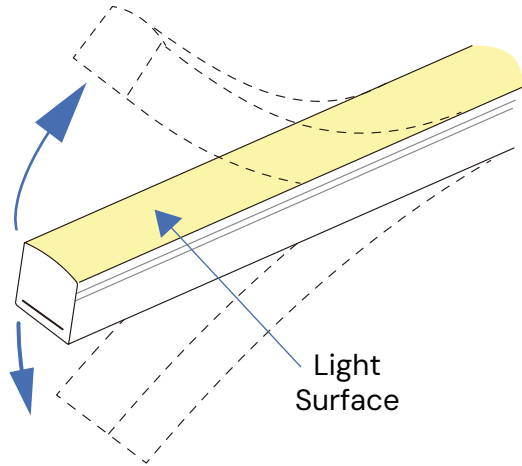

BEND DIRECTION

Vertical Bend (Standard)

V