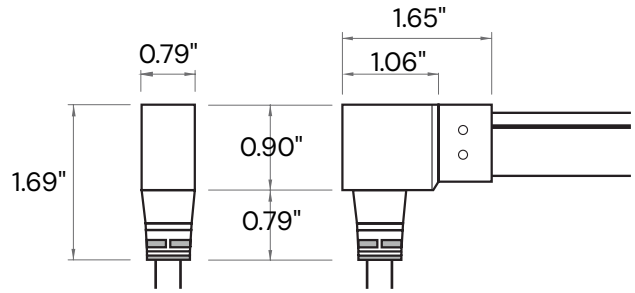

POWER FEED

IP68 Bottom
IP68B