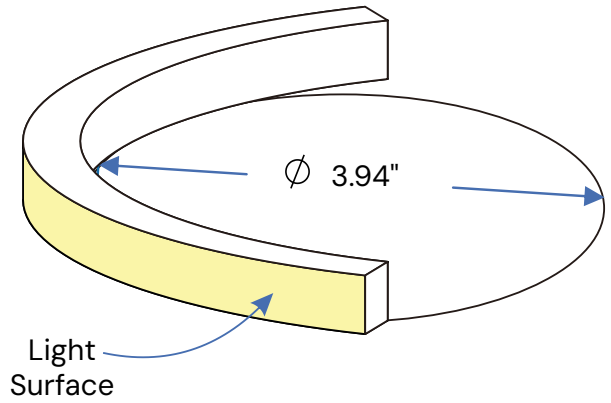

BEND DIRECTION

Vertical Bend (Standard)

V