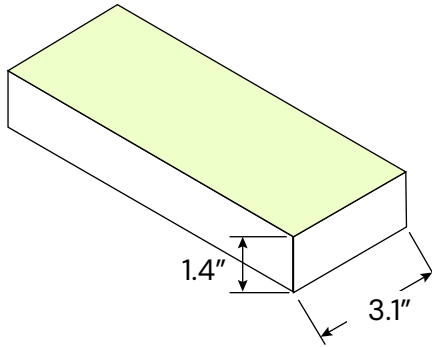

SPEC
.....
GRADE

5
YEAR
WARRANTY

WET

IP65

FIRE RATED

UV
RESISTANT

ORDERING INFORMATION Example:

Model	Color Temp	Length	End Power Feed Cord Length	Mounting Channels Option
11259	27K 2700K	CODE Please refer to pages 3 for exact lengths with corresponding ordering codes	3* 3 ft.	39AL 39" Aluminum
	30K 3000K		10 10 ft.	
	40K 4000K		15 15 ft.	
	50K 5000K		30 30 ft.	
			50 50 ft.	

* Standard

DIMENSIONS

* LED strip only bends vertically along light surface. Do NOT bend more than the indicated minimum bend diameter (shown above). Doing so will damage the LED strip.

POWER FEED

End Power Feed
Cord available in 3/10/15/30/50 ft.