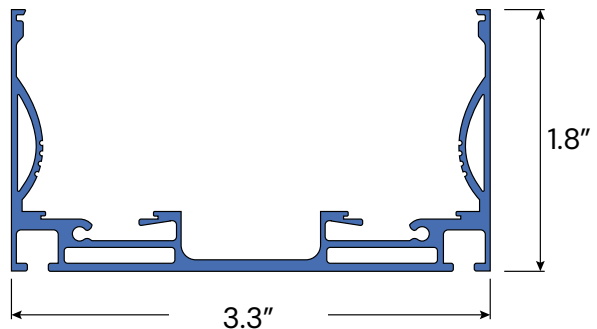

SPEC
.....
GRADE

5
YEAR
WARRANTY

WET

IP65

FIRE RATED

UV
RESISTANT

ORDERING INFORMATION Example:

Model	Color Temp	Length	End Power Feed Cord Length	Mounting Channels Option
11259	27K 2700K	CODE Please refer to pages 3 for exact lengths with corresponding ordering codes	3* 3 ft.	39AL 39" Aluminum
	30K 3000K		10 10 ft.	
	40K 4000K		15 15 ft.	
	50K 5000K		30 30 ft.	
			50 50 ft.	

* Standard

DIMENSIONS

* LED strip only bends vertically along light surface. Do NOT bend more than the indicated minimum bend diameter (shown above). Doing so will damage the LED strip.

POWER FEED

End Power Feed
Cord available in 3/10/15/30/50 ft.

End Cap

MOUNTING ACCESSORIES

Aluminum Profile
39AL

¹For wall wash applications
²Two Standard Tilting brackets are included. Further information in Pg. 3.

EXTERNAL DRIVER

Driver	Dimensions
4N1-30W-24V	6.50" x 3.72" x 1.57"
4N1-60W-24V	7.40" x 3.72" x 1.57"
4N1-96W-24V	8.66" x 3.72" x 1.57"
4N1-150W-24V	10.24" x 4.13" x 1.77"
4N1-200W-24V	10.24" x 4.13" x 1.77"
4N1-300W-24V	10.94" x 4.33" x 1.77"

CUTTING LENGTH CODES

Cuts are made every 4.92". Please refer to table below to determine actual lengths once LED is cut versus actual lengths required or specified.

Total Length Calculation = order code length + end feed option length