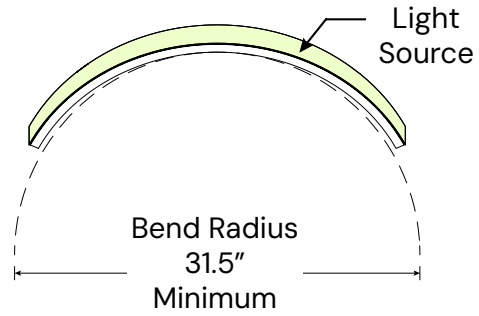

FEATURES

- Construction:** Silicone
- Lens:** Flat
- Bend Direction:** Vertical
- Beam angle:** 160°
- CRI:** 80+
- Voltage:** 120-277V
- External Driver:** 0-10V, MLV, ELV, and TRIAC (IP65 Rated)
- Power Consumption:** 7 watt per ft.
- Lumen Output:** 305 lumens per ft.
- Max run:** Continuous run length up to 16.4 ft cuttable every 4.92 in
- Operating Temperature:** -40°F ~131°F
- Storage Temperature:** -40°F ~140°F
- Life:** 50,000 Hours
- Listing:** IP65, UV and Flame Resistant
- Warranty:** 5 years carefree for parts & components (Labor not included).

SPEC
.....
GRADE

5
YEAR
WARRANTY

WET

IP65

FIRE RATED

UV
RESISTANT

ORDERING INFORMATION Example:

Model	Color Temp	Length	End Power Feed Cord Length	Mounting Channels Option
11259	27K 2700K	CODE Please refer to pages 3 for exact lengths with corresponding ordering codes	3* 3 ft.	39AL 39" Aluminum
	30K 3000K		10 10 ft.	
	40K 4000K		15 15 ft.	
	50K 5000K		30 30 ft.	
			50 50 ft.	

* Standard

DIMENSIONS

* LED strip only bends vertically along light surface. Do NOT bend more than the indicated minimum bend diameter (shown above). Doing so will damage the LED strip.

POWER FEED

End Power Feed
Cord available in 3/10/15/30/50 ft.