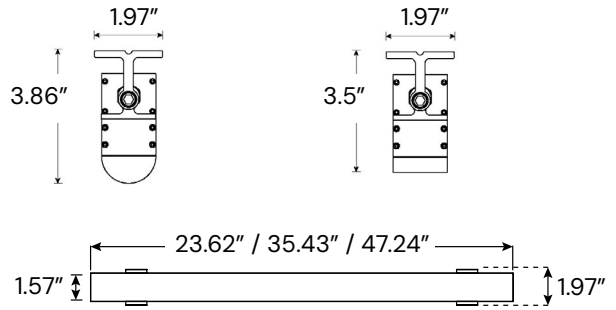

ORDERING INFORMATION Example:

Model	Size	Color Temp	Lens	Finish	Mounting	Accessories	Control
11260	2 2 ft.	RGBW18 RGB + W (1800K)	S Square	WH White	FM Fixed ^{Standard}	LC1 1 ft. Link Cable	DMX DMX Wall Control (White)
	3 3 ft.	RGBW27 RGB + W (2700K)	R Round	BK Black			
	4 4 ft.	RGBW30 RGB + W (3000K)		G Grey	LC6 6 ft. Link Cable		
		RGBW40 RGB + W (4000K)			HC6 6 ft. Hardwire Cable	DMX-B-WIFI DMX Wall Control (Black) + WiFi	
		RGBW65 RGB + W (6500K)			HC10 10 ft. Hardwire Cable		

DIMENSIONS

Square Lens

Round Lens

11260-2

11260-3

11260-4

MOUNTING OPTIONS

Fixed Mounting

Standard

Adjustable Mounting

OPTICS

Square Lens

140° x 110°

Round Lens

180° x 110°

ACCESSORIES

Link Cable

Link extension cable is available in 1 ft., 3 ft., and 6 ft.

- LC1
- LC3
- LC6

Hardwire Cable

Hardwire cable is available in 6 ft. and 10 ft.

- HC6
- HC10

RGB DMX CONTROLS

DMX Wall Control