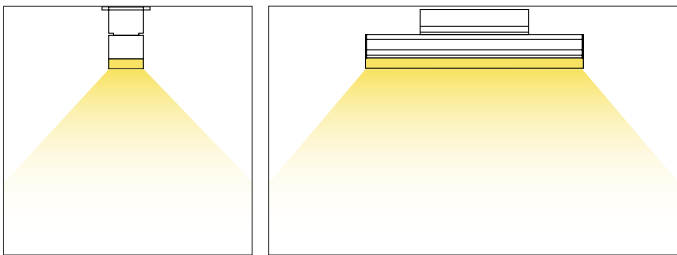

OPTICS

Square Lens

140° x 110°