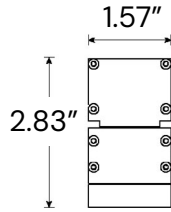

ORDERING INFORMATION Example:

Model	Size	Color Temp	Lens	Finish	Mounting	Accessories	Control
11260	2 2 ft.	RGBW18 RGB + W (1800K)	S Square	WH White	FM Fixed ^{Standard}	LC1 1 ft. Link Cable	DMX DMX Wall Control (White)
	3 3 ft.	RGBW27 RGB + W (2700K)	R Round	BK Black			
	4 4 ft.	RGBW30 RGB + W (3000K)		G Grey	LC6 6 ft. Link Cable		
		RGBW40 RGB + W (4000K)			HC6 6 ft. Hardwire Cable	DMX-B-WIFI DMX Wall Control (Black) + WiFi	
		RGBW65 RGB + W (6500K)			HC10 10 ft. Hardwire Cable		

DIMENSIONS

Square Lens

Round Lens

11260-2

11260-3

11260-4

MOUNTING OPTIONS

Fixed Mounting

Standard

Adjustable Mounting

OPTICS

Square Lens

140° x 110°

Round Lens

180° x 110°

ACCESSORIES