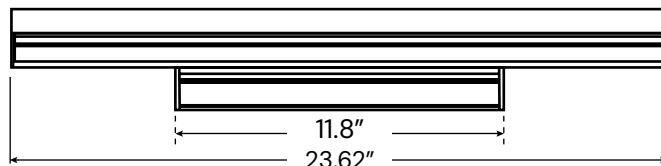

DIMENSIONS

Square Lens

Round Lens

11260-2