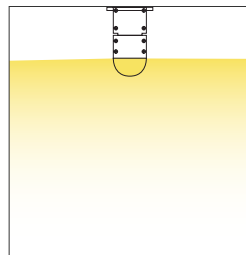

Standard

Adjustable Mounting

OPTICS

Square Lens

140° x 110°

Round Lens

180° x 110°

ACCESSORIES

Link Cable

Link extension cable is available in 1 ft., 3 ft., and 6 ft.

- LC1
- LC3
- LC6

Hardwire Cable

Hardwire cable is available in 6 ft. and 10 ft.

- HC6
- HC10

RGB DMX CONTROLS

DMX Wall Control