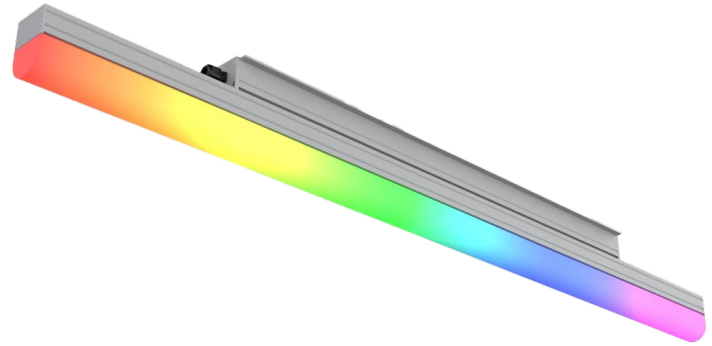

Project Name: _____ Type: _____ Quantity: _____

INTENDED USE

The 1.5-Inch Outdoor Linear Architectural RGBW LED Light offers vibrant, dynamic illumination for large-scale structures like media facades, bridges, and towers. Engineered for precision, this luminaire delivers uniform, saturated light, perfect for creating dramatic visual displays. With fine-tuned control down to 12-inch resolution, it supports dynamic shows and monochrome video effects, making it a top choice for architectural accent lighting and captivating visual designs.

FEATURES

- Construction:** Extruded aluminium alloy body
- Lens:** Square and Round UV Protected Frosted Acrylic
- Beam angle:** 140° x 110° (Square Lens) 180° x 110° (Round Lens)
- Color Temperature:** RGB+18K, RGB+27K, RGB30K, RGB+40K, RGB+65K
- Pixels:** Adressable Every 2 in./ 4 in./ Single
- Voltage:** 120-277V
- WiFi Controls:** iOS/Android
- Mobile App:** Easy Home Smart Home
- Power Consumption:** 8 watt per ft.
- Lumen Output:** Up to 265 lumens per ft. (Square Lens). Up to 260 lumens per ft. (Round Lens)
- LEDs per fixture:** 12 (2 ft.) 18 (3 ft.) 24 (4 ft.)
- Operating Temperature:** -4°F ~+122°F
- Life:** 50,000 Hours
- Listing:** IP66 Wet Location Rated, UL Listed
- Warranty:** 5 years carefree for parts & components (Labor not included).