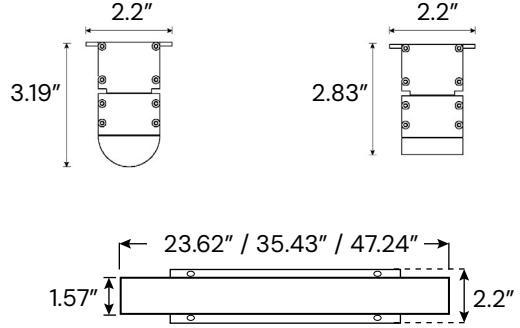

ORDERING INFORMATION Example:

Model	Size	Color Temp	Lens	Finish	Mounting	Accessories	Control
11260	2 2 ft.	RGBW18 RGB + W (1800K)	S Square	WH White	FM Fixed ^{Standard}	LC1 1 ft. Link Cable	DMX DMX Wall Control (White)
	3 3 ft.	RGBW27 RGB + W (2700K)	R Round	BK Black			
	4 4 ft.	RGBW30 RGB + W (3000K)		G Grey	LC6 6 ft. Link Cable		
		RGBW40 RGB + W (4000K)			HC6 6 ft. Hardwire Cable	DMX-B-WIFI DMX Wall Control (Black) + WiFi	
		RGBW65 RGB + W (6500K)			HC10 10 ft. Hardwire Cable		

DIMENSIONS

Square Lens

Round Lens

11260-2

11260-3

11260-4

MOUNTING OPTIONS

Fixed Mounting

Standard

Adjustable Mounting

OPTICS

Square Lens

140° x 110°

Round Lens

180° x 110°

ACCESSORIES

Link Cable

Link extension cable is available in 1 ft., 3 ft., and 6 ft.

- LC1
- LC3
- LC6

Hardwire Cable

Hardwire cable is available in 6 ft. and 10 ft.

- HC6
- HC10

RGB DMX CONTROLS

DMX Wall Control