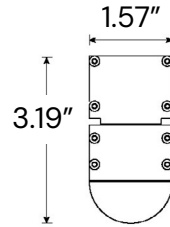

FEATURES

- Construction:** Extruded aluminium alloy body
- Lens:** Square and Round UV Protected Frosted Acrylic
- Beam angle:** 140° x 110° (Square Lens) 180° x 110° (Round Lens)
- Color Temperature:** RGB+18K, RGB+27K, RGB30K, RGB+40K, RGB+65K
- Pixels:** Adressable Every 2 in./ 4 in./ Single
- Voltage:** 120-277V
- WiFi Controls:** iOS/Android
- Mobile App:** Easy Home Smart Home
- Power Consumption:** 8 watt per ft.
- Lumen Output:** Up to 265 lumens per ft. (Square Lens). Up to 260 lumens per ft. (Round Lens)
- LEDs per fixture:** 12 (2 ft.) 18 (3 ft.) 24 (4 ft.)
- Operating Temperature:** -4°F ~+122°F
- Life:** 50,000 Hours
- Listing:** IP66 Wet Location Rated, UL Listed
- Warranty:** 5 years carefree for parts & components (Labor not included).

ORDERING INFORMATION Example:

Model	Size	Color Temp	Lens	Finish	Mounting	Accessories	Control
11260	2 2 ft.	RGBW18 RGB + W (1800K)	S Square	WH White	FM Fixed ^{Standard}	LC1 1 ft. Link Cable	DMX DMX Wall Control (White)
	3 3 ft.	RGBW27 RGB + W (2700K)	R Round	BK Black			
	4 4 ft.	RGBW30 RGB + W (3000K)		G Grey	LC6 6 ft. Link Cable		
		RGBW40 RGB + W (4000K)			HC6 6 ft. Hardwire Cable	DMX-B-WIFI DMX Wall Control (Black) + WiFi	
		RGBW65 RGB + W (6500K)			HC10 10 ft. Hardwire Cable		

DIMENSIONS

Square Lens

Round Lens

11260-2

11260-3

11260-4

MOUNTING OPTIONS

Fixed Mounting

Standard

Adjustable Mounting

OPTICS

Square Lens

140° x 110°

Round Lens

180° x 110°

ACCESSORIES