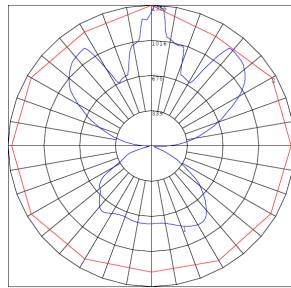

VIEWES

Lens

Side

Front

Back

PHOTOMETRY

12033-60

BUG Rating: B1-U5-G1