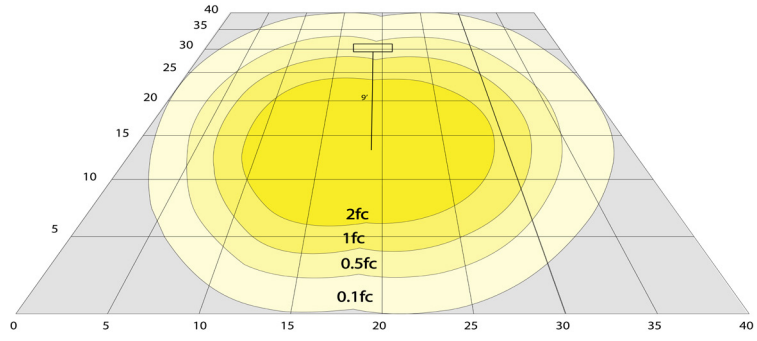

VIEWES

Lens

Side

Front

Back

PHOTOMETRY

12033-60

BUG Rating: B1-U5-G1