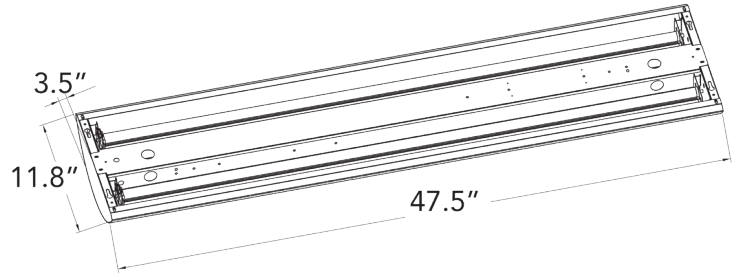

FEATURES

- Construction:** Anodized Aluminum with Polycarbonate end caps
- Lens:** Perforated casket
- Finish:** Powder coated white
- Mounting:** 6-Foot Aircraft Suspension Cable
- Color Temperature:** 35/40/50K Selectable switch
- Optics:** Direct Downlight or Direct and Indirect
- Voltage:** 120-277V AC 60Hz
- Wattage:** 60W Direct Downlight. 20W Direct, 40W Indirect
- Lumen Output Range:** 4400 lm
- Driver:** 0-10V dimming
- CRI:** 80+
- Power Factor:** ≥95%
- Total Harmonic Distortion:** <20%
- Operating Temperature:** -22°F to +104°F
- Life:** 50,000
- Listing:** cUL
- Warranty:** 5 years carefree for parts & components (Labor not included)

47.5" H x 3.5" D x 11.8" W

Alcon Lighting 12033 Half-Moon Perforated Linear LED Suspension Light

ORDERING INFORMATION Example:

Model	Options
12033	EM Emergency Battery RC Remote Control CB Coupling Bracket MS Daylight & Motion Sensor