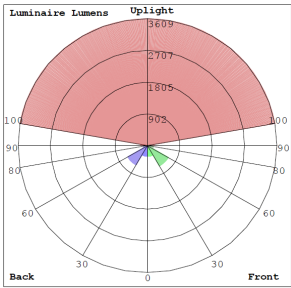

VIEWES

Lens

Side

Front

Back

PHOTOMETRY

12033-60

BUG Rating: B1-U5-G1