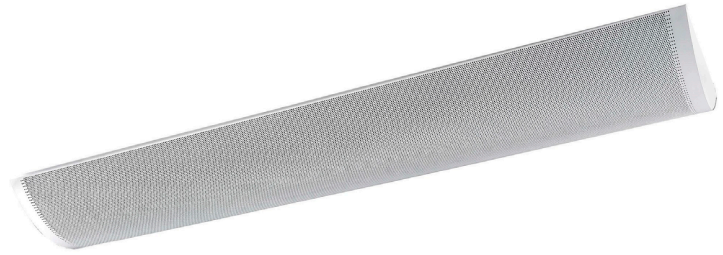

Project Name: _____ Type: _____ Quantity: _____

INTENDED USE

Our Half-Moon Perforated Linear LED Suspension Light combines sleek design with high-performance illumination, making it an ideal solution for hotels, offices, retail spaces, restaurants, storage rooms, conference rooms, reception areas, hallways, and educational facilities. Available in three color temperature options, this fixture offers versatile lighting to suit various environments. Optional features include an emergency battery backup and remote control for added convenience and functionality.

FEATURES

- Construction:** Anodized Aluminum with Polycarbonate end caps
- Lens:** Perforated casket
- Finish:** Powder coated white
- Mounting:** 6-Foot Aircraft Suspension Cable
- Color Temperature:** 35/40/50K Selectable switch
- Optics:** Direct Downlight or Direct and Indirect
- Voltage:** 120-277V AC 60Hz
- Wattage:** 60W Direct Downlight. 20W Direct, 40W Indirect
- Lumen Output Range:** 4400 lm
- Driver:** 0-10V dimming
- CRI:** 80+
- Power Factor:** ≥95%
- Total Harmonic Distortion:** <20%
- Operating Temperature:** -22°F to +104°F
- Life:** 50,000
- Listing:** cUL
- Warranty:** 5 years carefree for parts & components (Labor not included)

47.5" H x 3.5" D x 11.8" W

Alcon Lighting 12033 Half-Moon Perforated Linear LED Suspension Light

ORDERING INFORMATION Example:

Model	Options
12033	EM Emergency Battery RC Remote Control CB Coupling Bracket MS Daylight & Motion Sensor

Area 40'x 40' Mounting Height: 9'

OPTIONS

CB
Coupling Bracket

RC
Remote Control

COLOR TEMPERATURE GUIDE

2700K

WARM
WHITE

friendly
personal
intimate