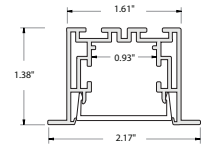

TRIMLESS MOUNT

T-BAR & FLANGE MOUNT

ORDERING INFORMATION Example: 12100-10-R-RGBW-2-RGBW27K-RTL-RF

Model	Length	Color Temp	Mounting	Finish ¹	Controls	DMX Decoder	Options
12100-10-R-RGBW Recessed RGBW	2 2 Foot	RGBW27K RGB + 2700K	RTL Trimless	WH White	WiFi Mobile Application + WiFi	(Blank) None required	WL² Wet Location
	4 4 Foot	RGBW30K RGB + 3000K	RT T-Bar	BK Black	RF RF Remote Control (White)	DEC-4C 4-Channel RJ45	IP65
	6 6 Foot	RGBW40K RGB + 4000K	RF Flanged	SL Silver	DMX DMX Wall Control (White)	DEC-5C 5-Channel RJ45/XLR	
	8 8 Foot	RGBW50K RGB + 5000K			DMX-WIFI-W DMX Wall Control (White) + WiFi		
	XX Custom Length <small>Replace XX with Length in Feet</small>				DMX-WIFI-B DMX Wall Control (Black) + WiFi		

NDD-200W-24V

NDD-300W-24V

RGBW CONTROLS

RF Remote Control
6.38" L x 1.65" W x 0.59" H

Mobile Application + WiFi

DMX Wall Control
5.20" L x 7.09" W x 1.38" H

DMX Wall Control + WiFi

5.75" L x 4.17" W x 0.43" H