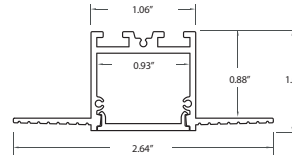

Project Name: _____ Type: _____ Quantity: _____

INTENDED USE

The integrated color-changing LED lightstrip has a 1-inch lens aperture width and is available in standard lengths of 2-foot, 4-foot, 6-foot, 8-foot and custom cuts. Our commercial-grade product with dimmable light via Android or iOS application or optional controls can be joined in seamless runs of any length. This 24-voltage lightstrip offers direct downlight secured in a military-grade, field-cutttable aluminum channel.

PRODUCT FAMILY

- **12100-10-P** | Pendant
- **12100-10-S** | Surface
- **12100-10-R** | Recessed
- **12100-10-LR** | Low-Profile Recessed
- **12100-10-PR** | Perimeter Recessed
- **12100-10-PR-RGBW** | Perimeter Recessed RGBW

FEATURES

- **Construction:** Durable military grade aluminum, field cuttable can be installed in any drywall thickness
- **LED Driver:** Remote non-dimming transformer is provided home run required at every 16'
- **Beam Angle:** 120°
- **Lens:** Glare-free snap-in frosted acrylic for even distribution **Shape Design:** Fixture profile can be miter cut-in the field-to achieve desired shape design
- **Finish:** Matte White
- **Voltage:** 24V DC Constant Voltage
- **Lumens:** 547 Lm/Ft. (167 Lm. (RGB) | 380 Lm. (White))
- **Wattage:** 8.8W per foot
- **CRI:** 90+
- **Dimming:** Light is Dimmable via iOS/Android Application or Optional Controls **WiFi Controls (iOS/Android):**
- Mobile App: Easy Home Smart Home
- DMX Wall App: WiFi 104
- **Life:** 50,000 Hours
- **Warranty:** 5 Years Carefree for Parts & Components (Labor Not Included)
- **Listings:** cUL Listed, Title 24 Certified, Dry Location IP45 (LED Component Only), Optional Wet Location IP65 (LED Component Only)

ORDERING INFORMATION Example: 12100-10-R-RGBW-2-RGBW27K-RTL-RF