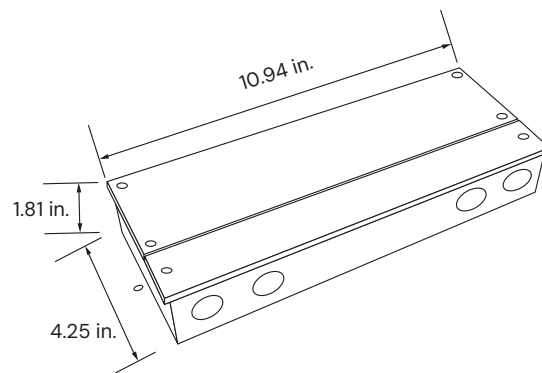

Project Name: _____ Type: _____ Quantity: _____

INTENDED USE

The integrated color-changing LED lightstrip has a 1-inch lens aperture width and is available in standard lengths of 2-foot, 4-foot, 6-foot, 8-foot and custom cuts. Our commercial-grade product with dimmable light via Android or iOS application or optional controls can be joined in seamless runs of any length. This 24-voltage lightstrip offers direct downlight secured in a military-grade, field-cutttable aluminum channel.

TRIMLESS MOUNT

T-BAR & FLANGE MOUNT

ORDERING INFORMATION Example: 12100-10-R-RGBW-2-RGBW27K-RTL-RF

Model	Length	Color Temp	Mounting	Finish ¹	Controls	DMX Decoder	Options
12100-10-R-RGBW Recessed RGBW	2 2 Foot	RGBW27K RGB + 2700K	RTL Trimless	WH White	WiFi Mobile Application + WiFi	(Blank) None required	WL² Wet Location
	4 4 Foot	RGBW30K RGB + 3000K	RT T-Bar	BK Black	RF RF Remote Control (White)	DEC-4C 4-Channel RJ45	IP65
	6 6 Foot	RGBW40K RGB + 4000K	RF Flanged	SL Silver	DMX DMX Wall Control (White)	DEC-5C 5-Channel RJ45/XLR	
	8 8 Foot	RGBW50K RGB + 5000K			DMX-WIFI-W DMX Wall Control (White) + WiFi		
	XX Custom Length <small>Replace XX with Length in Feet</small>				DMX-WIFI-B DMX Wall Control (Black) + WiFi		

NDD-200W-24V

NDD-300W-24V

RGBW CONTROLS

RF Remote Control
6.38" L x 1.65" W x 0.59" H

Mobile Application + WiFi

DMX Wall Control
5.20" L x 7.09" W x 1.38" H

DMX Wall Control + WiFi

5.75" L x 4.17" W x 0.43" H