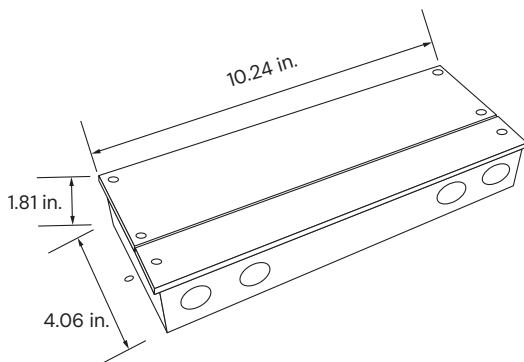

Project Name: _____ Type: _____ Quantity: _____

INTENDED USE

The integrated color-changing LED lightstrip has a 1-inch lens aperture width and is available in standard lengths of 2-foot, 4-foot, 6-foot, 8-foot and custom cuts. Our commercial-grade product with dimmable light via Android or iOS application or optional controls can be joined in seamless runs of any length. This 24-voltage lightstrip offers direct downlight secured in a military-grade, field-cutttable aluminum channel.

TRIMLESS MOUNT

T-BAR & FLANGE MOUNT

ORDERING INFORMATION Example: 12100-10-R-RGBW-2-RGBW27K-RTL-RF

Model	Length	Color Temp	Mounting	Finish ¹	Controls	DMX Decoder	Options
12100-10-R-RGBW Recessed RGBW	2 2 Foot	RGBW27K RGB + 2700K	RTL Trimless	WH White	WiFi Mobile Application + WiFi	(Blank) None required	WL² Wet Location
	4 4 Foot	RGBW30K RGB + 3000K	RT T-Bar	BK Black	RF RF Remote Control (White)	DEC-4C 4-Channel RJ45	IP65
	6 6 Foot	RGBW40K RGB + 4000K	RF Flanged	SL Silver	DMX DMX Wall Control (White)	DEC-5C 5-Channel RJ45/XLR	
	8 8 Foot	RGBW50K RGB + 5000K			DMX-WIFI-W DMX Wall Control (White) + WiFi		
	XX Custom Length <small>Replace XX with Length in Feet</small>				DMX-WIFI-B DMX Wall Control (Black) + WiFi		

¹ Not required for Trimless

² Wet location option is available for the LED component only

EXTERNAL DIMMING DRIVER SPECIFICATIONS

Non-Dimming Driver with Junction Box

NDD-30W-24V

NDD-60W-24V

NDD-96W-24V

NDD-150W-24V

NDD-200W-24V

NDD-300W-24V

RGBW CONTROLS

RF Remote Control
6.38" L x 1.65" W x 0.59" H

Mobile Application + WiFi

DMX Wall Control
5.20" L x 7.09" W x 1.38" H

DMX Wall Control + WiFi

5.75" L x 4.17" W x 0.43" H