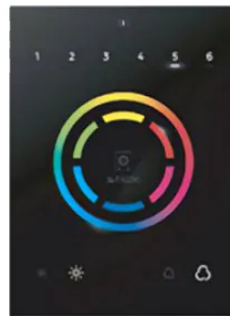

TRIMLESS MOUNT

T-BAR & FLANGE MOUNT

ORDERING INFORMATION Example: 12100-10-R-RGBW-2-RGBW27K-RTL-RF

Model	Length	Color Temp	Mounting	Finish ¹	Controls	DMX Decoder	Options
12100-10-R-RGBW Recessed RGBW	2 2 Foot	RGBW27K RGB + 2700K	RTL Trimless	WH White	WiFi Mobile Application + WiFi	(Blank) None required	WL² Wet Location
	4 4 Foot	RGBW30K RGB + 3000K	RT T-Bar	BK Black	RF RF Remote Control (White)	DEC-4C 4-Channel RJ45	IP65
	6 6 Foot	RGBW40K RGB + 4000K	RF Flanged	SL Silver	DMX DMX Wall Control (White)	DEC-5C 5-Channel RJ45/XLR	
	8 8 Foot	RGBW50K RGB + 5000K			DMX-WIFI-W DMX Wall Control (White) + WiFi		
	XX Custom Length <small>Replace XX with Length in Feet</small>				DMX-WIFI-B DMX Wall Control (Black) + WiFi		

NDD-200W-24V

NDD-300W-24V

RGBW CONTROLS

RF Remote Control
6.38" L x 1.65" W x 0.59" H

Mobile Application + WiFi

DMX Wall Control
5.20" L x 7.09" W x 1.38" H

DMX Wall Control + WiFi

5.75" L x 4.17" W x 0.43" H

WiFi-104

iOS + Android

COLOR TEMPERATURE

COLOR TEMPERATURE GUIDE

2700K	3000K	3500K	4000K	5000K
WARM WHITE	SOFT WHITE GLOW	NEUTRAL GLOW	DAYLIGHT GLOW	CRYSTAL WHITE GLOW
friendly personal intimate	soft warm pleasing	sociable inviting non-threatening	neat clean efficient	bright cool alert
HOMES LIBRARIES RESTAURANTS	HOMES HOTEL ROOMS LOBBIES RETAIL STORES	EXECUTIVE OFFICES RECEPTION AREAS SUPERMARKETS	OFFICES CLASSROOMS MASS MERCHANTISERS SHOWROOMS	GRAPHICS INDUSTRY HOSPITALS GALLERIES BEAUTY SALONS
✓	✓	✗	✓	✓