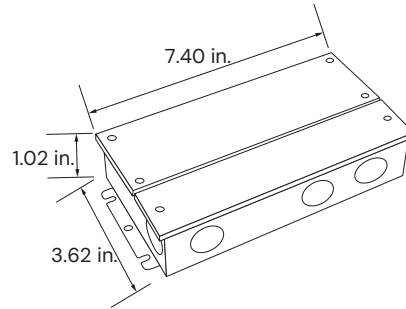

NDD-60W-24V