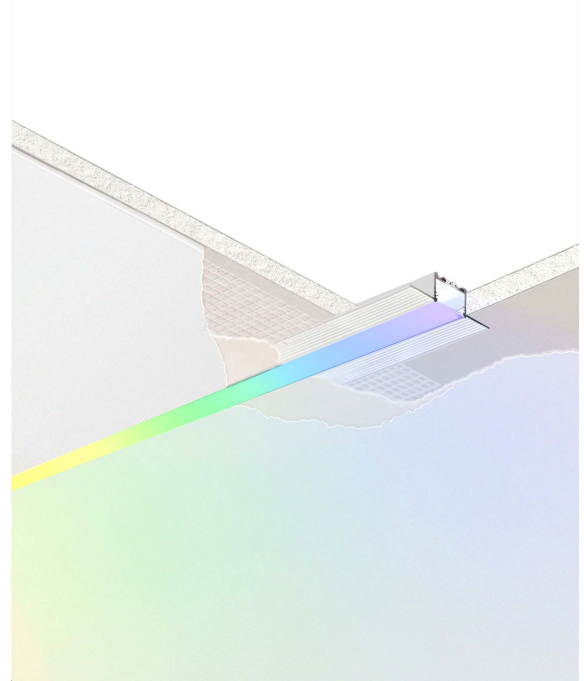

Project Name: _____ Type: _____ Quantity: _____

INTENDED USE

The integrated color-changing LED lightstrip has a 1-inch lens aperture width and is available in standard lengths of 2-foot, 4-foot, 6-foot, 8-foot and custom cuts. Our commercial-grade product with dimmable light via Android or iOS application or optional controls can be joined in seamless runs of any length. This 24-voltage lightstrip offers direct downlight secured in a military-grade, field-cutttable aluminum channel.

FEATURES

- Construction:** Durable military grade aluminum, field cuttable can be installed in any drywall thickness
- LED Driver:** Remote non-dimming transformer is provided home run required at every 16'
- Beam Angle:** 120°
- Lens:** Glare-free snap-in frosted acrylic for even distribution **Shape Design:** Fixture profile can be miter cut-in the field-to achieve desired shape design
- Finish:** Matte White
- Voltage:** 24V DC Constant Voltage
- Lumens:** 547 Lm/Ft. (167 Lm. (RGB) | 380 Lm. (White))
- Wattage:** 8.8W per foot
- CRI:** 90+
- Dimming:** Light is Dimmable via iOS/Android Application or Optional Controls **WiFi Controls (iOS/Android):**
- Mobile App: Easy Home Smart Home
- DMX Wall App: WiFi 104
- Life:** 50,000 Hours
- Warranty:** 5 Years Carefree for Parts & Components (Labor Not Included)
- Listings:** cUL Listed, Title 24 Certified, Dry Location IP45 (LED Component Only), Optional Wet Location IP65 (LED Component Only)