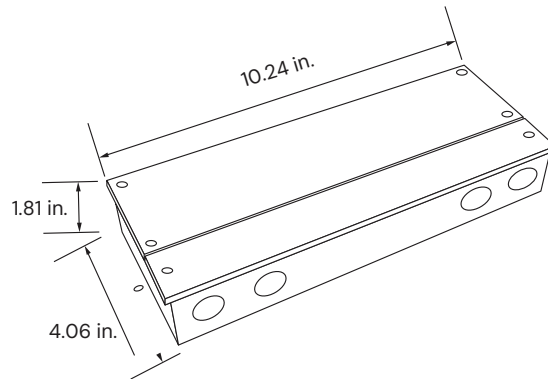

Project Name: _____ Type: _____ Quantity: _____

INTENDED USE

The integrated color-changing LED lightstrip has a 1-inch lens aperture width and is available in standard lengths of 2-foot, 4-foot, 6-foot, 8-foot and custom cuts. Our commercial-grade product with dimmable light via Android or iOS application or optional controls can be joined in seamless runs of any length. This 24-voltage lightstrip offers direct downlight secured in a military-grade, field-cutttable aluminum channel.

TRIMLESS MOUNT

T-BAR & FLANGE MOUNT

ORDERING INFORMATION Example: 12100-10-R-RGBW-2-RGBW27K-RTL-RF

Model	Length	Color Temp	Mounting	Finish ¹	Controls	DMX Decoder	Options
12100-10-R-RGBW Recessed RGBW	2 2 Foot	RGBW27K RGB + 2700K	RTL Trimless	WH White	WiFi Mobile Application + WiFi	(Blank) None required	WL² Wet Location
	4 4 Foot	RGBW30K RGB + 3000K	RT T-Bar	BK Black	RF RF Remote Control (White)	DEC-4C 4-Channel RJ45	IP65
	6 6 Foot	RGBW40K RGB + 4000K	RF Flanged	SL Silver	DMX DMX Wall Control (White)	DEC-5C 5-Channel RJ45/XLR	
	8 8 Foot	RGBW50K RGB + 5000K			DMX-WIFI-W DMX Wall Control (White) + WiFi		
	XX Custom Length <small>Replace XX with Length in Feet</small>				DMX-WIFI-B DMX Wall Control (Black) + WiFi		

NDD-200W-24V

NDD-300W-24V

RGBW CONTROLS

RF Remote Control
6.38" L x 1.65" W x 0.59" H

Mobile Application + WiFi

DMX Wall Control
5.20" L x 7.09" W x 1.38" H

DMX Wall Control + WiFi

5.75" L x 4.17" W x 0.43" H