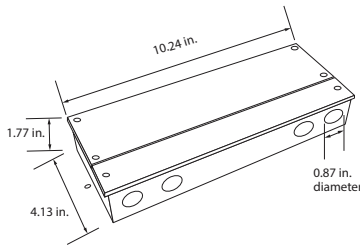

4N1-200W-24V