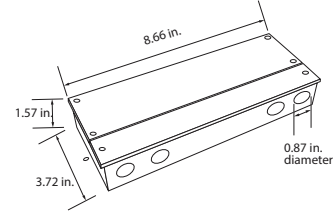

4N1-96W-24V