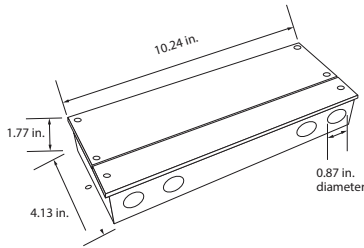

4N1-150W-24V