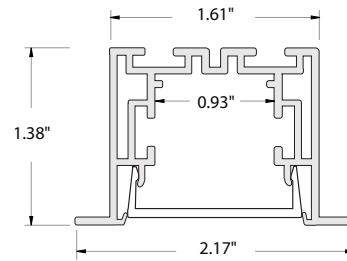

TRIMLESS MOUNT

T-BAR & FLANGE MOUNT

ORDERING INFORMATION Example: (12100-10-R-2-L50-27K-TL-TRDH2)

Model	Length	Lumens Wattage ⁴	Color Temp	Mounting	Finish ²	Dimming Driver
12100-10-R Recessed	2 2 Foot	<i>Indoor</i> L50 500 lms/6W/Ft	27K 2700K	RTL Trimless	SL ^{Standard} Silver	4N1 TRIAC, ELV, MLV & 0-10V Dimming
	3 3 Foot	L50 500 lms/6W/Ft	30K 3000K	RT T-Bar ¹	WH White	
	4 4 Foot	L93 930 lms/7.9W/Ft	35K 3500K	RF Flanged ¹	BK Black	
	6 6 Foot	<i>Wet Location</i>	40K 4000K			
	8 8 Foot	WL50 500 lms/6W/Ft	50K 5000K			
	XX³ Custom Length	Replace XX with Length in Feet				