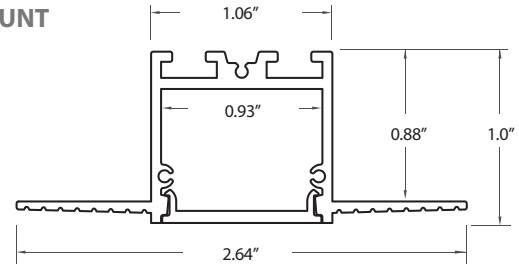

TRIMLESS MOUNT