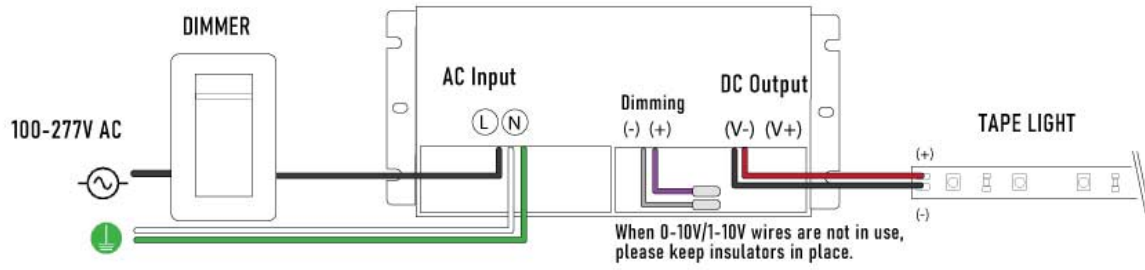

WIRING DIAGRAM

TRIAC dimming