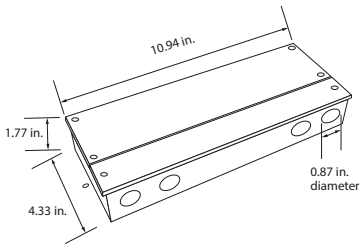

4N1-300W-24V

COLOR TEMPERATURE GUIDE

2700K	3000K	3500K	4000K	5000K
WARM WHITE	SOFT WHITE	NEUTRAL WHITE	COOL WHITE	DAY LIGHT
friendly personal intimate	soft warm pleasing	sociable inviting non-threatening	neat clean efficient	bright cool alert
HOMES LIBRARIES RESTAURANTS	HOMES HOTEL ROOMS LOBBIES RETAIL STORES	EXECUTIVE OFFICES RECEPTION AREAS SUPERMARKETS	OFFICES CLASSROOMS MASS MERCHANDISERS SHOWROOMS	GRAPHICS INDUSTRY HOSPITALS GALLERIES BEAUTY SALONS