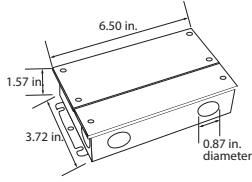

REMOTE DIMMING DRIVER SPECIFICATIONS

4N1 SERIES

Compatible with most TRIAC, ELV, MLV & 0-10V Dimmers

4N1-30W-24V