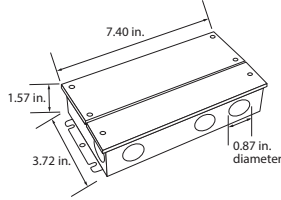

4N1-60W-24V