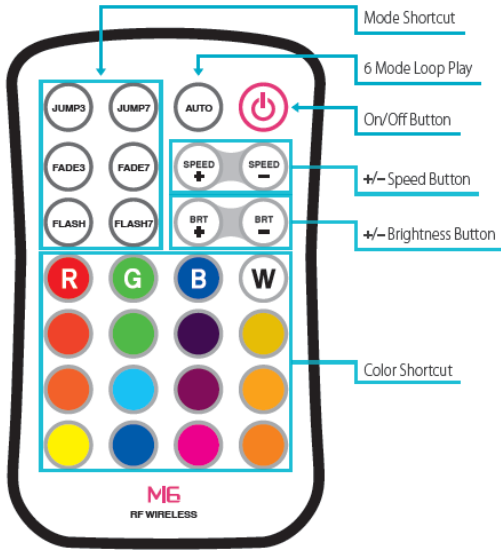

Wall

L - 4 3/8" x W - 3 1/4" x D - 1 3/4"

Desktop

L - 4 3/8" x W - 3 1/4" x D - 2 1/4"

RGBW-SZ | RF Remote Control Single Zone

Dimensions	H 5-3/4" x W 2-5/16" x D 3/8"
Supply Voltage	24V DC constant voltage
Signal Type	RF (Radio Frequency) 433.92MHz
Range	165ft from fixture
Maximum Load	24V @ DC 216W
Working Temp.	-4°F to 131°F (-20°C to 55°C)
Battery	3V (CR2032 battery)

Wall mount plate is included

RGBW-MZ | RF Remote Control Multi Zone

Dimensions	L 5.7" x W 2.1" x H 0.86"
Input Voltage	DC5V (Built-in Lithium battery)
Working Frequency	2.4 GHz
Max. Distance	98ft from fixture
Maximum Load	24V @ 360W
Change Mode	18 color modes
Scale Level	1024 x 1024 x 1024
Weight (G.W.)	0.44 lbs
Working Temp.	-22°F to 131°F (-30°C to 55°C)
Zone	up to 10

Wall mount plate is included

Preset Modes

1	3 Color jump	10	Green / Cyan fade
2	7 Color jump	11	Blue / Purple fade
3	White flash	12	Green / Yellow fade
4	7 Color flash	13	Blue / Cyan fade
5	RGB fade in / out	14	Red / Purple fade
6	Red / Green fade	15	Blue / White fade
7	Red / Blue fade	16	Yellow / Purple / Cyan fade
8	Green / Blue fade	17	RGB fade
9	Red / Yellow fade	18	Full-color fade