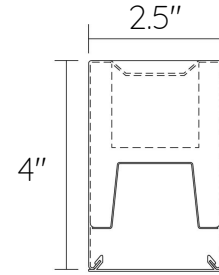

FEATURES

- **Construction:** Die-formed and welded 22-gauge cold rolled steel, painted finish with premium paint
- **Indirect Mounting:** For most effective indirect lighting result, mount at no less than 18" from the ceiling
- **Custom Design:** Offered with pre-fabricated and fully illuminated corners
- **Lens:** Glare-free, frosted acrylic snap-in flat lens for even distribution
- **Voltage:** 50/60 Hz Constant current 0-10V @ 120-277V, TRIAC & ELV @ 120V RGBW, Tunable White @ 120-277V
- **Dimming for Static Color:** 0-10V, TRIAC (Forward-phase), ELV (Reverse-phase)
- **RGBW Smart Phone App:** Light Mesh Bluetooth App for [iOS](#) and [Android](#)
- **Life:** +60,000 Reported L70 Hours @ 55°C
- **Operating Temperature:** 4°F (-20°C) ~ 122°F (50°C)
- **Warranty:** 5 years (Dynamic Colors) and 2 years (RGBW & Tunable White) Carefree for parts & components (Labor not included)
- **Listings:** cULus Listed, UL listed for damp location, ADA compliant (Less than 4" off wall)