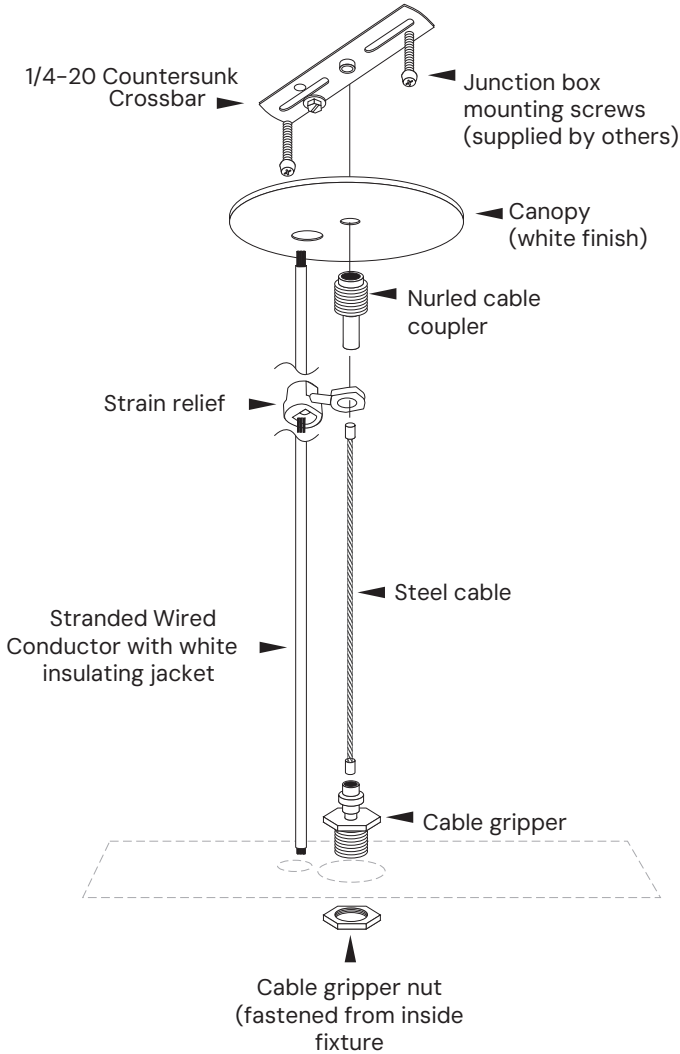

FEATURES

- Construction:** Aluminum extrusion with flat end caps, painted finish with premium paint
- Continuous Run:** Full ability to tandem mount for continuous run application
- Indirect Mounting:** For most effective indirect lighting result, mount at no less than 18" from the ceiling
- Custom Design:** Offered with pre-fabricated and fully illuminated corners
- Lens:** Glare-free, frosted acrylic snap-in flat
- Voltage:** 50/60 Hz Constant current @ 120-277V
- Dimming for Static Color:** 0-10V down to 10%
- RGBW Control:** DMX or Casambi Smartphone App (iOS/Android)
- Life:** 50,000 Reported L70 Hours @ 55°C
- Operating Temperature:** 4°F (-20°C) ~ 122°F (50°C).
- Warranty:** 5 years (Static Colors) and 5 years (RGBW) Carefree for parts & components (Labor not included)
- Listings:** UL, Made in U.S.A, Buy American Act Compliant (BAA), Build America, Buy America Act Compliant (BABA), Trade Agreements Act Compliant (TAA)

2101

0-10V Slide-to-Off Modern LED
Dimmer Switch Single-Pole

2102

0-10V Modern LED Dimmer
Switch 3-Way/Single-Pole

Mfg.	Model	Mfg.	Model	Mfg.	Model
Lutron	S-603PG	Lutron	DVELV-303P	Lutron	CT-103P
Leviton	IPIO6-1LZ	Lutron	SELV-300P	Cooper	SLC03P
Leviton	6631-2	Leviton	6683-IW	Leviton	IPE04
Lutron	DVCL-153P	Leviton	6161	Lutron	MAELV-600
Lutron	DV-600P	Leviton	6633-P	Lutron	FAELV-500
Lutron	TGCL-153P	Lutron	TG-600P	Lightolier	ZP260QEW
Lutron	S-600P	Cooper	DLC03P	Cooper	DAL06P
Leviton	VPE06	Lutron	LG-600P	Leviton	IP710-DLZ

Pendant Mounting

Pendant Cord Power Feed

Pendant Cord Non-Power Feed

Rigid Pendant

45 Degree Swivel
For hanging Straight from Angled Surfaces

Recessed

CUT OUT SIZE 2-3/8" FOR ROUGH IN

Pendant & Surface