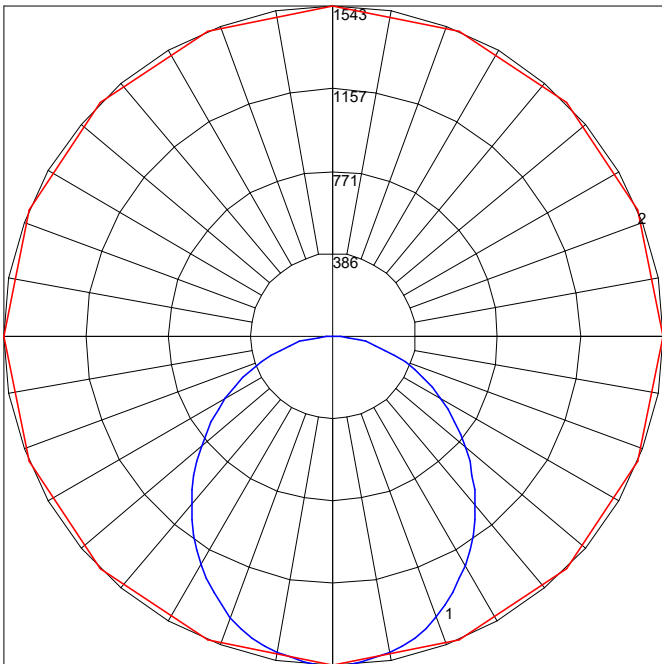

Wall

12100-24-D3-S4-40K

12100-24-D4-S4-40K

12100-24-D6-S4-40K

12100-24-D8-S4-40K

COLOR TEMPERATURE GUIDE

2700K	3000K	3500K	4000K	5000K
WARM WHITE	SOFT WHITE GLOW	NEUTRAL GLOW	COOL WHITE GLOW	DAYLIGHT GLOW
friendly personal intimate	soft warm pleasing	sociable inviting non-threatening	neat clean efficient	bright cool alert
HOMES LIBRARIES RESTAURANTS	HOMES HOTEL ROOMS LOBBIES RETAIL STORES	EXECUTIVE OFFICES RECEPTION AREAS SUPERMARKETS	OFFICES CLASSROOMS MASS MERCHANDISERS SHOWROOMS	GRAPHICS INDUSTRY HOSPITALS GALLERIES BEAUTY SALONS