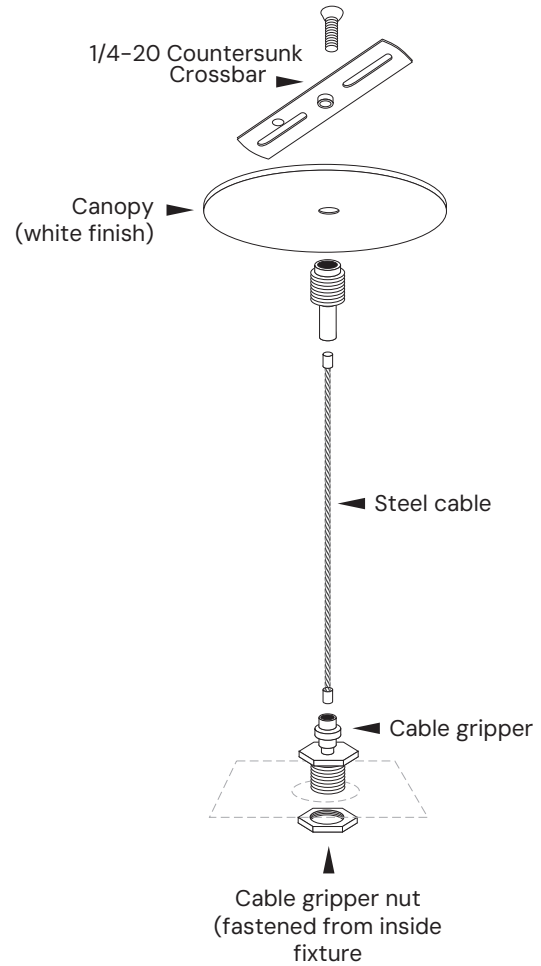

2101

0-10V Slide-to-Off Modern LED
Dimmer Switch Single-Pole

2102

0-10V Modern LED Dimmer
Switch 3-Way/Single-Pole

Mfg.	Model	Mfg.	Model	Mfg.	Model
Lutron	S-603PG	Lutron	DVELV-303P	Lutron	CT-103P
Leviton	IPIO6-1LZ	Lutron	SELV-300P	Cooper	SLC03P
Leviton	6631-2	Leviton	6683-IW	Leviton	IPE04
Lutron	DVCL-153P	Leviton	6161	Lutron	MAELV-600
Lutron	DV-600P	Leviton	6633-P	Lutron	FAELV-500
Lutron	TGCL-153P	Lutron	TG-600P	Lightolier	ZP260QEW
Lutron	S-600P	Cooper	DLC03P	Cooper	DAL06P
Leviton	VPE06	Lutron	LG-600P	Leviton	IP710-DLZ

Pendant Mounting

Pendant Cord Power Feed

Pendant Cord Non-Power Feed

Rigid Pendant

45 Degree Swivel
For hanging Straight from Angled Surfaces

Recessed

CUT OUT SIZE 2-3/8" FOR ROUGH IN

Pendant & Surface