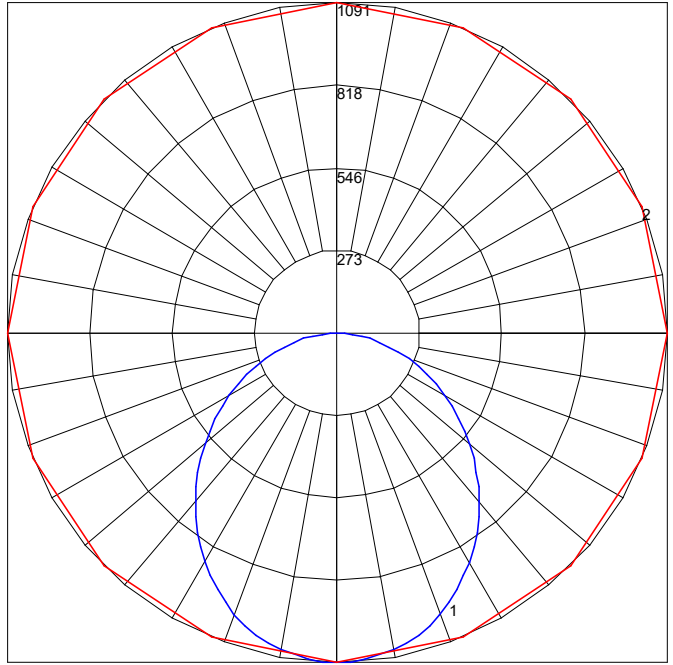

12100-24-D8-S4-40K