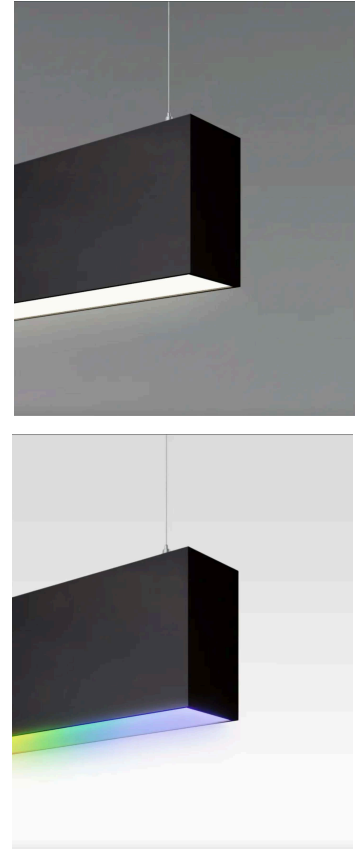

Project Name: _____ Type: _____ Quantity: _____

INTENDED USE

Our linear architectural LED lights offer various color temperatures, dimming, CRI, and voltage options. Designed for high-quality, energy-efficient performance, they are ideal for commercial spaces, offices, hotel lobbies, museums, government buildings, schools, and public areas. Their versatility makes them perfect for hospitality and residential interiors, providing reliable illumination for diverse applications.

PRODUCT FAMILY
12100-24-P Pendant Mount
12100-24-W Wall Mount
12100-24-S Surface Mount
12100-24-R Recessed Mount

AVAILABLE LENGTHS
2FT, 3FT, 4FT, 6FT & 8FT
Continuous Run | Consult Factory
Custom Length | Consult Factory

FEATURES

- Construction:** Aluminum extrusion with flat end caps, painted finish with premium paint
- Continuous Run:** Full ability to tandem mount for continuous run application
- Indirect Mounting:** For most effective indirect lighting result, mount at no less than 18" from the ceiling
- Custom Design:** Offered with pre-fabricated and fully illuminated corners
- Lens:** Glare-free, frosted acrylic snap-in flat
- Voltage:** 50/60 Hz Constant current @ 120-277V
- Dimming for Static Color:** 0-10V down to 10%
- RGBW Control:** DMX or Casambi Smartphone App (iOS/Android)
- Life:** 50,000 Reported L70 Hours @ 55°C
- Operating Temperature:** 4°F (-20°C) ~ 122°F (50°C).
- Warranty:** 5 years (Static Colors) and 5 years (RGBW) Carefree for parts & components (Labor not included)
- Listings:** UL, Made in U.S.A, Buy American Act Compliant (BAA), Build America, Buy America Act Compliant (BABA), Trade Agreements Act Compliant (TAA)