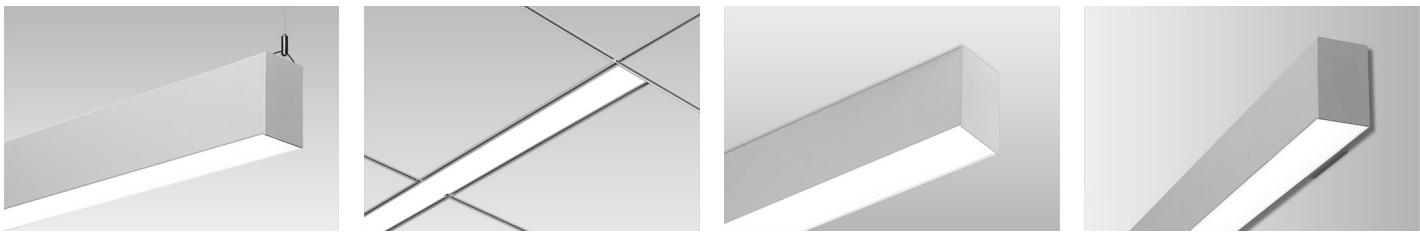

Project Name: _____ Type: _____ Quantity: _____

INTENDED USE

Our linear architectural LED lights offer various color temperatures, dimming, CRI, and voltage options. Designed for high-quality, energy-efficient performance, they are ideal for commercial spaces, offices, hotel lobbies, museums, government buildings, schools, and public areas. Their versatility makes them perfect for hospitality and residential interiors, providing reliable illumination for diverse applications.

PRODUCT FAMILY
12100-24-P Pendant Mount
12100-24-W Wall Mount
12100-24-S Surface Mount
12100-24-R Recessed Mount

AVAILABLE LENGTHS
2FT, 3FT, 4FT, 6FT & 8FT
Continuous Run | Consult Factory
Custom Length | Consult Factory

FEATURES

- Construction:** Aluminum extrusion with flat end caps, painted finish with premium paint
- Continuous Run:** Full ability to tandem mount for continuous run application
- Indirect Mounting:** For most effective indirect lighting result, mount at no less than 18" from the ceiling
- Custom Design:** Offered with pre-fabricated and fully illuminated corners
- Lens:** Glare-free, frosted acrylic snap-in flat
- Voltage:** 50/60 Hz Constant current @ 120-277V
- Dimming for Static Color:** 0-10V down to 10%
- RGBW Control:** DMX or Casambi Smartphone App (iOS/Android)
- Life:** 50,000 Reported L70 Hours @ 55°C
- Operating Temperature:** 4°F (-20°C) ~ 122°F (50°C).
- Warranty:** 5 years (Static Colors) and 5 years (RGBW) Carefree for parts & components (Labor not included)
- Listings:** UL, Made in U.S.A, Buy American Act Compliant (BAA), Build America, Buy America Act Compliant (BABA), Trade Agreements Act Compliant (TAA)