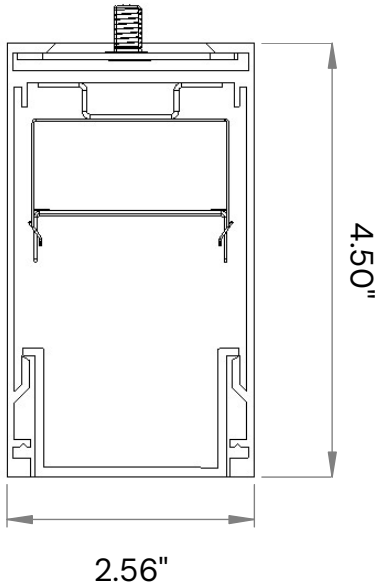

Pendant Mounting

Pendant Cord Power Feed

Pendant Cord Non-Power Feed

Rigid Pendant

45 Degree Swivel
For hanging Straight from Angled Surfaces

Recessed

CUT OUT SIZE 2-3/8" FOR ROUGH IN

Pendant & Surface