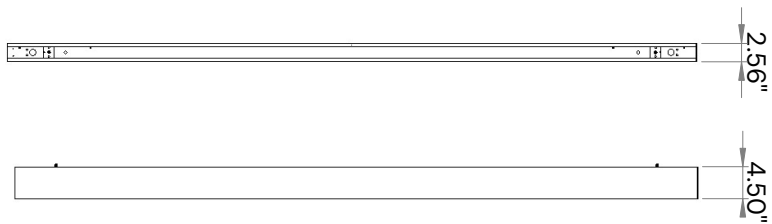

2101

0-10V Slide-to-Off Modern LED
Dimmer Switch Single-Pole

2102

0-10V Modern LED Dimmer
Switch 3-Way/Single-Pole

Mfg.	Model	Mfg.	Model	Mfg.	Model
Lutron	S-603PG	Lutron	DVELV-303P	Lutron	CT-103P
Leviton	IPIO6-1LZ	Lutron	SELV-300P	Cooper	SLC03P
Leviton	6631-2	Leviton	6683-IW	Leviton	IPE04
Lutron	DVCL-153P	Leviton	6161	Lutron	MAELV-600
Lutron	DV-600P	Leviton	6633-P	Lutron	FAELV-500
Lutron	TGCL-153P	Lutron	TG-600P	Lightolier	ZP260QEW
Lutron	S-600P	Cooper	DLC03P	Cooper	DAL06P
Leviton	VPE06	Lutron	LG-600P	Leviton	IP710-DLZ

Pendant Mounting

Pendant Cord Power Feed

Pendant Cord Non-Power Feed

Rigid Pendant

45 Degree Swivel
For hanging Straight from Angled Surfaces

Recessed

CUT OUT SIZE 2-3/8" FOR ROUGH IN

Pendant & Surface