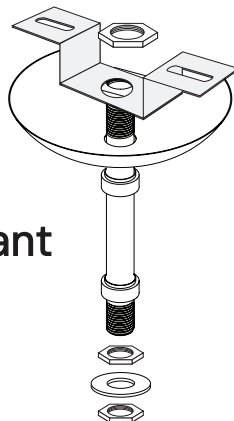

2101

0-10V Slide-to-Off Modern LED
Dimmer Switch Single-Pole

2102

0-10V Modern LED Dimmer
Switch 3-Way/Single-Pole

Mfg.	Model	Mfg.	Model	Mfg.	Model
Lutron	S-603PG	Lutron	DVELV-303P	Lutron	CT-103P
Leviton	IPIO6-1LZ	Lutron	SELV-300P	Cooper	SLC03P
Leviton	6631-2	Leviton	6683-IW	Leviton	IPE04
Lutron	DVCL-153P	Leviton	6161	Lutron	MAELV-600
Lutron	DV-600P	Leviton	6633-P	Lutron	FAELV-500
Lutron	TGCL-153P	Lutron	TG-600P	Lightolier	ZP260QEW
Lutron	S-600P	Cooper	DLC03P	Cooper	DAL06P
Leviton	VPE06	Lutron	LG-600P	Leviton	IP710-DLZ

Pendant Mounting

Pendant Cord Power Feed

Pendant Cord Non-Power Feed

Rigid Pendant

45 Degree Swivel
For hanging Straight from Angled Surfaces

Recessed

CUT OUT SIZE 2-3/8" FOR ROUGH IN

Pendant & Surface