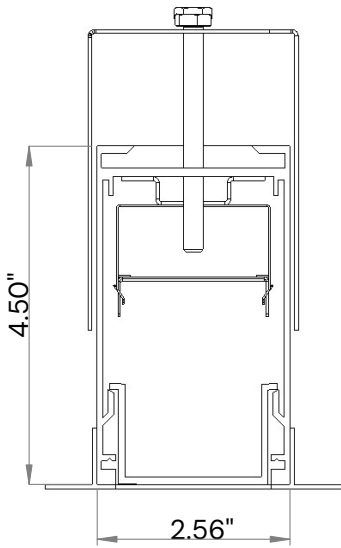

Pendant Mounting

Pendant Cord Power Feed

Pendant Cord Non-Power Feed

Rigid Pendant

45 Degree Swivel
For hanging Straight from Angled Surfaces

Recessed

CUT OUT SIZE 2-3/8" FOR ROUGH IN

Pendant & Surface