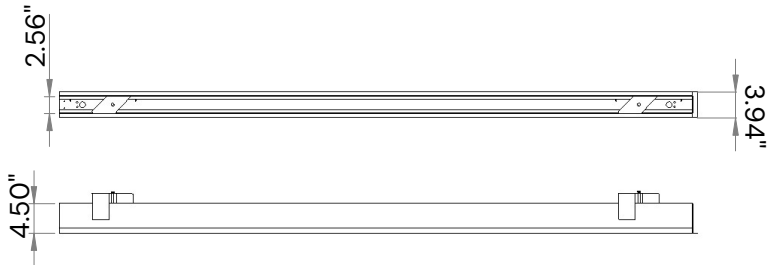

Pendant Mounting

Pendant Cord Power Feed

Pendant Cord Non-Power Feed

Rigid Pendant

45 Degree Swivel
For hanging Straight from Angled Surfaces

Recessed

CUT OUT SIZE 2-3/8" FOR ROUGH IN

Pendant & Surface