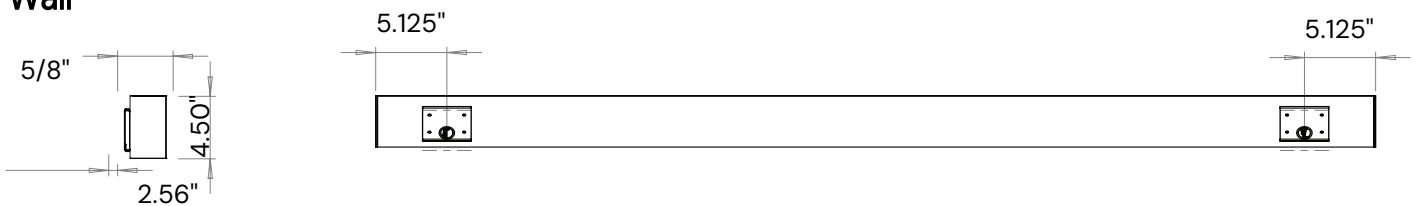

12100-24-D3-S4-40K

12100-24-D4-S4-40K

Wall