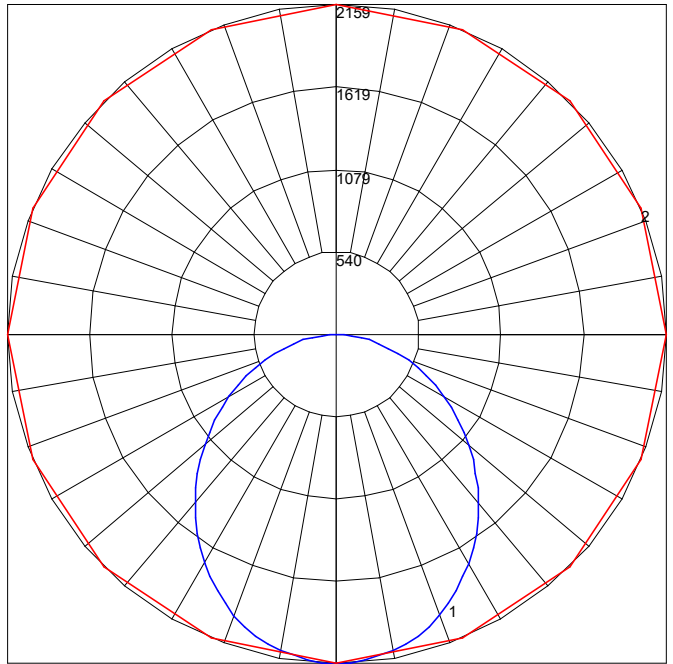

Wall

12100-24-D3-S4-40K

12100-24-D4-S4-40K

12100-24-D6-S4-40K

12100-24-D8-S4-40K

COLOR TEMPERATURE GUIDE

2700K	3000K	3500K	4000K	5000K
WARM WHITE	SOFT WHITE GLOW	NEUTRAL GLOW	COOL WHITE GLOW	DAYLIGHT GLOW
friendly personal intimate	soft warm pleasing	sociable inviting non-threatening	neat clean efficient	bright cool alert
HOMES LIBRARIES RESTAURANTS	HOMES HOTEL ROOMS LOBBIES RETAIL STORES	EXECUTIVE OFFICES RECEPTION AREAS SUPERMARKETS	OFFICES CLASSROOMS MASS MERCHANDISERS SHOWROOMS	GRAPHICS INDUSTRY HOSPITALS GALLERIES BEAUTY SALONS