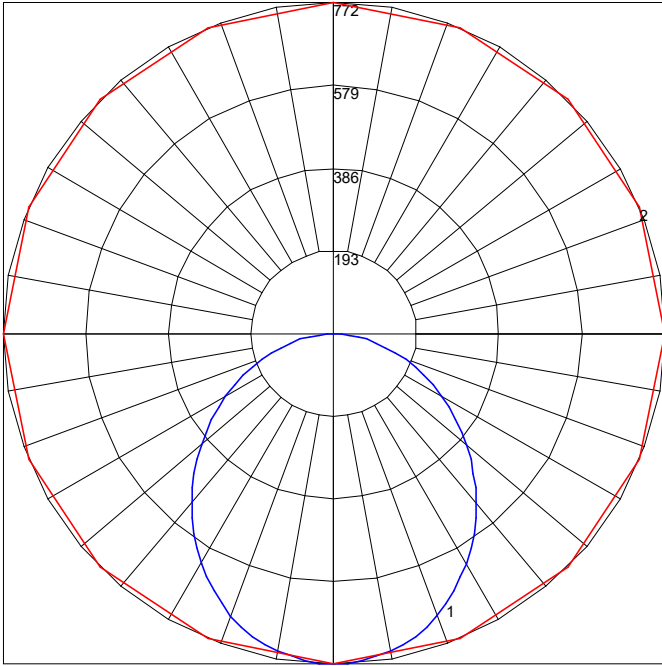

12100-24-D6-S4-40K