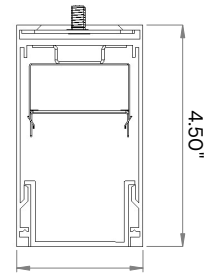

PRODUCT FAMILY
12100-24-P Pendant Mount
12100-24-W Wall Mount
12100-24-S Surface Mount
12100-24-R Recessed Mount

AVAILABLE LENGTHS
2FT, 3FT, 4FT, 6FT & 8FT
Continuous Run | Consult Factory
Custom Length | Consult Factory

FEATURES

- **Construction:** Aluminum extrusion with flat end caps, painted finish with premium paint
- **Continuous Run:** Full ability to tandem mount for continuous run application
- **Indirect Mounting:** For most effective indirect lighting result, mount at no less than 18" from the ceiling
- **Custom Design:** Offered with pre-fabricated and fully illuminated corners
- **Lens:** Glare-free, frosted acrylic snap-in flat
- **Voltage:** 50/60 Hz Constant current @ 120-277V
- **Dimming for Static Color:** 0-10V down to 10%
- **RGBW Control:** DMX or Casambi Smartphone App (iOS/Android)
- **Life:** 50,000 Reported L70 Hours @ 55°C
- **Operating Temperature:** 4°F (-20°C) ~ 122°F (50°C).
- **Warranty:** 5 years (Static Colors) and 5 years (RGBW) Carefree for parts & components (Labor not included)
- **Listings:** UL, Made in U.S.A, Buy American Act Compliant (BAA), Build America, Buy America Act Compliant (BABA), Trade Agreements Act Compliant (TAA)

Alcon Lighting 12100-24 Architectural LED Linear Direct/Indirect Light Fixture