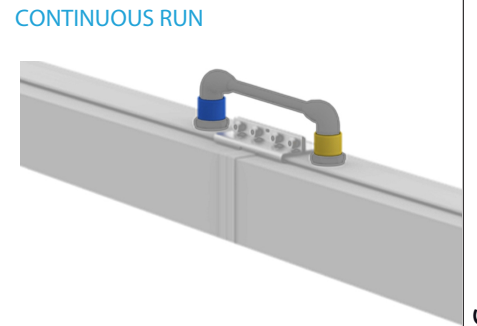

Project Name:

Type:

Quantity:

FIXTURE SPECIFICATIONS

INTENDED USE

Add this commercial-grade linear outdoor pendant or surface-mounted LED to wet-location applications. This satin aluminum product runs in standard lengths of 4' and 8' and can be joined together in seamless runs of any length. With various voltages, a frosted lens and color temperature options, the lighting fixture is perfect for commercial-grade projects. The beam spread is 120°. Lumens output is 4,900 Kelvin.

Construction: Satin aluminum. Connectors and seals are waterproof.

Continuous Run: Full ability to tandem mount for continuous run application, equipped with male & female quick-connect harnesses

Finish: Satin silver

Mounting: 2' stem with 6' field cuttable black power cable kit for pendant-mount, bracket for surface-mount

Lens: Glare-free snap-in frosted acrylic for even distribution

Voltage: 120-277V

Wattage: 45 watts per 4 foot section

Alcon 12100-35 Linear Pendant or Surface-Mounted Wet-Location LED Light

ORDERING INFORMATION Example: (12100-35-P-S-4-40K)

Model	Mounting	Shape	Color Temp	Options
12100-35 Wet Location Linear Fixture	P Pendant S Surface	S Single Unit CR¹ Run	4' or 8' 40K 4000K 50K 5000K	EM Remote Emergency Inverter
		Total Run (in Feet)		
		<div style="border: 1px solid black; width: 100px; height: 20px; display: flex; justify-content: space-between;"> </div>		