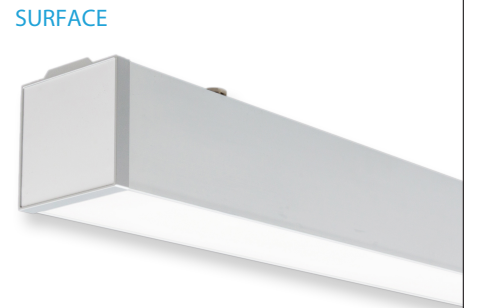

Project Name:

Type:

Quantity:

FIXTURE SPECIFICATIONS

INTENDED USE

Add this commercial-grade linear outdoor pendant or surface-mounted LED to wet-location applications. This satin aluminum product runs in standard lengths of 4' and 8' and can be joined together in seamless runs of any length. With various voltages, a frosted lens and color temperature options, the lighting fixture is perfect for commercial-grade projects. The beam spread is 120°. Lumens output is 4,900 Kelvin.

Construction: Satin aluminum. Connectors and seals are waterproof.

Continuous Run: Full ability to tandem mount for continuous run application, equipped with male & female quick-connect harnesses

Finish: Satin silver

Mounting: 2' stem with 6' field cuttable black power cable kit for pendant-mount, bracket for surface-mount

Lens: Glare-free snap-in frosted acrylic for even distribution

Voltage: 120-277V

Wattage: 45 watts per 4 foot section

Alcon 12100-35 Linear Pendant or Surface-Mounted Wet-Location LED Light

ORDERING INFORMATION Example: (12100-35-P-S-4-40K)

Model	Mounting	Shape	Color Temp	Options
12100-35 Wet Location Linear Fixture	P Pendant S Surface	S Single Unit CR¹ Run	4' or 8' 40K 4000K 50K 5000K	EM Remote Emergency Inverter
		Total Run (in Feet)		
		<div style="border: 1px solid black; width: 100px; height: 20px; display: flex; justify-content: space-between;"> </div>		