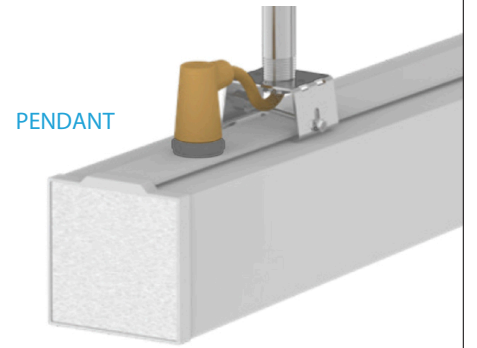

Project Name:

Type:

Quantity:

FIXTURE SPECIFICATIONS

INTENDED USE

Add this commercial-grade linear outdoor pendant or surface-mounted LED to wet-location applications. This satin aluminum product runs in standard lengths of 4' and 8' and can be joined together in seamless runs of any length. With various voltages, a frosted lens and color temperature options, the lighting fixture is perfect for commercial-grade projects. The beam spread is 120°. Lumens output is 4,900 Kelvin.

Construction: Satin aluminum. Connectors and seals are waterproof.

Continuous Run: Full ability to tandem mount for continuous run application, equipped with male & female quick-connect harnesses

Finish: Satin silver

Mounting: 2' stem with 6' field cuttable black power cable kit for pendant-mount, bracket for surface-mount

Lens: Glare-free snap-in frosted acrylic for even distribution

Voltage: 120-277V

Wattage: 45 watts per 4 foot section

Alcon 12100-35 Linear Pendant or Surface-Mounted Wet-Location LED Light

ORDERING INFORMATION Example: (12100-35-P-S-4-40K)

Model	Mounting	Shape	Color Temp	Options
12100-35 Wet Location Linear Fixture	P Pendant S Surface	S Single Unit CR¹ Run	4' or 8' 40K 4000K 50K 5000K	EM Remote Emergency Inverter
		Total Run (in Feet)		
		<div style="border: 1px solid black; width: 100px; height: 20px; display: flex; justify-content: space-between;"> </div>		