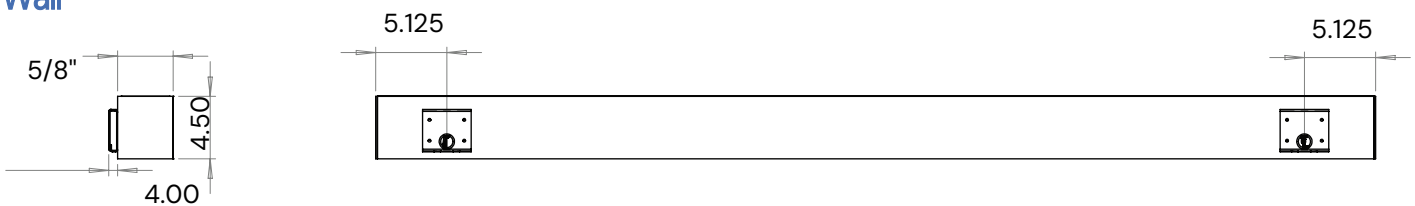

Pendant Mounting

Pendant Cord Power Feed

Pendant Cord Non-Power Feed

Rigid Pendant

45 Degree Swivel
For hanging Straight from Angled Surfaces

Recessed

Pendant & Surface

Wall