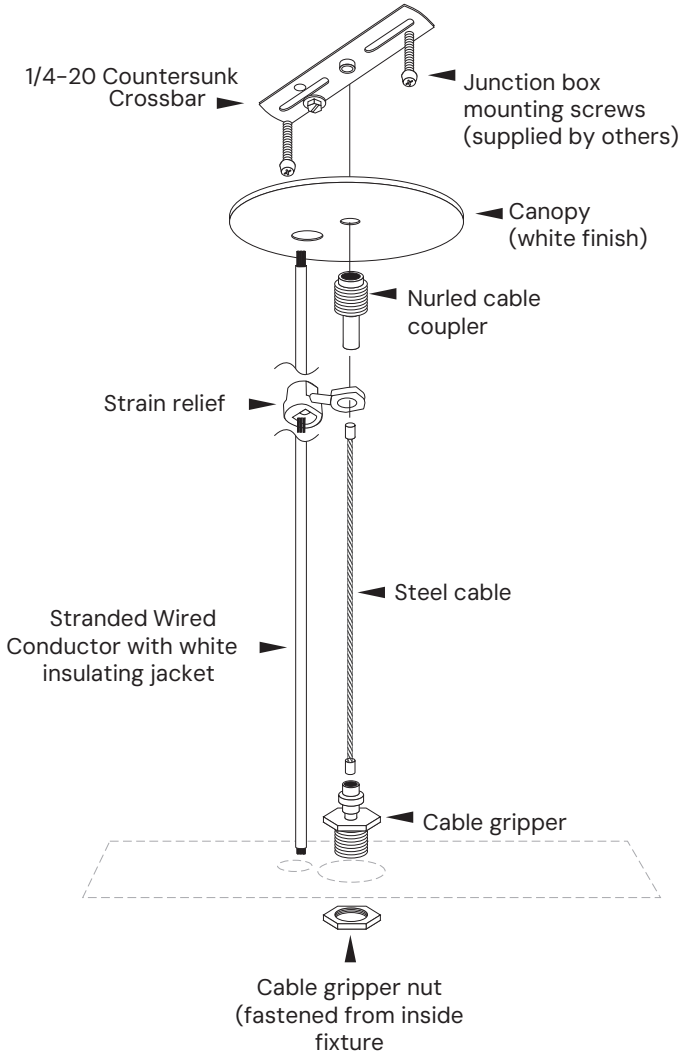

FEATURES

- Construction:** Aluminum extrusion with flat end caps, painted finish with premium paint
- Continuous Run:** Full ability to tandem mount for continuous run application
- Indirect Mounting:** For most effective indirect lighting result, mount at no less than 18" from the ceiling
- Custom Design:** Offered with pre-fabricated and fully illuminated corners
- Lens:** Glare-free, frosted acrylic snap-in flat
- Voltage:** 50/60 Hz Constant current @ 120-277V
- Dimming for Static Color:** 0-10V down to 10%
- RGBW Control:** DMX or Casambi Smartphone App (iOS/Android)
- Life:** 50,000 Reported L70 Hours @ 55°C
- Operating Temperature:** 4°F (-20°C) ~ 122°F (50°C).
- Warranty:** 5 years (Static Colors) and 5 years (RGBW) Carefree for parts & components (Labor not included)
- Listings:** UL, Made in U.S.A, Buy American Act Compliant (BAA), Build America, Buy American Act Compliant (BABA), Trade Agreements Act Compliant (TAA)

Compatible Dimmers

2100

0-10V Wireless 5-Wire to 3-Wire
Modern LED Wall Dimmer

2101

0-10V Slide-to-Off Modern LED
Dimmer Switch Single-Pole

2102

0-10V Modern LED Dimmer
Switch 3-Way/Single-Pole

| Mfg. | Model | Mfg. | Model | Mfg. | Model |
|---------|-----------|---------|------------|------------|-----------|
| Lutron | S-603PG | Lutron | DVELV-303P | Lutron | CT-103P |
| Leviton | IPIO6-1LZ | Lutron | SELV-300P | Cooper | SLC03P |
| Leviton | 6631-2 | Leviton | 6683-IW | Leviton | IPE04 |
| Lutron | DVCL-153P | Leviton | 6161 | Lutron | MAELV-600 |
| Lutron | DV-600P | Leviton | 6633-P | Lutron | FAELV-500 |
| Lutron | TGCL-153P | Lutron | TG-600P | Lightolier | ZP260QEW |
| Lutron | S-600P | Cooper | DLC03P | Cooper | DAL06P |
| Leviton | VPE06 | Lutron | LG-600P | Leviton | IP710-DLZ |

Pendant Mounting

Pendant Cord Power Feed

Pendant Cord Non-Power Feed

Rigid Pendant

45 Degree Swivel
For hanging Straight from Angled Surfaces

Recessed

Pendant & Surface

Wall