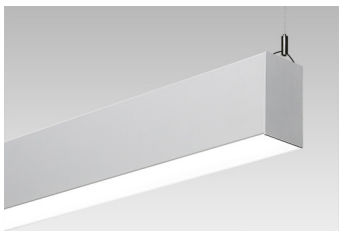

PRODUCT FAMILY

- 12100-44-P Pendant Mount
- 12100-44-W Wall Mount
- 12100-44-S Surface Mount
- 12100-44-R Recessed Mount

AVAILABLE LENGTHS

- 2FT, 3FT, 4FT, 6FT & 8FT
- Continuous Run | Consult Factory
- Custom Length | Consult Factory

FEATURES

- Construction:** Aluminum extrusion with flat end caps, painted finish with premium paint
- Continuous Run:** Full ability to tandem mount for continuous run application
- Indirect Mounting:** For most effective indirect lighting result, mount at no less than 18" from the ceiling
- Custom Design:** Offered with pre-fabricated and fully illuminated corners
- Lens:** Glare-free, frosted acrylic snap-in flat
- Voltage:** 50/60 Hz Constant current @ 120-277V
- Dimming for Static Color:** 0-10V down to 10%
- RGBW Control:** DMX or Casambi Smartphone App (iOS/Android)
- Life:** 50,000 Reported L70 Hours @ 55°C
- Operating Temperature:** 4°F (-20°C) ~ 122°F (50°C).
- Warranty:** 5 years (Static Colors) and 5 years (RGBW) Carefree for parts & components (Labor not included)
- Listings:** UL, Made in U.S.A, Buy American Act Compliant (BAA), Build America, Buy American Act Compliant (BABA), Trade Agreements Act Compliant (TAA)