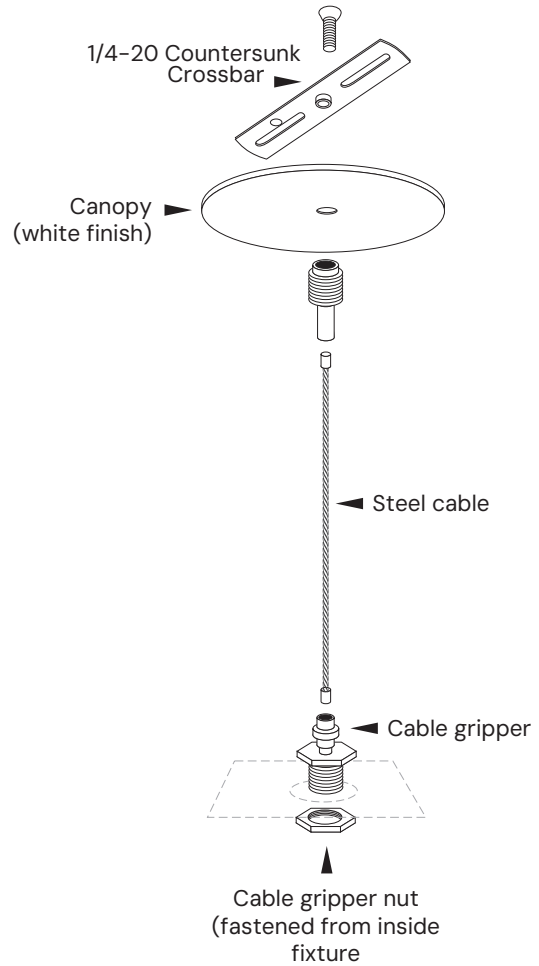

Compatible Dimmers

2100

0-10V Wireless 5-Wire to 3-Wire
Modern LED Wall Dimmer

2101

0-10V Slide-to-Off Modern LED
Dimmer Switch Single-Pole

2102

0-10V Modern LED Dimmer
Switch 3-Way/Single-Pole

| Mfg. | Model | Mfg. | Model | Mfg. | Model |
|---------|-----------|---------|------------|------------|-----------|
| Lutron | S-603PG | Lutron | DVELV-303P | Lutron | CT-103P |
| Leviton | IPIO6-1LZ | Lutron | SELV-300P | Cooper | SLC03P |
| Leviton | 6631-2 | Leviton | 6683-IW | Leviton | IPE04 |
| Lutron | DVCL-153P | Leviton | 6161 | Lutron | MAELV-600 |
| Lutron | DV-600P | Leviton | 6633-P | Lutron | FAELV-500 |
| Lutron | TGCL-153P | Lutron | TG-600P | Lightolier | ZP260QEW |
| Lutron | S-600P | Cooper | DLC03P | Cooper | DAL06P |
| Leviton | VPE06 | Lutron | LG-600P | Leviton | IP710-DLZ |

Pendant Mounting

Pendant Cord Power Feed

Pendant Cord Non-Power Feed

Rigid Pendant

45 Degree Swivel
For hanging Straight from Angled Surfaces

Recessed

Pendant & Surface

Wall