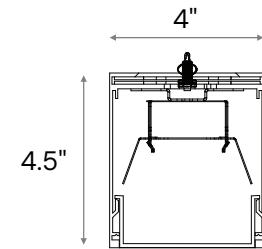

PRODUCT FAMILY

- 12100-44-P Pendant Mount
- 12100-44-W Wall Mount
- 12100-44-S Surface Mount
- 12100-44-R Recessed Mount

AVAILABLE LENGTHS

- 2FT, 3FT, 4FT, 6FT & 8FT
- Continuous Run | Consult Factory
- Custom Length | Consult Factory

FEATURES

- **Construction:** Aluminum extrusion with flat end caps, painted finish with premium paint
- **Continuous Run:** Full ability to tandem mount for continuous run application
- **Indirect Mounting:** For most effective indirect lighting result, mount at no less than 18" from the ceiling
- **Custom Design:** Offered with pre-fabricated and fully illuminated corners
- **Lens:** Glare-free, frosted acrylic snap-in flat
- **Voltage:** 50/60 Hz Constant current @ 120-277V
- **Dimming for Static Color:** 0-10V down to 10%
- **RGBW Control:** DMX or Casambi Smartphone App (iOS/Android)
- **Life:** 50,000 Reported L70 Hours @ 55°C
- **Operating Temperature:** 4°F (-20°C) ~ 122°F (50°C).
- **Warranty:** 5 years (Static Colors) and 5 years (RGBW) Carefree for parts & components (Labor not included)
- **Listings:** UL, Made in U.S.A, Buy American Act Compliant (BAA), Build America, Buy American Act Compliant (BABA), Trade Agreements Act Compliant (TAA)

Alcon Lighting 12100-44 Architectural LED Linear Direct/Indirect Light Fixture