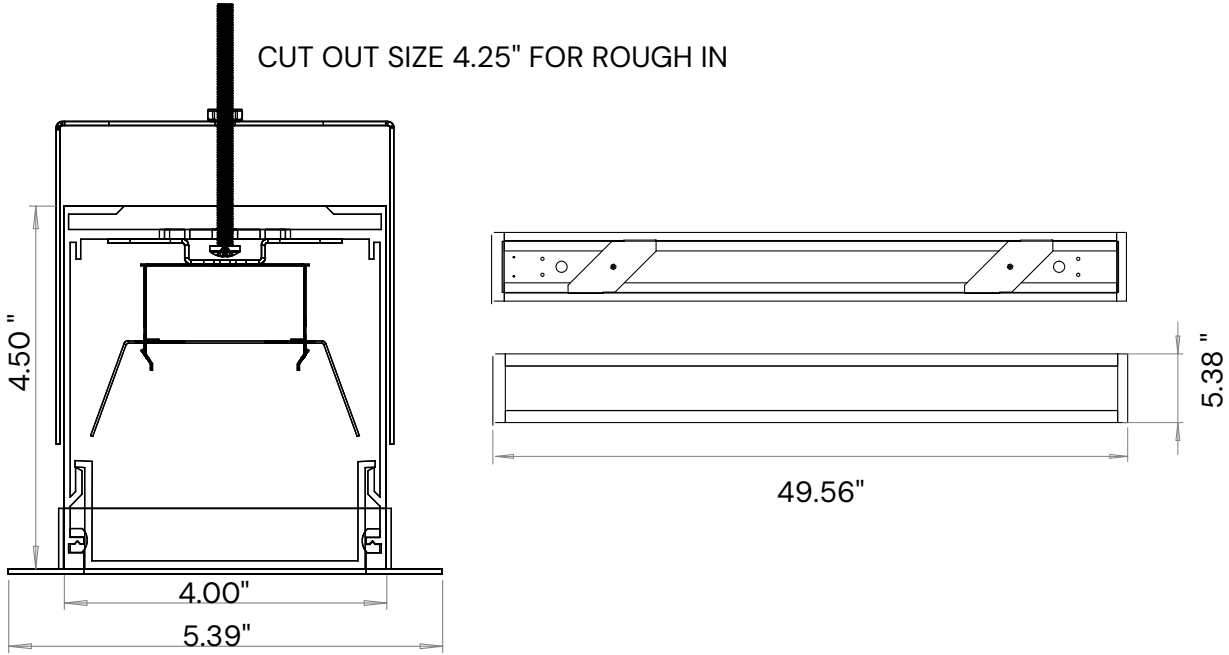

Pendant Mounting

Pendant Cord Power Feed

Pendant Cord Non-Power Feed

Rigid Pendant

45 Degree Swivel
For hanging Straight from Angled Surfaces

Recessed

Pendant & Surface

Wall