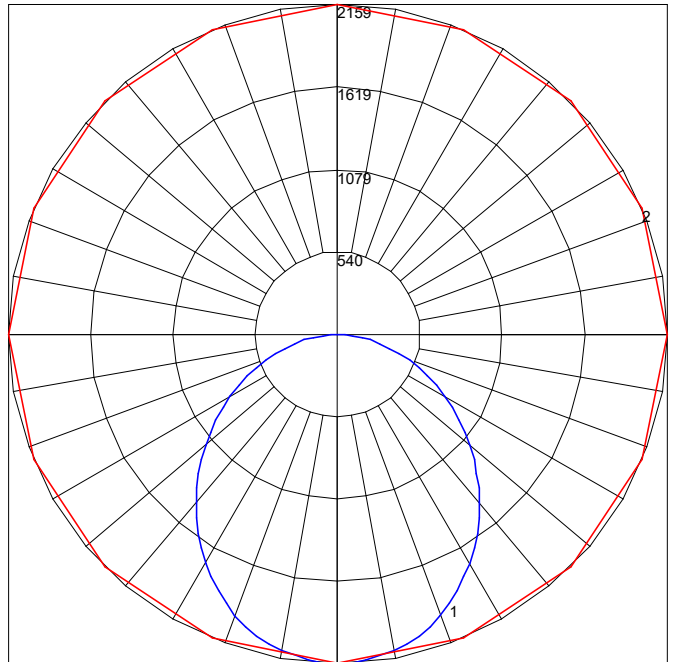

12100-44-D3-S4-40K

12100-44-D4-S4-40K

12100-44-D6-S4-40K

12100-44-D8-S4-40K

COLOR TEMPERATURE GUIDE

| | | | | |
|---|---|---|---|---|
|  |  |  |  |  |
| 2700K | 3000K | 3500K | 4000K | 5000K |
| WARM WHITE | SOFT WHITE GLOW | NEUTRAL GLOW | COOL WHITE GLOW | DAYLIGHT GLOW |
| friendly personal intimate | soft warm pleasing | sociable inviting non-threatening | neat clean efficient | bright cool alert |
| HOMES LIBRARIES RESTAURANTS | HOMES HOTEL ROOMS LOBBIES RETAIL STORES | EXECUTIVE OFFICES RECEPTION AREAS SUPERMARKETS | OFFICES CLASSROOMS MASS MERCHANDISERS SHOWROOMS | GRAPHICS INDUSTRY HOSPITALS GALLERIES BEAUTY SALONS |
| X | ✓ | ✓ | ✓ | ✓ |