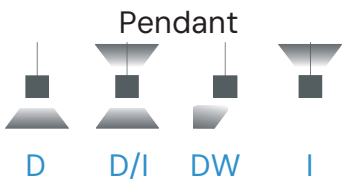

FEATURES

- Construction:** Aluminum extrusion with flat end caps, painted finish with premium paint
- Continuous Run:** Full ability to tandem mount for continuous run application
- Indirect Mounting:** For most effective indirect lighting result, mount at no less than 18" from the ceiling
- Custom Design:** Offered with pre-fabricated and fully illuminated corners
- Lens:** Glare-free, frosted acrylic snap-in flat
- Voltage:** 50/60 Hz Constant current @ 120-277V
- Dimming for Static Color:** 0-10V down to 10%
- RGBW Control:** DMX or Casambi Smartphone App (iOS/Android)
- Life:** 50,000 Reported L70 Hours @ 55°C
- Operating Temperature:** 4°F (-20°C) ~ 122°F (50°C).
- Warranty:** 5 years (Static Colors) and 5 years (RGBW) Carefree for parts & components (Labor not included)
- Listings:** UL, Made in U.S.A, Buy American Act Compliant (BAA), Build America, Buy American Act Compliant (BABA), Trade Agreements Act Compliant (TAA)