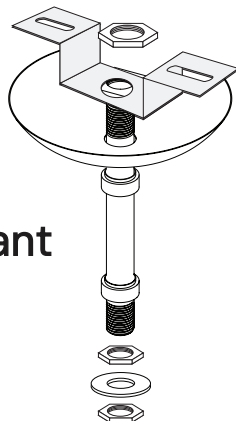

Compatible Dimmers

2100

0-10V Wireless 5-Wire to 3-Wire
Modern LED Wall Dimmer

2101

0-10V Slide-to-Off Modern LED
Dimmer Switch Single-Pole

2102

0-10V Modern LED Dimmer
Switch 3-Way/Single-Pole

| Mfg. | Model | Mfg. | Model | Mfg. | Model |
|---------|-----------|---------|------------|------------|-----------|
| Lutron | S-603PG | Lutron | DVELV-303P | Lutron | CT-103P |
| Leviton | IPIO6-1LZ | Lutron | SELV-300P | Cooper | SLC03P |
| Leviton | 6631-2 | Leviton | 6683-IW | Leviton | IPE04 |
| Lutron | DVCL-153P | Leviton | 6161 | Lutron | MAELV-600 |
| Lutron | DV-600P | Leviton | 6633-P | Lutron | FAELV-500 |
| Lutron | TGCL-153P | Lutron | TG-600P | Lightolier | ZP260QEW |
| Lutron | S-600P | Cooper | DLC03P | Cooper | DAL06P |
| Leviton | VPE06 | Lutron | LG-600P | Leviton | IP710-DLZ |

Pendant Mounting

Pendant Cord Power Feed

Pendant Cord Non-Power Feed

Rigid Pendant

45 Degree Swivel
For hanging Straight from Angled Surfaces

Recessed

Pendant & Surface

Wall