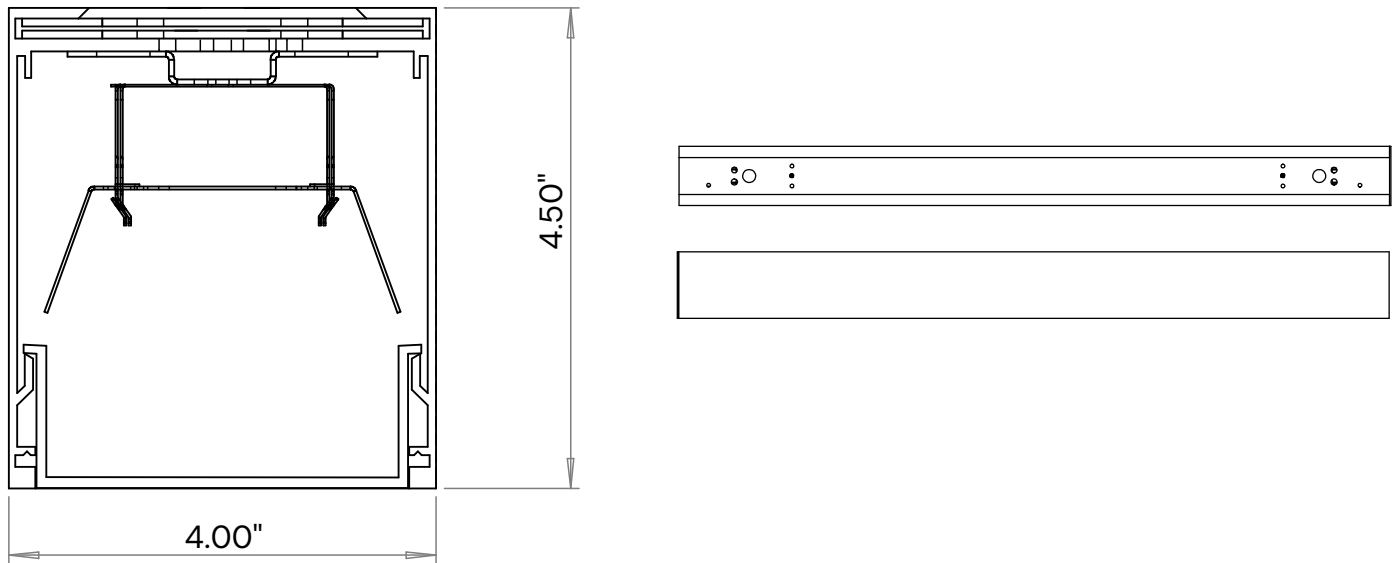

Pendant Mounting

Pendant Cord Power Feed

Pendant Cord Non-Power Feed

Rigid Pendant

45 Degree Swivel
For hanging Straight from Angled Surfaces

Recessed

Pendant & Surface

Wall