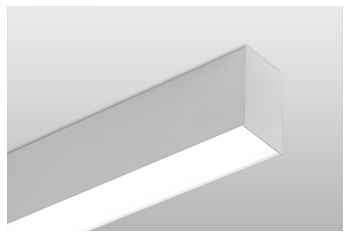

PRODUCT FAMILY

- 12100-44-P Pendant Mount
- 12100-44-W Wall Mount
- 12100-44-S Surface Mount
- 12100-44-R Recessed Mount

AVAILABLE LENGTHS

- 2FT, 3FT, 4FT, 6FT & 8FT
- Continuous Run | Consult Factory
- Custom Length | Consult Factory

FEATURES

- Construction:** Aluminum extrusion with flat end caps, painted finish with premium paint
- Continuous Run:** Full ability to tandem mount for continuous run application
- Indirect Mounting:** For most effective indirect lighting result, mount at no less than 18" from the ceiling
- Custom Design:** Offered with pre-fabricated and fully illuminated corners
- Lens:** Glare-free, frosted acrylic snap-in flat
- Voltage:** 50/60 Hz Constant current @ 120-277V
- Dimming for Static Color:** 0-10V down to 10%
- RGBW Control:** DMX or Casambi Smartphone App (iOS/Android)
- Life:** 50,000 Reported L70 Hours @ 55°C
- Operating Temperature:** 4°F (-20°C) ~ 122°F (50°C).
- Warranty:** 5 years (Static Colors) and 5 years (RGBW) Carefree for parts & components (Labor not included)
- Listings:** UL, Made in U.S.A, Buy American Act Compliant (BAA), Build America, Buy American Act Compliant (BABA), Trade Agreements Act Compliant (TAA)