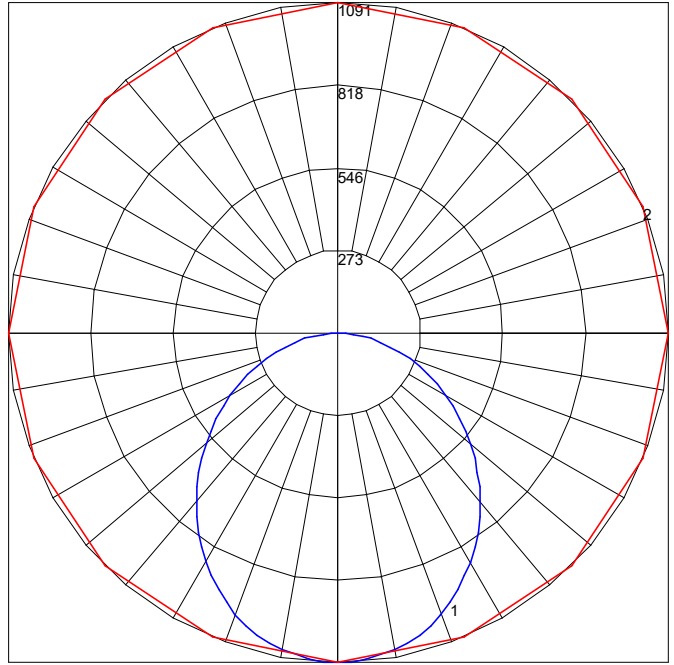

12100-44-D8-S4-40K