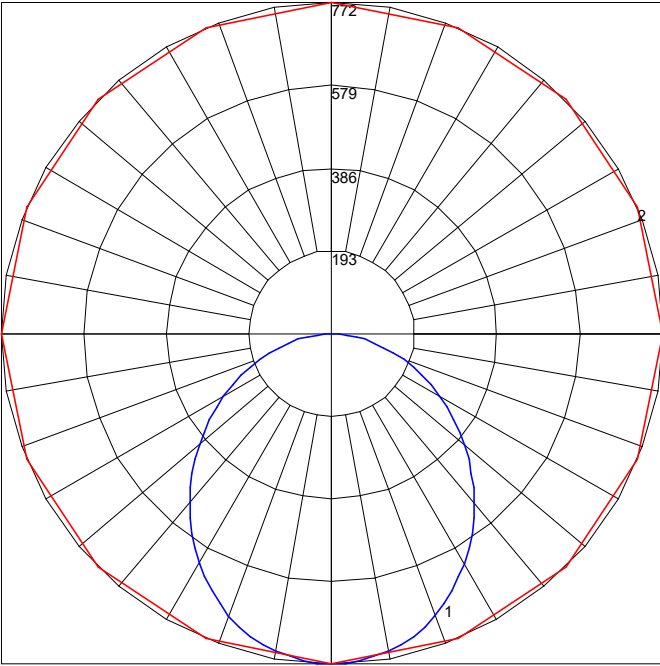

12100-44-D6-S4-40K