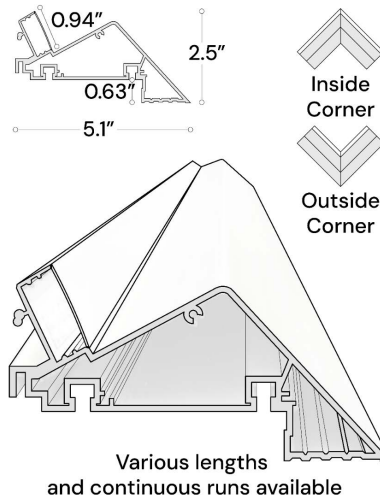

Project Name: _____ Type: _____ Quantity: _____

INTENDED USE

Get more evenly distributed lighting with this knife-edged LED architectural-grade product. Our sharp-edged extrusion attaches to heavy gauge steel wall brackets or a special extension, affording on-board driver installation and 1/2" or 5/8" thick drywall on its underside.

Alcon 12100-52 Surface-Mounted Linear Knife Edge Cove LED Light

ORDERING INFORMATION Example: (12100-52-L6-S-8-30K-WH-010)

Model	Lumens Wattage	Shape	Single Run	Specify Length 2', 3', 4', 6' or 8'	Color Temp	Finish	Application
12100-52 Knife Edge Cove Surface	L1 210 lm 3W	S Single Run CR Continuous Run RC Rectangle SQ Square	Cont. Run	Specify Run Length in Feet	27K 2700K 30K 3000K 35K 3500K 40K 4000K 50K 5000K	WH White BK Black BZ Bronze SL Silver	C Standard Cove
	L2 315 lm 4.4W						F Floating Ceiling
	L3 698 lm 6.6W		Rectangle	W L			
			Square	W L			