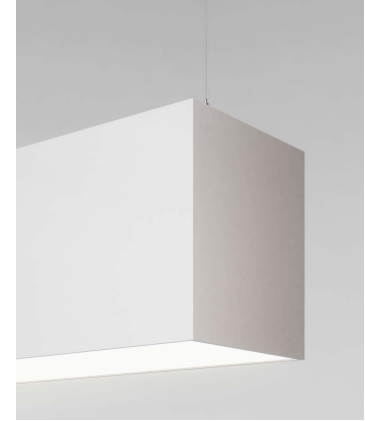

Project Name: _____

Type: _____ Quantity: _____

INTENDED USE

Our linear architectural LED lights come with a variety of color temperature, dimming, CRI and voltage options. Ideal for commercial, hospitality and residential interior lighting, this 6-inch lens opening fixture offers optimal performance and versatility. This linear fixture can be joined together for seamless runs of any length. Available with varying options in lumen output.

PRODUCT FAMILY

- 12100-66-P Pendant Mount
- 12100-66-W Wall Mount
- 12100-66-S Surface Mount
- 12100-66-R Recessed Mount

AVAILABLE LENGTHS

- 2FT, 3FT, 4FT, 6FT & 8FT
- Continuous Run | Consult Factory
- Custom Length | Consult Factory

FEATURES

- Construction:** Die-formed and welded 22-gauge cold rolled steel, painted finish with premium paint
- Continuous Run:** Full ability to tandem mount for continuous run application
- Indirect Mounting:** For most effective indirect lighting result, mount at no less than 18" from the ceiling
- Custom Design:** Offered with pre-fabricated and fully illuminated corners
- Lens:** Glare-free, frosted acrylic snap-in flat
- Voltage:** 50/60 Hz Constant current @ 120-277V
- Dimming for Static Color:** 0-10V down to 10%
- RGBW Control:** DMX or Casambi Smartphone App (iOS/Android)
- Life:** 50,000 Reported L70 Hours @ 55°C
- Operating Temperature:** 4°F (-20°C) ~ 122°F (50°C).
- Warranty:** 5 years (Static Colors) and 5 years (RGBW) Carefree for parts & components (Labor not included)
- Listings:** cETLus, Buy American Act (BAA)