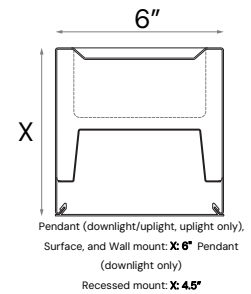

PRODUCT FAMILY

- 12100-66-P Pendant Mount
- 12100-66-W Wall Mount
- 12100-66-S Surface Mount
- 12100-66-R Recessed Mount

AVAILABLE LENGTHS

- 2FT, 3FT, 4FT, 6FT & 8FT
- Continuous Run | Consult Factory
- Custom Length | Consult Factory

FEATURES

- **Construction:** Die-formed and welded 22-gauge cold rolled steel, painted finish with premium paint
- **Continuous Run:** Full ability to tandem mount for continuous run application
- **Indirect Mounting:** For most effective indirect lighting result, mount at no less than 18" from the ceiling
- **Custom Design:** Offered with pre-fabricated and fully illuminated corners
- **Lens:** Glare-free, frosted acrylic snap-in flat
- **Voltage:** 50/60 Hz Constant current @ 120-277V
- **Dimming for Static Color:** 0-10V down to 10%
- **RGBW Control:** DMX or Casambi Smartphone App (iOS/Android)
- **Life:** 50,000 Reported L70 Hours @ 55°C
- **Operating Temperature:** 4°F (-20°C) ~ 122°F (50°C).
- **Warranty:** 5 years (Static Colors) and 5 years (RGBW) Carefree for parts & components (Labor not included)
- **Listings:** cETLus, Buy American Act (BAA)

Alcon Lighting 12100-66 Architectural LED Linear Direct/Indirect Light Fixture