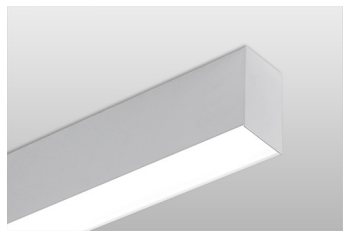

Project Name: _____

Type: _____ Quantity: _____

INTENDED USE

Our linear architectural LED lights come with a variety of color temperature, dimming, CRI and voltage options. Ideal for commercial, hospitality and residential interior lighting, this 6-inch lens opening fixture offers optimal performance and versatility. This linear fixture can be joined together for seamless runs of any length. Available with varying options in lumen output.

PRODUCT FAMILY

- 12100-66-P Pendant Mount
- 12100-66-W Wall Mount
- 12100-66-S Surface Mount
- 12100-66-R Recessed Mount

AVAILABLE LENGTHS

- 2FT, 3FT, 4FT, 6FT & 8FT
- Continuous Run | Consult Factory
- Custom Length | Consult Factory

FEATURES

- Construction:** Die-formed and welded 22-gauge cold rolled steel, painted finish with premium paint
- Continuous Run:** Full ability to tandem mount for continuous run application
- Indirect Mounting:** For most effective indirect lighting result, mount at no less than 18" from the ceiling
- Custom Design:** Offered with pre-fabricated and fully illuminated corners
- Lens:** Glare-free, frosted acrylic snap-in flat
- Voltage:** 50/60 Hz Constant current @ 120-277V
- Dimming for Static Color:** 0-10V down to 10%
- RGBW Control:** DMX or Casambi Smartphone App (iOS/Android)
- Life:** 50,000 Reported L70 Hours @ 55°C
- Operating Temperature:** 4°F (-20°C) ~ 122°F (50°C).
- Warranty:** 5 years (Static Colors) and 5 years (RGBW) Carefree for parts & components (Labor not included)
- Listings:** cETLus, Buy American Act (BAA)