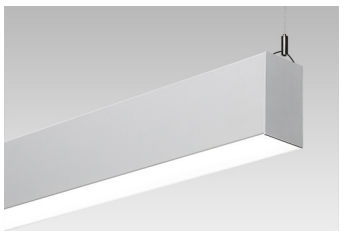

Project Name: _____

Type: _____ Quantity: _____

INTENDED USE

Our linear architectural LED lights come with a variety of color temperature, dimming, CRI and voltage options. Ideal for commercial, hospitality and residential interior lighting, this 6-inch lens opening fixture offers optimal performance and versatility. This linear fixture can be joined together for seamless runs of any length. Available with varying options in lumen output.

PRODUCT FAMILY

- 12100-66-P Pendant Mount
- 12100-66-W Wall Mount
- 12100-66-S Surface Mount
- 12100-66-R Recessed Mount

AVAILABLE LENGTHS

- 2FT, 3FT, 4FT, 6FT & 8FT
- Continuous Run | Consult Factory
- Custom Length | Consult Factory

FEATURES

- Construction:** Die-formed and welded 22-gauge cold rolled steel, painted finish with premium paint
- Continuous Run:** Full ability to tandem mount for continuous run application
- Indirect Mounting:** For most effective indirect lighting result, mount at no less than 18" from the ceiling
- Custom Design:** Offered with pre-fabricated and fully illuminated corners
- Lens:** Glare-free, frosted acrylic snap-in flat
- Voltage:** 50/60 Hz Constant current @ 120-277V
- Dimming for Static Color:** 0-10V down to 10%
- RGBW Control:** DMX or Casambi Smartphone App (iOS/Android)
- Life:** 50,000 Reported L70 Hours @ 55°C
- Operating Temperature:** 4°F (-20°C) ~ 122°F (50°C).
- Warranty:** 5 years (Static Colors) and 5 years (RGBW) Carefree for parts & components (Labor not included)
- Listings:** cETLus, Buy American Act (BAA)