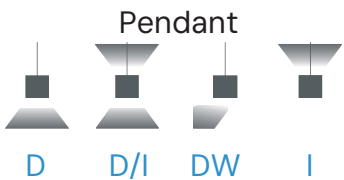

Project Name: _____

Type: _____ Quantity: _____

INTENDED USE

Our linear architectural LED lights come with a variety of color temperature, dimming, CRI and voltage options. Ideal for commercial, hospitality and residential interior lighting, this 6-inch lens opening fixture offers optimal performance and versatility. This linear fixture can be joined together for seamless runs of any length. Available with varying options in lumen output.

PRODUCT FAMILY

- 12100-66-P Pendant Mount
- 12100-66-W Wall Mount
- 12100-66-S Surface Mount
- 12100-66-R Recessed Mount

AVAILABLE LENGTHS

- 2FT, 3FT, 4FT, 6FT & 8FT
- Continuous Run | Consult Factory
- Custom Length | Consult Factory

FEATURES

- Construction:** Die-formed and welded 22-gauge cold rolled steel, painted finish with premium paint
- Continuous Run:** Full ability to tandem mount for continuous run application
- Indirect Mounting:** For most effective indirect lighting result, mount at no less than 18" from the ceiling
- Custom Design:** Offered with pre-fabricated and fully illuminated corners
- Lens:** Glare-free, frosted acrylic snap-in flat
- Voltage:** 50/60 Hz Constant current @ 120-277V
- Dimming for Static Color:** 0-10V down to 10%
- RGBW Control:** DMX or Casambi Smartphone App (iOS/Android)
- Life:** 50,000 Reported L70 Hours @ 55°C
- Operating Temperature:** 4°F (-20°C) ~ 122°F (50°C).
- Warranty:** 5 years (Static Colors) and 5 years (RGBW) Carefree for parts & components (Labor not included)
- Listings:** cETLus, Buy American Act (BAA)