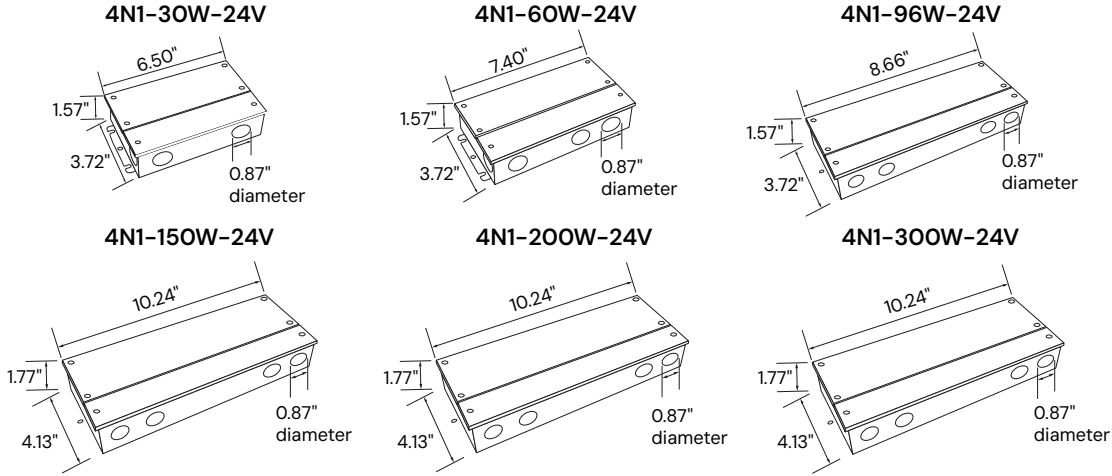

INTENDED USE

AVAILABLE FINISHES

Standard

	Silver Anodized	
	Black Anodized	

Set up fee and longer lead time will be applied on non-standard finishes.

Metropolitan

	Silver	RAL #9022
	Asher Grey	RAL #7004
	Mason	RAL #7039
	Slate	RAL #7031
	Tech Grey	RAL #7016
	Chocolate Spice	RAL #8017
	Urban Native	RAL #8025
	Carmin	RAL #8028
	Reseda Green	RAL #6011

Vibrant

	Violet Dreams	RAL #4006
	Purple Red	RAL #3004
	Carmine Red	RAL #3002
	Rose	RAL #3017
	Pure Orange	RAL #2004
	Traffic Yellow	RAL #1023
	Daisy	RAL #1018
	Antique Spring	RAL #6019
	Island Skye	RAL #6027
	Sky Blue	RAL #5015