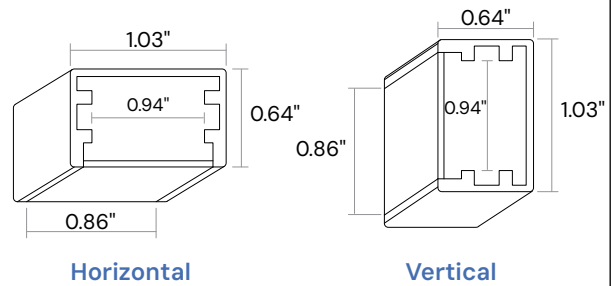

FEATURES

- Construction:** Durable military grade aluminum, field cuttable can be installed in any drywall thickness
- LED Driver:** Remote transformer is provided. Home run required at every 16'
- Lens:** Glare-free snap in frosted acrylic for even distribution
- Lumens:** 698 lm per foot
- Wattage:** 6.6 W per foot
- CRI:** 90+
- Voltage:** 24V LED Fixture, 100-277V LED Driver
- Remote Driver:** Dimmable 4-in-1 Triac, ELV, MLV & 0-10V
- Life:** 50,000 Hours
- Operating Temperature:** -40°F ~ 140°F (-40°C ~ 60°C)
- Beam Angle:** 120°
- Warranty:** 5 Years carefree for parts & components (Labor not included)
- Listings:** cUL / UL Listed, Title 24 JA8 Certified, IP45 (LED component only)