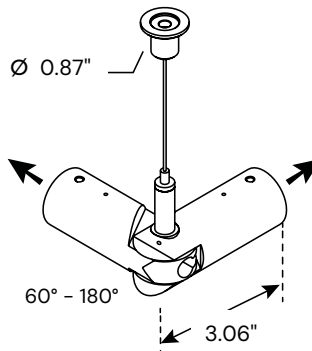

### FEATURES

**Construction:** Extruded Anodized Aluminum

**Mounting:** Suspended with a 5' aircraft cable, available with optional 5" or 2" canopy

**Light Distribution:** 360° tight, smooth fixture rotation for directional light aiming

## POWER FEED CANOPY OPTIONS

5" End  
C5E

2" End  
C2E

5" Left Side  
C5L

2" Left Side  
C2L

5" Right Side  
C5R

2" Right Side  
C2R

## MOUNTING ACCESSORIES

End Support

**ES**

Double End Connector

**DE**

Angled Connector  
(Non-Power)

**AC**

Angled Connector  
(Power)

## EXTERNAL DRIVER

Driver	Dimensions
<b>4N1-30W-24V</b>	6.50" x 3.72" x 1.57"
<b>4N1-60W-24V</b>	7.40" x 3.72" x 1.57"
<b>4N1-96W-24V</b>	8.66" x 3.72" x 1.57"
<b>4N1-150W-24V</b>	10.24" x 4.13" x 1.77"
<b>4N1-200W-24V</b>	10.24" x 4.13" x 1.77"
<b>4N1-300W-24V</b>	10.94" x 4.33" x 1.77"