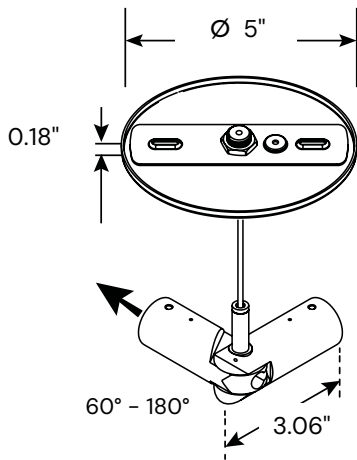

### FEATURES

**Construction:** Extruded Anodized Aluminum

**Mounting:** Suspended with a 5' aircraft cable, available with optional 5" or 2" canopy

**Light Distribution:** 360° tight, smooth fixture rotation for directional light aiming

### ORDERING INFORMATION Example:

Model	Length	Color Temp	Wattage   Lumens <small>Wattage and Lumens per Foot</small>	Finish	Power Feed	Mounting Accessories
12100-R1	2 2 Foot	27K 2700K	D3 3W   307 lm	WH White	C5E 5" Canopy End	ES End Support
	3 3 Foot	30K 3000K	D5 5W   596 lm	BK Black	C5L 5" Canopy Side Left	DE Double End Connector
	4 4 Foot	35K 3500K	D7 7W   830 lm	BA Brushed Aluminum	C5R 5" Canopy Side Right	AC Angled Connector (Non-Power)
	6 6 Foot	40K 4000K			C2E 2" Canopy End C2L 2" Canopy Side Left C2R 2" Canopy Side Right	ACP Angled Connector (Power)

## POWER FEED CANOPY OPTIONS

5" End  
C5E

2" End  
C2E

5" Left Side  
C5L

2" Left Side  
C2L

5" Right Side  
C5R

2" Right Side  
C2R

## MOUNTING ACCESSORIES

End Support

**ES**

Double End Connector

**DE**

Angled Connector  
(Non-Power)

**AC**

Angled Connector  
(Power)