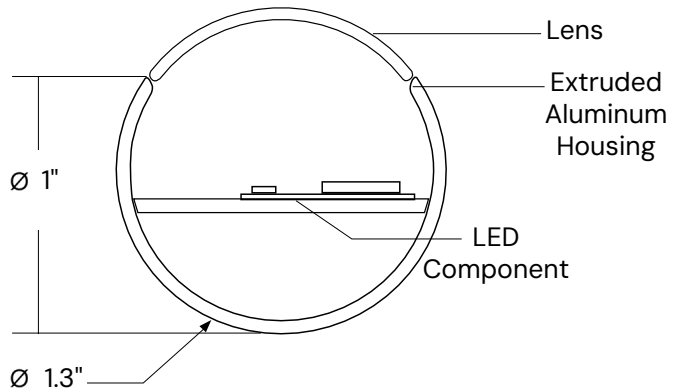

### FEATURES

**Construction:** Extruded Anodized Aluminum

**Mounting:** Suspended with a 5' aircraft cable, available with optional 5" or 2" canopy

**Light Distribution:** 360° tight, smooth fixture rotation for directional light aiming

### ORDERING INFORMATION Example:

Model	Length	Color Temp	Wattage   Lumens <small>Wattage and Lumens per Foot</small>	Finish	Power Feed	Mounting Accessories
12100-R1	2 2 Foot	27K 2700K	D3 3W   307 lm	WH White	C5E 5" Canopy End	ES End Support
	3 3 Foot	30K 3000K	D5 5W   596 lm	BK Black	C5L 5" Canopy Side Left	DE Double End Connector
	4 4 Foot	35K 3500K	D7 7W   830 lm	BA Brushed Aluminum	C5R 5" Canopy Side Right	AC Angled Connector (Non-Power)
	6 6 Foot	40K 4000K			C2E 2" Canopy End C2L 2" Canopy Side Left C2R 2" Canopy Side Right	ACP Angled Connector (Power)