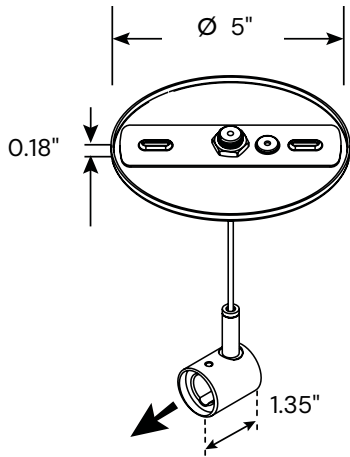

### FEATURES

**Construction:** Extruded Anodized Aluminum

**Mounting:** Suspended with a 5' aircraft cable, available with optional 5" or 2" canopy

**Light Distribution:** 360° tight, smooth fixture rotation for directional light aiming

### ORDERING INFORMATION Example:

Model	Length	Color Temp	Wattage   Lumens <small>Wattage and Lumens per Foot</small>	Finish	Power Feed	Mounting Accessories
12100-R1	2 2 Foot	27K 2700K	D3 3W   307 lm	WH White	C5E 5" Canopy End	ES End Support
	3 3 Foot	30K 3000K	D5 5W   596 lm	BK Black	C5L 5" Canopy Side Left	DE Double End Connector
	4 4 Foot	35K 3500K	D7 7W   830 lm	BA Brushed Aluminum	C5R 5" Canopy Side Right	AC Angled Connector (Non-Power)
	6 6 Foot	40K 4000K			C2E 2" Canopy End C2L 2" Canopy Side Left C2R 2" Canopy Side Right	ACP Angled Connector (Power)

DIMENSIONS

12100-R1-2

12100-R1-3

12100-R1-4

12100-R1-6

## POWER FEED CANOPY OPTIONS

5" End  
C5E

2" End  
C2E

5" Left Side  
C5L

2" Left Side  
C2L

5" Right Side  
C5R

2" Right Side  
C2R