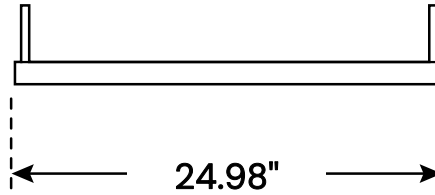

DIMENSIONS

12100-R1-2