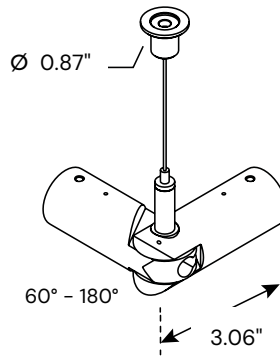

### FEATURES

**Construction:** Extruded Anodized Aluminum

**Mounting:** Suspended with a 5' aircraft cable, available with optional 5" or 2" canopy

**Light Distribution:** 360° tight, smooth fixture rotation for directional light aiming

## POWER FEED CANOPY OPTIONS

5" End  
C5E

2" End  
C2E

5" Left Side  
C5L

2" Left Side  
C2L

5" Right Side  
C5R

2" Right Side  
C2R

## MOUNTING ACCESSORIES

End Support

**ES**

Double End Connector

**DE**

Angled Connector  
(Non-Power)

**AC**

Angled Connector  
(Power)

## EXTERNAL DRIVER

Driver	Dimensions
<b>4N1-30W-24V</b>	6.50" x 3.72" x 1.57"
<b>4N1-60W-24V</b>	7.40" x 3.72" x 1.57"
<b>4N1-96W-24V</b>	8.66" x 3.72" x 1.57"
<b>4N1-150W-24V</b>	10.24" x 4.13" x 1.77"
<b>4N1-200W-24V</b>	10.24" x 4.13" x 1.77"
<b>4N1-300W-24V</b>	10.94" x 4.33" x 1.77"