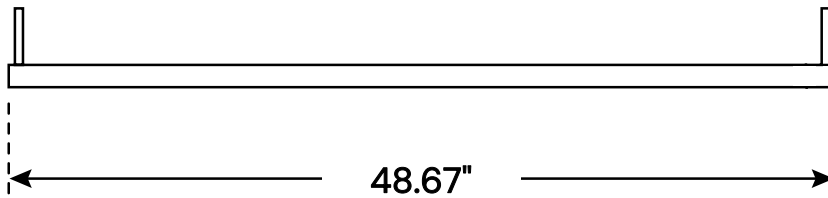

12100-R1-4