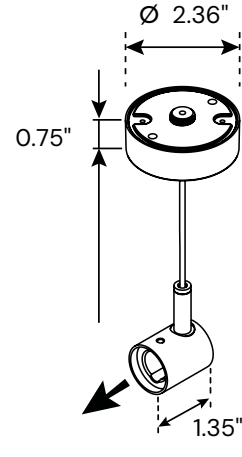

2" Left Side
C2L

2" End
C2E