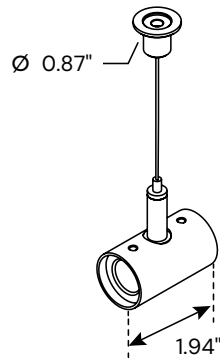

### FEATURES

**Construction:** Extruded Anodized Aluminum

**Mounting:** Suspended with a 5' aircraft cable, available with optional 5" or 2" canopy

**Light Distribution:** 360° tight, smooth fixture rotation for directional light aiming

## POWER FEED CANOPY OPTIONS

5" End  
C5E

2" End  
C2E

5" Left Side  
C5L

2" Left Side  
C2L

5" Right Side  
C5R

2" Right Side  
C2R

## MOUNTING ACCESSORIES

End Support

**ES**

Double End Connector

**DE**

Angled Connector  
(Non-Power)

**AC**

Angled Connector  
(Power)

## EXTERNAL DRIVER

Driver	Dimensions
<b>4N1-30W-24V</b>	6.50" x 3.72" x 1.57"
<b>4N1-60W-24V</b>	7.40" x 3.72" x 1.57"
<b>4N1-96W-24V</b>	8.66" x 3.72" x 1.57"
<b>4N1-150W-24V</b>	10.24" x 4.13" x 1.77"
<b>4N1-200W-24V</b>	10.24" x 4.13" x 1.77"
<b>4N1-300W-24V</b>	10.94" x 4.33" x 1.77"