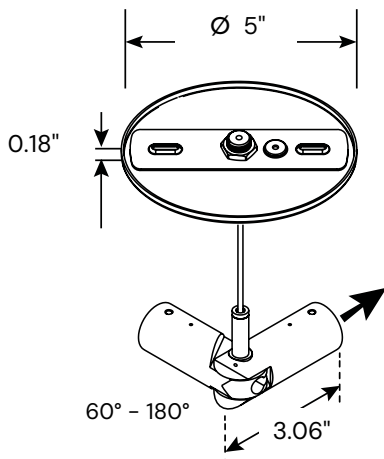

### FEATURES

**Construction:** Extruded Anodized Aluminum

**Mounting:** Suspended with a 5' aircraft cable, available with optional 5" or 2" canopy

**Light Distribution:** 360° tight, smooth fixture rotation for directional light aiming

## POWER FEED CANOPY OPTIONS

5" End  
C5E

2" End  
C2E

5" Left Side  
C5L

2" Left Side  
C2L

5" Right Side  
C5R

2" Right Side  
C2R

## MOUNTING ACCESSORIES

End Support

**ES**

Double End Connector

**DE**

Angled Connector  
(Non-Power)

**AC**

Angled Connector  
(Power)

## EXTERNAL DRIVER

Driver	Dimensions
<b>4N1-30W-24V</b>	6.50" x 3.72" x 1.57"
<b>4N1-60W-24V</b>	7.40" x 3.72" x 1.57"
<b>4N1-96W-24V</b>	8.66" x 3.72" x 1.57"
<b>4N1-150W-24V</b>	10.24" x 4.13" x 1.77"
<b>4N1-200W-24V</b>	10.24" x 4.13" x 1.77"
<b>4N1-300W-24V</b>	10.94" x 4.33" x 1.77"