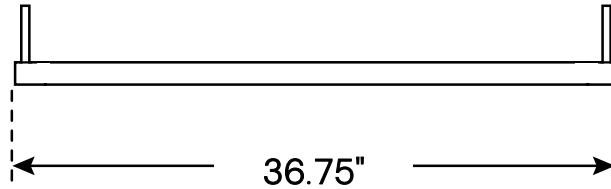

12100-R1-3