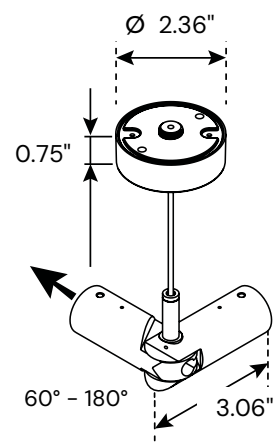

### FEATURES

**Construction:** Extruded Anodized Aluminum

**Mounting:** Suspended with a 5' aircraft cable, available with optional 5" or 2" canopy

**Light Distribution:** 360° tight, smooth fixture rotation for directional light aiming

## POWER FEED CANOPY OPTIONS

5" End  
C5E

2" End  
C2E

5" Left Side  
C5L

2" Left Side  
C2L

5" Right Side  
C5R

2" Right Side  
C2R

## MOUNTING ACCESSORIES

End Support

**ES**

Double End Connector

**DE**

Angled Connector  
(Non-Power)

**AC**

Angled Connector  
(Power)

## EXTERNAL DRIVER

Driver	Dimensions
<b>4N1-30W-24V</b>	6.50" x 3.72" x 1.57"
<b>4N1-60W-24V</b>	7.40" x 3.72" x 1.57"
<b>4N1-96W-24V</b>	8.66" x 3.72" x 1.57"
<b>4N1-150W-24V</b>	10.24" x 4.13" x 1.77"
<b>4N1-200W-24V</b>	10.24" x 4.13" x 1.77"
<b>4N1-300W-24V</b>	10.94" x 4.33" x 1.77"