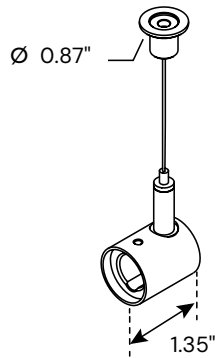

### FEATURES

**Construction:** Extruded Anodized Aluminum

**Mounting:** Suspended with a 5' aircraft cable, available with optional 5" or 2" canopy

**Light Distribution:** 360° tight, smooth fixture rotation for directional light aiming

### ORDERING INFORMATION Example:

Model	Length	Color Temp	Wattage   Lumens <small>Wattage and Lumens per Foot</small>	Finish	Power Feed	Mounting Accessories
12100-R1	2 2 Foot	27K 2700K	D3 3W   307 lm	WH White	C5E 5" Canopy End	ES End Support
	3 3 Foot	30K 3000K	D5 5W   596 lm	BK Black	C5L 5" Canopy Side Left	DE Double End Connector
	4 4 Foot	35K 3500K	D7 7W   830 lm	BA Brushed Aluminum	C5R 5" Canopy Side Right	AC Angled Connector (Non-Power)
	6 6 Foot	40K 4000K			C2E 2" Canopy End C2L 2" Canopy Side Left C2R 2" Canopy Side Right	ACP Angled Connector (Power)

## POWER FEED CANOPY OPTIONS

5" End  
C5E

2" End  
C2E

5" Left Side  
C5L

2" Left Side  
C2L

5" Right Side  
C5R

2" Right Side  
C2R

## MOUNTING ACCESSORIES

End Support

**ES**

Double End Connector

**DE**

Angled Connector  
(Non-Power)

**AC**

Angled Connector  
(Power)