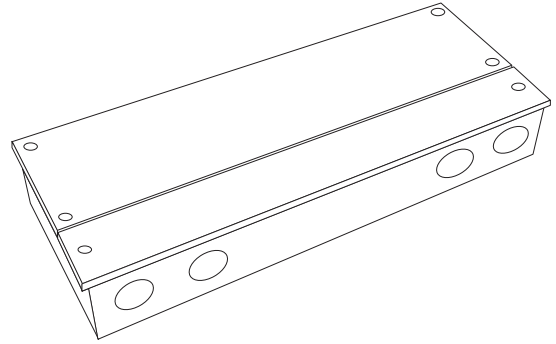

EXTERNAL DRIVER

Driver	Dimensions
4N1-30W-24V	6.50" x 3.72" x 1.57"
4N1-60W-24V	7.40" x 3.72" x 1.57"
4N1-96W-24V	8.66" x 3.72" x 1.57"
4N1-150W-24V	10.24" x 4.13" x 1.77"
4N1-200W-24V	10.24" x 4.13" x 1.77"
4N1-300W-24V	10.94" x 4.33" x 1.77"

COLOR TEMPERATURE GUIDE

2700K	3000K	3500K	4000K	5000K
WARM WHITE	SOFT WHITE GLOW	NEUTRAL GLOW	COOL WHITE GLOW	DAYLIGHT GLOW
friendly personal intimate	soft warm pleasing	sociable inviting non-threatening	neat clean efficient	bright cool alert
HOMES LIBRARIES RESTAURANTS	HOMES HOTEL ROOMS LOBBIES RETAIL STORES	EXECUTIVE OFFICES RECEPTION AREAS SUPERMARKETS	OFFICES CLASSROOMS MASS MERCHANTISERS SHOWROOMS	GRAPHICS INDUSTRY HOSPITALS GALLERIES BEAUTY SALONS
✓	✓	✓	✓	✗