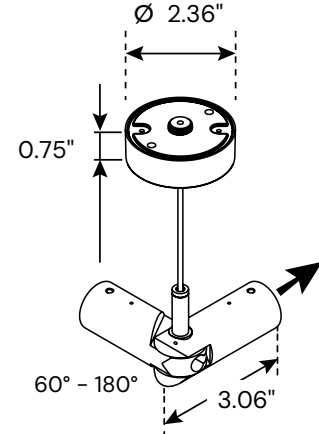

### FEATURES

**Construction:** Extruded Anodized Aluminum

**Mounting:** Suspended with a 5' aircraft cable, available with optional 5" or 2" canopy

**Light Distribution:** 360° tight, smooth fixture rotation for directional light aiming

## POWER FEED CANOPY OPTIONS

5" End  
C5E

2" End  
C2E

5" Left Side  
C5L

2" Left Side  
C2L

5" Right Side  
C5R

2" Right Side  
C2R

## MOUNTING ACCESSORIES

End Support

**ES**

Double End Connector

**DE**

Angled Connector  
(Non-Power)

**AC**

Angled Connector  
(Power)

## EXTERNAL DRIVER

Driver	Dimensions
<b>4N1-30W-24V</b>	6.50" x 3.72" x 1.57"
<b>4N1-60W-24V</b>	7.40" x 3.72" x 1.57"
<b>4N1-96W-24V</b>	8.66" x 3.72" x 1.57"
<b>4N1-150W-24V</b>	10.24" x 4.13" x 1.77"
<b>4N1-200W-24V</b>	10.24" x 4.13" x 1.77"
<b>4N1-300W-24V</b>	10.94" x 4.33" x 1.77"