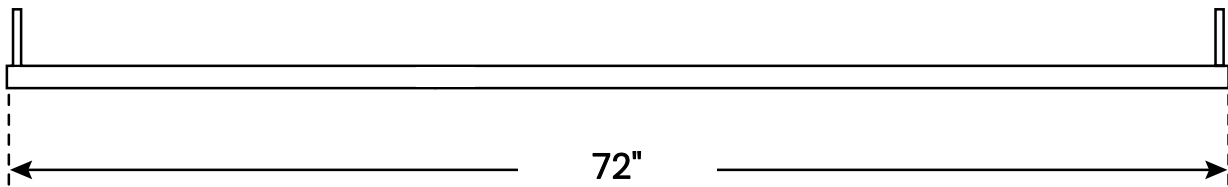

### FEATURES

**Construction:** Extruded Anodized Aluminum

**Mounting:** Suspended with a 5' aircraft cable, available with optional 5" or 2" canopy

**Light Distribution:** 360° tight, smooth fixture rotation for directional light aiming

### ORDERING INFORMATION Example:

Model	Length	Color Temp	Wattage   Lumens <small>Wattage and Lumens per Foot</small>	Finish	Power Feed	Mounting Accessories
12100-R1	2 2 Foot	27K 2700K	D3 3W   307 lm	WH White	C5E 5" Canopy End	ES End Support
	3 3 Foot	30K 3000K	D5 5W   596 lm	BK Black	C5L 5" Canopy Side Left	DE Double End Connector
	4 4 Foot	35K 3500K	D7 7W   830 lm	BA Brushed Aluminum	C5R 5" Canopy Side Right	AC Angled Connector (Non-Power)
	6 6 Foot	40K 4000K			C2E 2" Canopy End C2L 2" Canopy Side Left C2R 2" Canopy Side Right	ACP Angled Connector (Power)

DIMENSIONS

12100-R1-2

12100-R1-3

12100-R1-4

12100-R1-6

## POWER FEED CANOPY OPTIONS

5" End  
C5E

2" End  
C2E

5" Left Side  
C5L

2" Left Side  
C2L

5" Right Side  
C5R

2" Right Side  
C2R