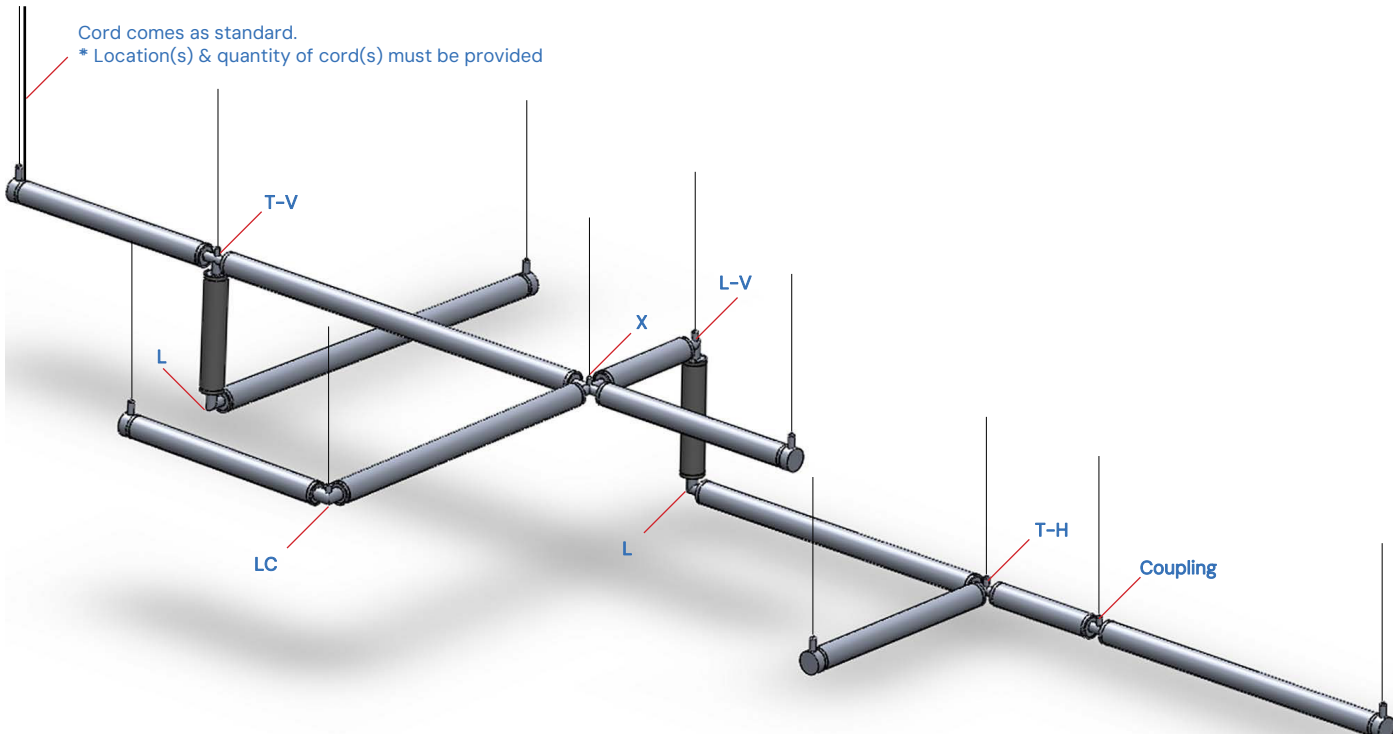

### INTENDED USE

This architectural-grade LED tube pendant or wall-mounted light from the R2 series is adjustable at an angle of 45, 90, 135 or 180 degrees affording a 350-degree field adjustable rotation. The high-CRI, color-changing or regular white, LED light affords up to 11,600 lumens per 8-foot fixture. The R2 series comes in standard lengths of 2-foot, 3-foot, 4-foot and 8-foot lengths. This commercial-grade fixture is ideal for office, hospitality, studio, gallery, warehouse and even modern residential applications.

## DIMENSIONS

## 3D GEOMETRIC SHAPES DETAILS