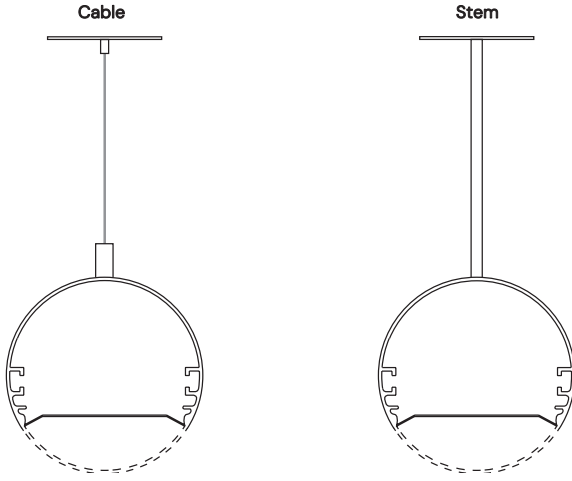

### INTENDED USE

This architectural-grade LED tube pendant or wall-mounted light from the R2 series is adjustable at an angle of 45, 90, 135 or 180 degrees affording a 350-degree field adjustable rotation. The high-CRI, color-changing or regular white, LED light affords up to 11,600 lumens per 8-foot fixture. The R2 series comes in standard lengths of 2-foot, 3-foot, 4-foot and 8-foot lengths. This commercial-grade fixture is ideal for office, hospitality, studio, gallery, warehouse and even modern residential applications.

## DIMENSIONS

## 3D GEOMETRIC SHAPES DETAILS