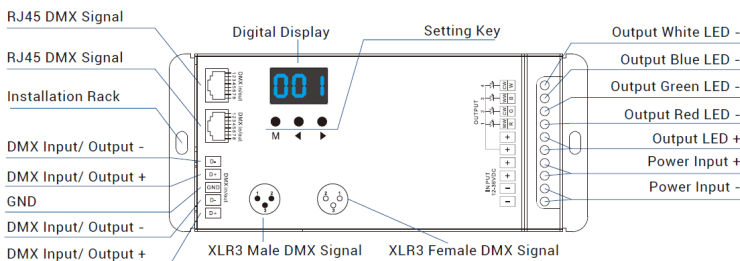

RGBW CONTROLS

RGBW-APP | Bluetooth Smart Phone App

Bluetooth	
Software	IOS 8.0 and up, Android 4.4 and up
App	Smart Life or Tuya Smart supported
Features	Group, Scenes
Bluetooth Distance	> 49ft in open area
Additional Feature	Home Management / Third party control -> Alexa, Google Assistant (by others)

Wireless RF Remote Control 4-Zone

RGBW-RF

Dimensions	W 2" x D 0.825" x H 4.725"
Weight	0.1lbs
Signal Type	RF (Radio Frequency) 2.4GHz
Range	98ft from fixture open ai
Zone / Mode	4 zones / 9 modes
Working Temp.	-4°F to 131°F (-20°C to 55°C)
* Battery	2 x AAA battery

* Not inclu

DMX Wall Touch Panel

RGBW-DMX

Zone	4 zone
Signal	DMX512 protocol
Input Voltage	100-240VAC
Dimensions	L 3.4" x H 3.4" x D 1.45"
Features	10 built-in mode, scene
Operating Temp.	-22°F ~ 131°F (-30°C ~ 55°C)

RGBW-DMX5V

Zone	4 zone
Signal	DMX512 protocol
Input Voltage	5VDC
Dimensions	L 7" x H 1.3" x D 1.9"
Features	12 built-in mode, scene
Operating Temp.	-22°F ~ 131°F (-30°C ~ 55°C)

RGBW-DMX | 4-Channel DMX512 Decoder

Dimensions	L 6.5" x W 2.7" x D 1.5"
Output Current	8A / 4 channels
Input Voltage	12-36V DC
Output Power	768W (24V)
Frequency	PWM output