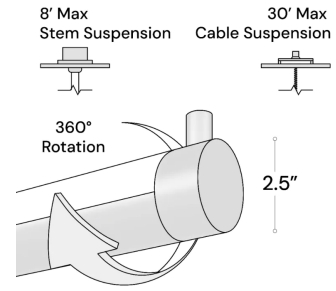

Indirect Illumination

Various lengths and continuous runs available