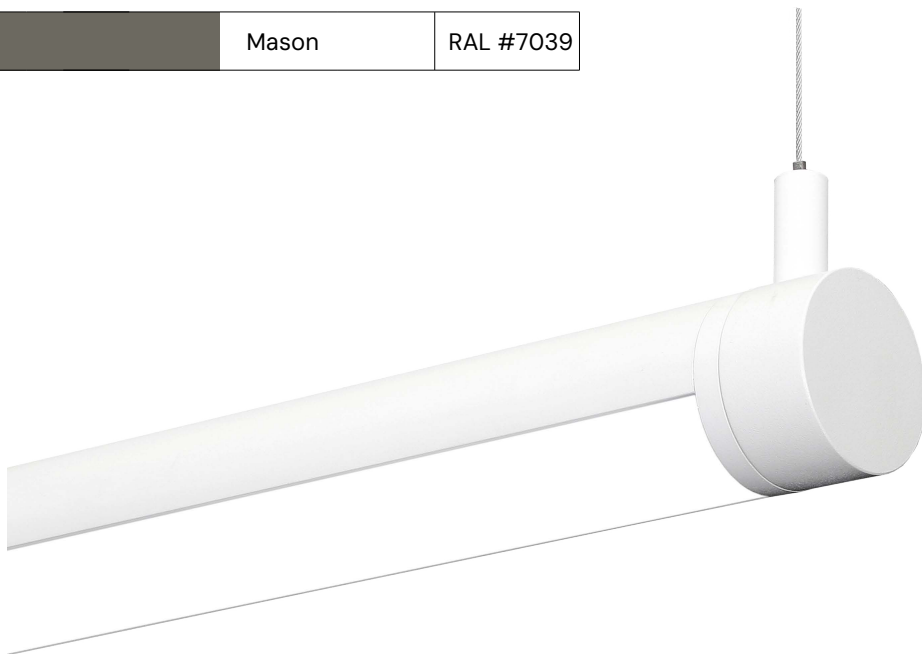

FINISHES

Standard

	Matte White	RAL #9003

Set up fee and longer lead time will be applied on non-standard finishes.

Metropolitan

	Black	RAL #9011

	Silver	RAL #9022

	Urban Native	RAL #8025

	Military Green	RAL #6011

	Carmin	RAL #8028

	Chocolate Spice	RAL #8017

	Asher Grey	RAL #7004

	Tech Grey	RAL #7016

	Slate	RAL #7031

	Mason	RAL #7039

Vibrant

	Violet Dreams	RAL #4006

	Sangria Sunset	RAL #2004

	Deep Pink	RAL #4010

	Ruby Red	RAL #3027

	Island Skye	RAL #6027

	Sophia	RAL #5015

	Antique Spring	RAL #6019

	Daisy	RAL #1018

	Gun Metal	RAL #7024