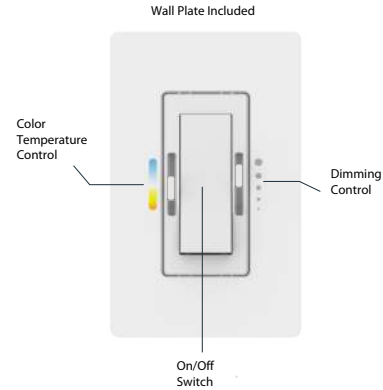

COMPATIBLE DIMMERS

Dynamic White

Triac	ELV	0-10V
TG-600P	DVELV-303P	NTSTV
LG-600P	SELV-300P	NFTV
TGCL-153P	MAELV-600	DVSTV
DV-600P	FAELV-500	
DVCL-153P		
S-603PG		
CT-103P		
S-600P		

6161	IPE04	IP710-DLZ
6633-P	VPE06-1LZ	
6683		
6631-2		
IPI06-1LZ		

TUNABLE WHITE

TW-2N1-WH Dual Wall Switch

Input: 120VAC ~ 60Hz
Max Load: 600W
Control: 0-10V
Wired Tunable White: TW2750 & TW2065

WIRELESS TUNABLE WHITE CONTROL

-3065K (CONTROLS)

TW-WWR-WH (Wireless Wall Remote – White)

Dimensions	L 4.3" x W 2" x D 0.85"
Weight	0.1 lbs
Signal Type	RF (Radio Frequency) 2.4GHz
Zone	4 zone
Range	98ft from fixture
Working Temp.	-4°F to 131°F (-20°C to 55°C)
* Battery	2 x AAA battery

** Not included.