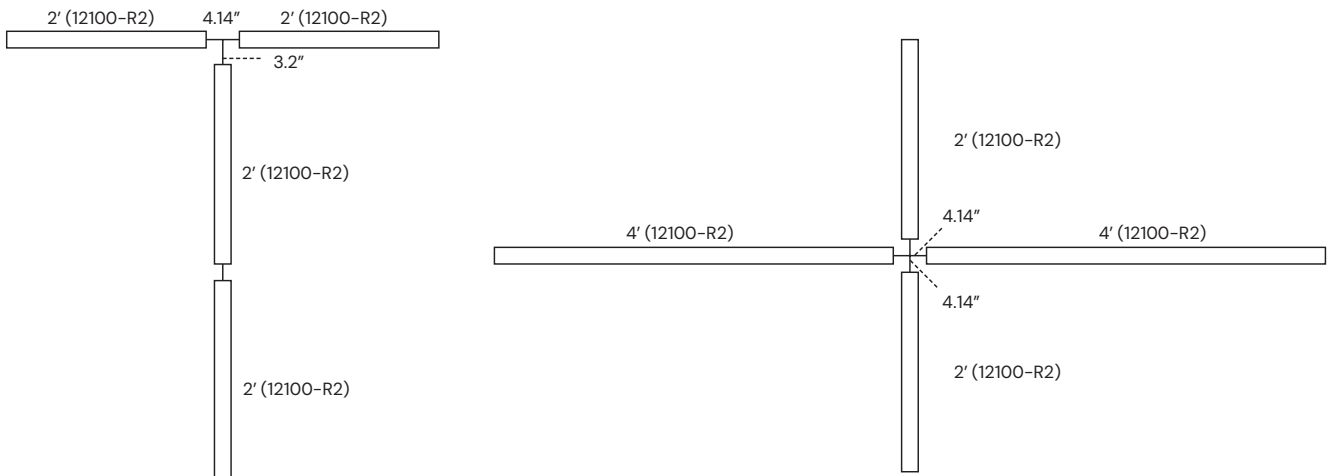

CUSTOM SHAPES EXAMPLES

10'5.2"-2'4" (Minimum)

12100-R2-CM examples (Measurement from center point)