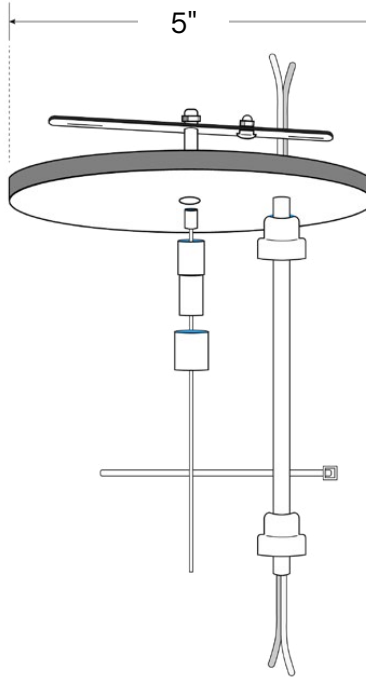

Power Feed Kit

Available Black and White