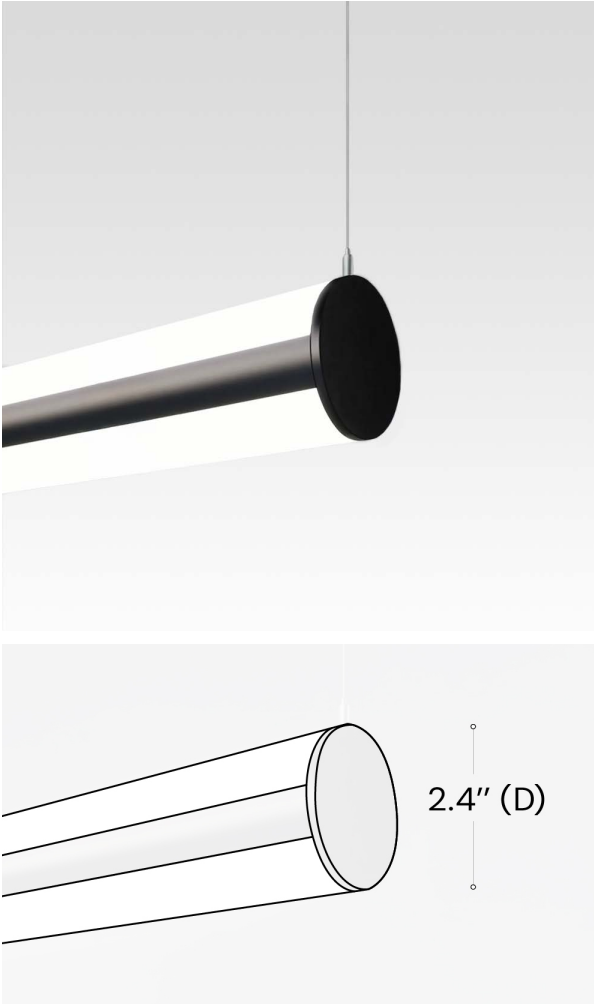

### INTENDED USE

Alcon Lighting's 2.4-Inch Direct/Indirect LED Linear Tube Light is designed for high-performance illumination with advanced thermal management, ensuring consistent lumen output and stable color temperature. It delivers up to 1,000 lumens per foot for both downlighting and uplighting, providing high-CRI illumination for enhanced color accuracy and reduced glare. Available in 4-foot, 6-foot, and 8-foot standard lengths, with multiple color temperature and finish options, this sleek and contemporary fixture is ideal for offices, hospitality spaces, studios, galleries, warehouses, and modern residential applications.

### FEATURES

- Construction:** High quality aluminum alloy
- Lens:** Frosted Acrylic Lens
- Light Distribution:** Direct, Direct/Indirect
- CRI:** 90+
- Voltage:** 120V / 120-277V
- Driver:** TRIAC & ELV / 0-10V
- Mounting:** 12 ft. Aircraft Cable
- Power Feed:** 10 ft.
- Listing:** UL Listed, Dry and Damp Location rated
- Warranty:** 5 years carefree for parts & components (Labor not included).

Alcon Lighting 12100-R3 2.4-Inch Direct/Indirect LED Linear Tube Light