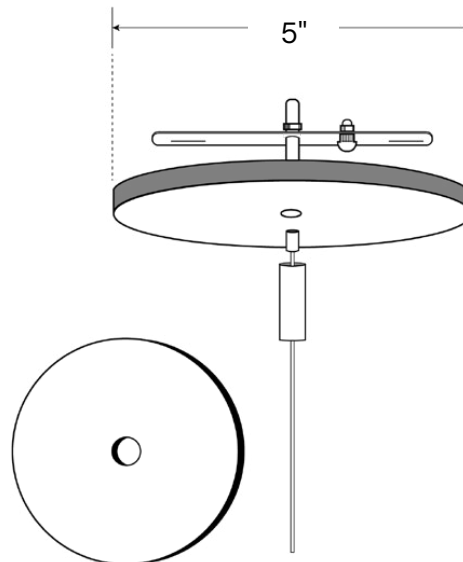

Non-powered Feed Kit

Available Black and White