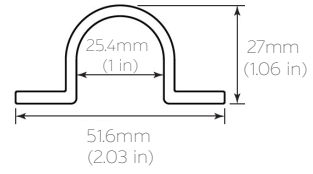

ACCESSORIES

VISIBLE MOUNTING CLIP (VMC)

DISCREET MOUNTING BRACKET (DMB)