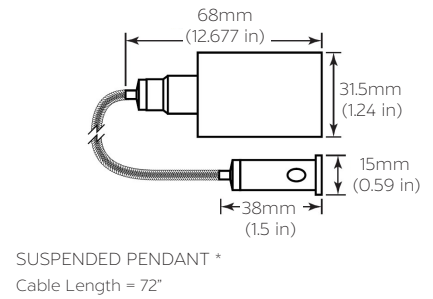

Vertical Pendant (VP)