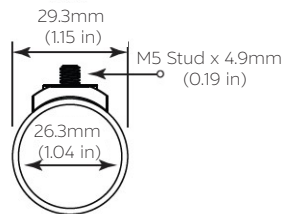

Horizontal Pendant (HP)