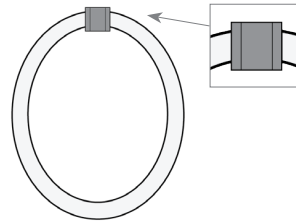

### Horizontal Telescopic Pendant (HTP)

\* 13 - 24" Extension

## ACCESSORIES

VISIBLE MOUNTING CLIP (VMC)

DISCREET MOUNTING BRACKET (DMB)

INFINITY JOINER (IJ)

## END FEED DIMENSIONS

END FEED

SIDE FEED