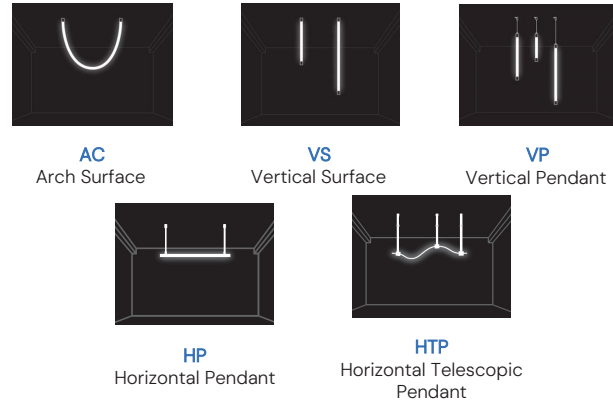

Mounting Options

ORDERING INFORMATION EXAMPLE: (12103-2-SR-VS-27K)

Model	Length	Power Feed	Mounting	Color Temp	RGB Controls	Options
12103	2 4 6 8 XX	SR Side Feed EF End Feed	AC Arch Surface VS Vertical Surface VP Vertical Pendant HP Horizontal Pendant HTP Horizontal Telescopic Pendant	24K 2400K 27K 2700K 30K 3000K 40K 4000K RGB RGB	(Blank) Not Required WIFI Mobile Application + WiFi RF RF Remote Control (White) DMX DMX Wall Control (White) DMX-W-WIFI DMX Wall Control (White) + WiFi DMX-B-WIFI DMX Wall Control (Black) + WiFi	VMC Visible Mounting Clip DMB Discreet Mounting Bracket IJ Infinity Joinder
	XX Custom Length Replace XX with length in inches