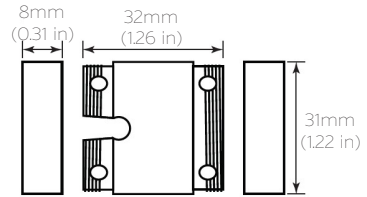

### Horizontal Telescopic Pendant (HTP)

\* 13 - 24" Extension

## ACCESSORIES

VISIBLE MOUNTING CLIP (VMC)

DISCREET MOUNTING BRACKET (DMB)

INFINITY JOINER (IJ)

## END FEED DIMENSIONS

END FEED

SIDE FEED