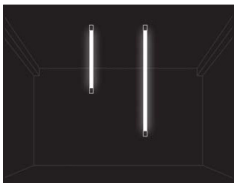

Vertical Surface (VS)