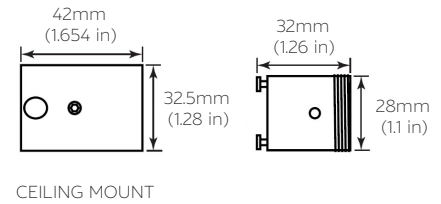

Vertical Surface (VS)