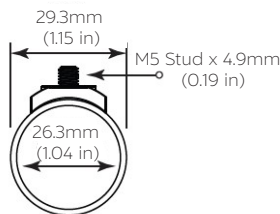

* 13 - 24" Extension