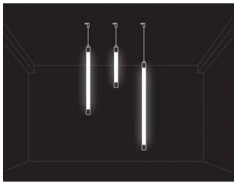

Vertical Pendant (VP)