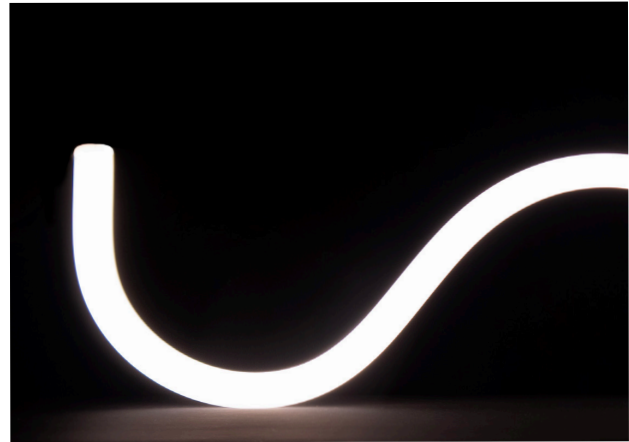

### INTENDED USE

Our semi-rigid LED light is a IP65 rated flexible LED fixture designed to be used in environments to create stunning 360 Degree illuminating designs. Suitable for indoor or outdoor applications, the flexible 360 Degree light offers many mounting such as horizontal or vertical surface and pendant.

### FEATURES

- Construction:** Factory-Installed Power Feed. Injection Moulded End-Caps
- Lens:** High performance acrylic optic securely attached to internal heat sink for maximum thermal dissipation
- Voltage:** 24V LED Fixture, 100-277V LED Driver
- Remote Driver:** Dimmable 4-in-1 Triac, ELV, MLV & 0-10V
- Wattage:** 6.08W per Ft
- Lumen:** 359 Lum per Ft (30K)
- CRI:** 90+
- Life:** 50,000 hours
- Max Run Length:** 16 Ft.
- Beam Angle:** 360 Degree
- Operating temperature:** -13°F ~131°F (-25°C ~ 55°C)
- Listings:** cULus listed, RoHS, Suitable for wet location, IP65 Rated, Flame Resistant, UV Resistant, Assembled in USA
- Warranty:** 5 Years Carefree for Parts & Components (Labor Not Included)