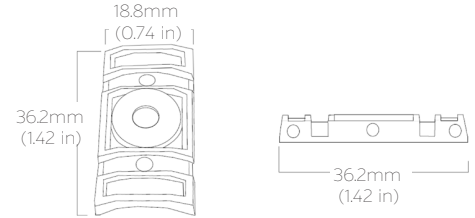

INFINITY JOINER (IJ)