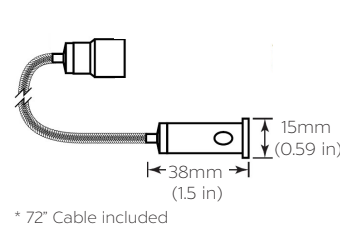

Horizontal Pendant (HP)