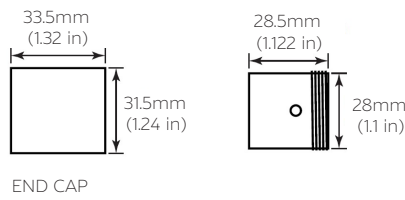

Vertical Surface (VS)