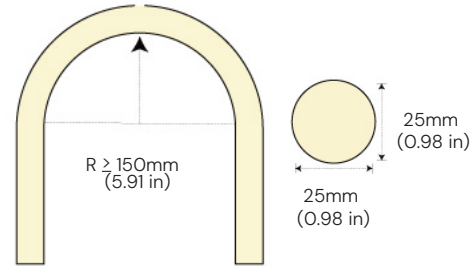

### FEATURES

- Construction:** Factory-Installed Power Feed. Injection Moulded End-Caps
- Lens:** High performance acrylic optic securely attached to internal heat sink for maximum thermal dissipation
- Voltage:** 24V LED Fixture, 100-277V LED Driver
- Remote Driver:** Dimmable 4-in-1 Triac, ELV, MLV & 0-10V
- Wattage:** 6.08W per Ft
- Lumen:** 359 Lum per Ft (30K)
- CRI:** 90+
- Life:** 50,000 hours
- Max Run Length:** 16 Ft.
- Beam Angle:** 360 Degree
- Operating temperature:** -13°F ~131°F (-25°C ~ 55°C)
- Listings:** cULus listed, RoHS, Suitable for wet location, IP65 Rated, Flame Resistant, UV Resistant, Assembled in USA
- Warranty:** 5 Years Carefree for Parts & Components (Labor Not Included)