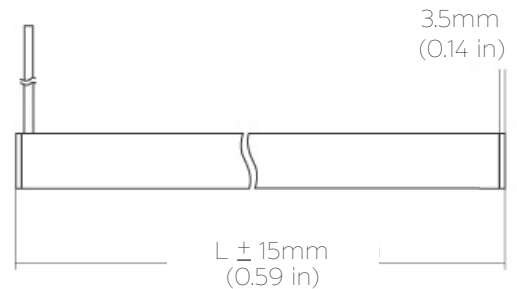

## ACCESSORIES

VISIBLE MOUNTING CLIP (VMC)

DISCREET MOUNTING BRACKET (DMB)

INFINITY JOINER (IJ)

## END FEED DIMENSIONS

END FEED

SIDE FEED