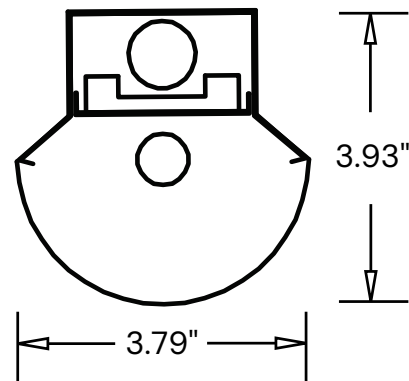

Project Name: _____ Type: _____ Quantity: _____

INTENDED USE

This industrial, commercial-grade LED linear light is available in 4-foot and 8-foot standard lengths, with a customizable finish color to suit various applications. Constructed from formed and welded 22-gauge steel, this corrosion-resistant fixture offers durability and long-lasting performance. Featuring a snap-in, glare-free lens, it delivers uniform, high-efficacy illumination for general and ambient lighting. Its versatile design allows for surface mounting on walls or ceilings, or pendant mounting with a specially engineered cable kit, making it an ideal solution for a wide range of settings.

Alcon 12122 Lombardy Industrial Linear Surface-Mount LED Downlight Strip

ORDERING INFORMATION Example:

Model	Mounting	Length	Wattage Lumens	Color Temp	Finish	Pendant Mounting	Options
12122	S Surface P Pendant	4 4 Foot	33 33W 4650 lm	30K 3000K 35K 3500K 40K 4000K 50K 5000K	WH White RAL#¹ Specify RAL # (Pg. 2)	Blank Not required	EM12 12 Watt, 1200 lm
		8 8 Foot	57 57W 7974 lm				
			80 80W 11,150 lm			AC4 4 Foot Aircraft Cable	
			86 86W 12,040 lm			AC8 8 Foot Aircraft Cable	
			93 93W 13,016 lm			AC20 20 Foot Aircraft Cable	
			112 112W 15,728 lm			ST2 2 Foot Stem	
			118 118W 16,500 lm			ST4 4 Foot Stem	
			143 143W 20,000 lm			ST8 8 Foot Stem	
			179 179W 25,000 lm				