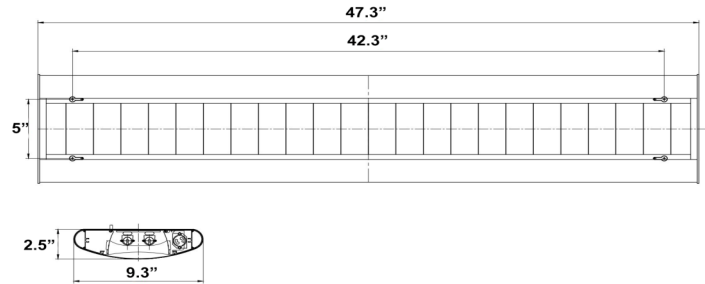

FIXTURE SPECIFICATIONS

INTENDED USE

The specification grade Alcon Lighting 12136 Architectural LED Linear Pendant Mount Direct Light Fixture delivers continuous clean lines and clear light to commercial, hospitality and residential interior lighting applications. Our modern, slim profiles and stylish linear chandelier designs offer excellent direct and indirect lighting and exceptional performance and versatility in offices, classrooms, conference rooms, museums, retail outlets, hotels, restaurants, and more.

FEATURES

- Construction:** Anodized Aluminum
- Wattage:** 40 Watts
- Lumens:** 4400lms
- CRI:** 80
- Voltage:** 120-277VAC 50/60Hz
- Dimming:** 0-10V Dimmable
- Life:** 50,000 Hours
- Power Factor:** >0.95
- Efficacy:** 115LM/W
- Operating Temperature:** -13°F ~ 104°F (-25°C ~ 40°C)
- Listings:** UL, DLC, IP20, LM79, Wet Location
- Warranty:** 5 Years Carefree for Parts & Components (Labor Not Included)