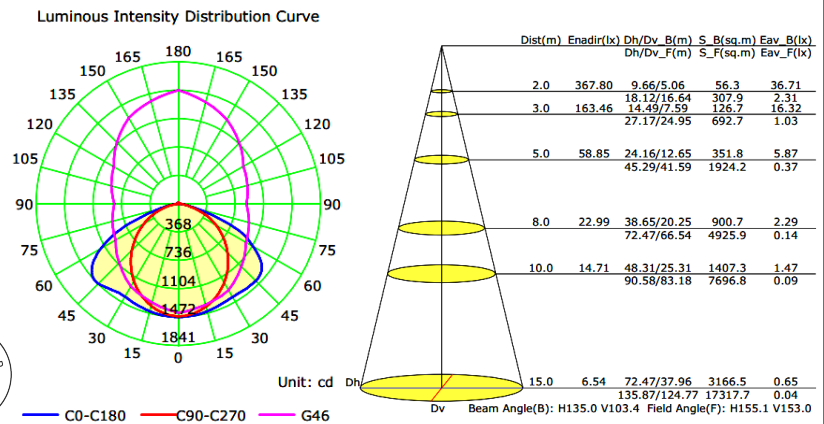

Illuminance at a Distance

Alcon Lighting 12136 Architectural LED Linear Pendant Mount Direct Light Fixture