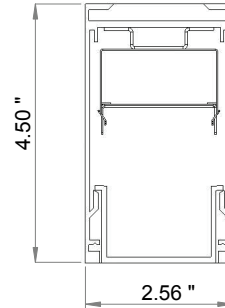

ORDERING INFORMATION Example: (12175-S-30K-WH)

Model	Size	Configuration	Wattage Lumens	Color Temp	Pendant Type	Finish	Options
12175	22-IND	22"W x 26"L	IND Individual Fixture 30W 30 Watts, 3000 Lumens 40W 40 Watts, 4000 Lumens 50W 50 Watts, 5000 Lumens 90W 90 Watts, 9000 Lumens 120W 120 Watts, 12000 Lumens 150W 150 Watts, 15000 Lumens	30K	AC 8.25' Aircraft Cable	WH	EM14 14 Watt Emergency Back-up
	41-IND	41"W x 47"L		35K		ST Stem	
				40K		SL	
				50K			
	46-IND	46"W x 57"L	TRI 3 Light 120W 120 Watts, 12,000 Lumens 144W 144 Watts, 14,400 Lumens 170W 170 Watts, 17,000 Lumens 360W 360 Watts, 36,000 Lumens 432W 432 Watts, 43,200 Lumens 510W 510 Watts, 51,000 Lumens				
	82-IND	82"W x 102"L					