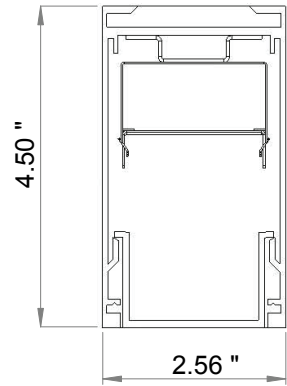

Project Name: _____ Type: _____ Quantity: _____

INTENDED USE

Using cold-rolled steel joiner brackets to make connections, our LED Hexagons are made to be linked together to create any layout, form or shape. These pendant mount linkable hexagons make a great addition to any space such as showrooms, hotel lobbies and creative spaces.

ORDERING INFORMATION Example: (12175-S-30K-WH)

Model	Size	Configuration	Wattage Lumens	Color Temp	Pendant Type	Finish	Options
12175	S 22"W x 26"L L 41"W x 47"L	IND Individual Fixture	30W 30 Watts, 3000 Lumens	30K 3000K	AC8 8.25' Aircraft Cable ST8 8.25' Stem	WH Matte White BK Matte Black SL Silver	XEM14 14 Watt Emergency Battery (External)
			40W 40 Watts, 4000 Lumens	35K 3500K			
	50W 50 Watts, 5000 Lumens		40K 4000K				
	90W 90 Watts, 9000 Lumens		50K 5000K				
	120W 120 Watts, 12000 Lumens						
	150W 150 Watts, 15000 Lumens						
	S-IND 46"W x 57"L L-IND 82"W x 102"L	TRI 3 Light	120W 120 Watts, 12,000 Lumens				
			144W 144 Watts, 14,400 Lumens				
			170W 170 Watts, 17,000 Lumens				
			360W 360 Watts, 36,000 Lumens				
			432W 432 Watts, 43,200 Lumens				
			510W 510 Watts, 51,000 Lumens				