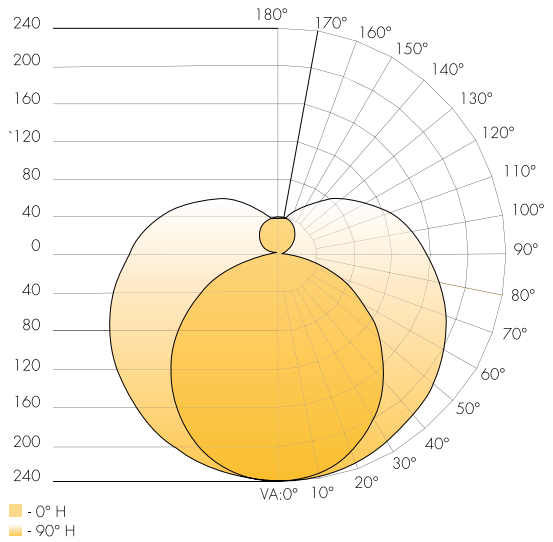

DIMENSIONS

	2 Foot	3 Foot	4 Foot	6 Foot	8 Foot
X ₁	ø2.25"	ø2.25"	ø2.25"	ø2.25"	ø2.25"
X ₂	1.50"	1.50"	1.50"	1.50"	1.50"
X ₃	24.30"	36.3"	48.30"	72.30"	96.30"
X ₄	0.5625"	0.5625"	0.5625"	0.5625"	0.5625"
X ₅	2.55"	2.55"	2.55"	2.55"	2.55"

Coefficients of Utilization – Zonal Cavity Method
Effective Floor Cavity Reflectance: 20%

RCC %:	80				70				50				30				10				0			
RW %:	70	50	30	0	70	50	30	0	50	30	20	10	50	30	20	10	50	30	20	10	50	30	20	10
RCR: 0	1.12	1.12	1.12	1.12	1.06	1.06	1.06	.71	.95	.95	.95	.85	.85	.85	.85	.75	.75	.75	.75	.71	.71	.71	.71	.71
1	.99	.93	.87	.82	.93	.87	.83	.53	.78	.74	.70	.69	.66	.63	.63	.61	.58	.56	.56	.52	.52	.52	.52	.52
2	.88	.79	.71	.64	.83	.74	.67	.42	.66	.60	.55	.58	.54	.50	.50	.51	.48	.44	.44	.41	.41	.41	.41	.41
3	.80	.68	.59	.52	.75	.64	.56	.34	.57	.50	.45	.50	.45	.41	.41	.44	.40	.36	.36	.33	.33	.33	.33	.33
4	.73	.60	.50	.43	.68	.56	.48	.29	.50	.43	.37	.44	.39	.34	.34	.39	.34	.30	.30	.27	.27	.27	.27	.27
5	.66	.53	.43	.36	.62	.50	.41	.24	.45	.37	.32	.39	.34	.29	.29	.35	.30	.26	.26	.23	.23	.23	.23	.23
6	.61	.47	.38	.31	.57	.45	.36	.21	.40	.33	.27	.35	.29	.25	.25	.31	.26	.22	.22	.20	.20	.20	.20	.20
7	.56	.43	.34	.27	.53	.40	.32	.19	.36	.29	.24	.32	.26	.22	.22	.28	.23	.20	.20	.17	.17	.17	.17	.17
8	.52	.39	.30	.24	.49	.37	.29	.17	.33	.26	.21	.29	.24	.19	.19	.26	.21	.17	.17	.15	.15	.15	.15	.15
9	.49	.35	.27	.21	.46	.33	.26	.15	.30	.23	.19	.27	.21	.17	.17	.24	.19	.16	.16	.14	.14	.14	.14	.14
10	.46	.32	.24	.19	.43	.31	.23	.13	.28	.21	.17	.25	.19	.15	.15	.22	.18	.14	.14	.12	.12	.12	.12	.12

4 Foot, 6.4W | 640 lm, 3500K

Zonal Lumen Summary

Zone	Lumens	%Luminaire
0-30	187.2	13.2%
0-40	314.9	22.3%
0-60	608.8	43.1%
60-90	392.8	27.8%
70-100	344.7	24.4%
90-120	251.6	17.8%
0-90	1,001.6	70.9%
90-180	412.0	29.1%
0-180	1,413.6	100%