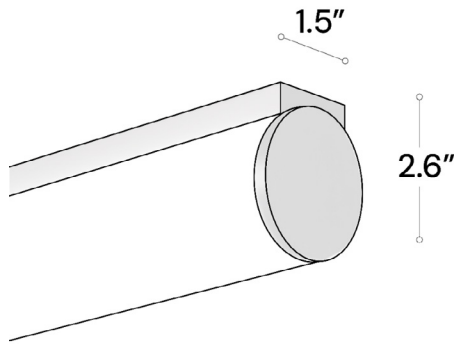

ORDERING INFORMATION Example:

Model	Mounting	Length	Color Temp	Wattage | Lumens Wattage and Lumens per Foot	Finish	Pendant Mounting	Surface Mounting Kits
12185	S Surface	2 2 Foot	27K 2700K	D6 6.4W | 640 lm	WH White	Blank Not Required	Blank Not Required
	P Pendant	3 3 Foot	30K 3000K	D9 9.6W | 960 lm	Matte	AC4 4' Aircraft Cable	HD Hard Lid/Drywall Ceiling
		4 4 Foot	35K 3500K	D12 12.8W | 1280 lm	Black	AC6 6' Aircraft Cable	TB T-Bar Grid Ceiling
		6 6 Foot	40K 4000K		SL Silver	AC8 8' Aircraft Cable	DW Drywall Wall Mount
		8 8 Foot