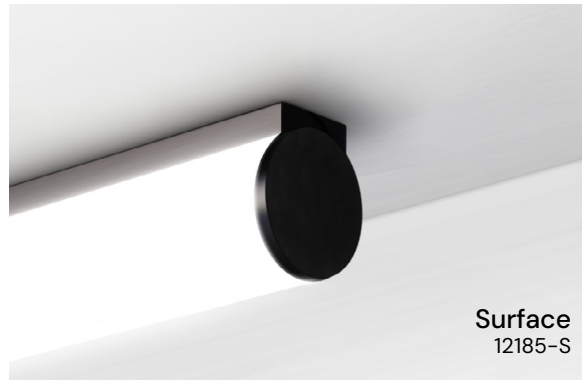

Project Name: _____ Type: _____ Quantity: _____

INTENDED USE

Alcon Lighting's 2.6-Inch Semi-Direct Wraparound Linear LED Light features a sleek, low-profile design with high-performance illumination. Engineered for balanced lighting, it delivers 70% direct and 30% indirect distribution through a premium diffuser, ensuring smooth, uniform light without dark spots or pixelation. With multiple static color temperature options and three output levels, it offers versatility for a range of applications, making it an ideal choice for offices, hospitality settings, studios, galleries, warehouses, and contemporary residential spaces..

FEATURES

Construction: 9/16" x 1.5" extruded T5-6063 aluminum with clear anodized finish for enhanced corrosion resistance

Lens: Extruded acrylic blend with 80% transmissivity, designed to slide into the housing

Housing: Includes an internal screw channel for LED board mounting, dual internal L channels for lens installation, and an external T channel for mounting hardware attachment

Mounting: Surface or pendant installation

Listing: Buy American Act Compliant

Pendant
12185-P

Surface
12185-S

ORDERING INFORMATION Example:

Model	Mounting	Length	Color Temp	Wattage Lumens <small>Wattage and Lumens per Foot</small>	Finish	Pendant Mounting	Surface Mounting Kits
12185	S Surface	2 2 Foot	27K 2700K	D6 6.4W 640 lm	WH White	Blank Not Required	Blank Not Required
	P Pendant	3 3 Foot	30K 3000K	D9 9.6W 960 lm	Matte	AC4 4' Aircraft Cable	HD Hard Lid/Drywall Ceiling
		4 4 Foot	35K 3500K	D12 12.8W 1280 lm	Black	AC6 6' Aircraft Cable	TB T-Bar Grid Ceiling
		6 6 Foot	40K 4000K		SL Silver	AC8 8' Aircraft Cable	DW Drywall Wall Mount
		8 8 Foot					