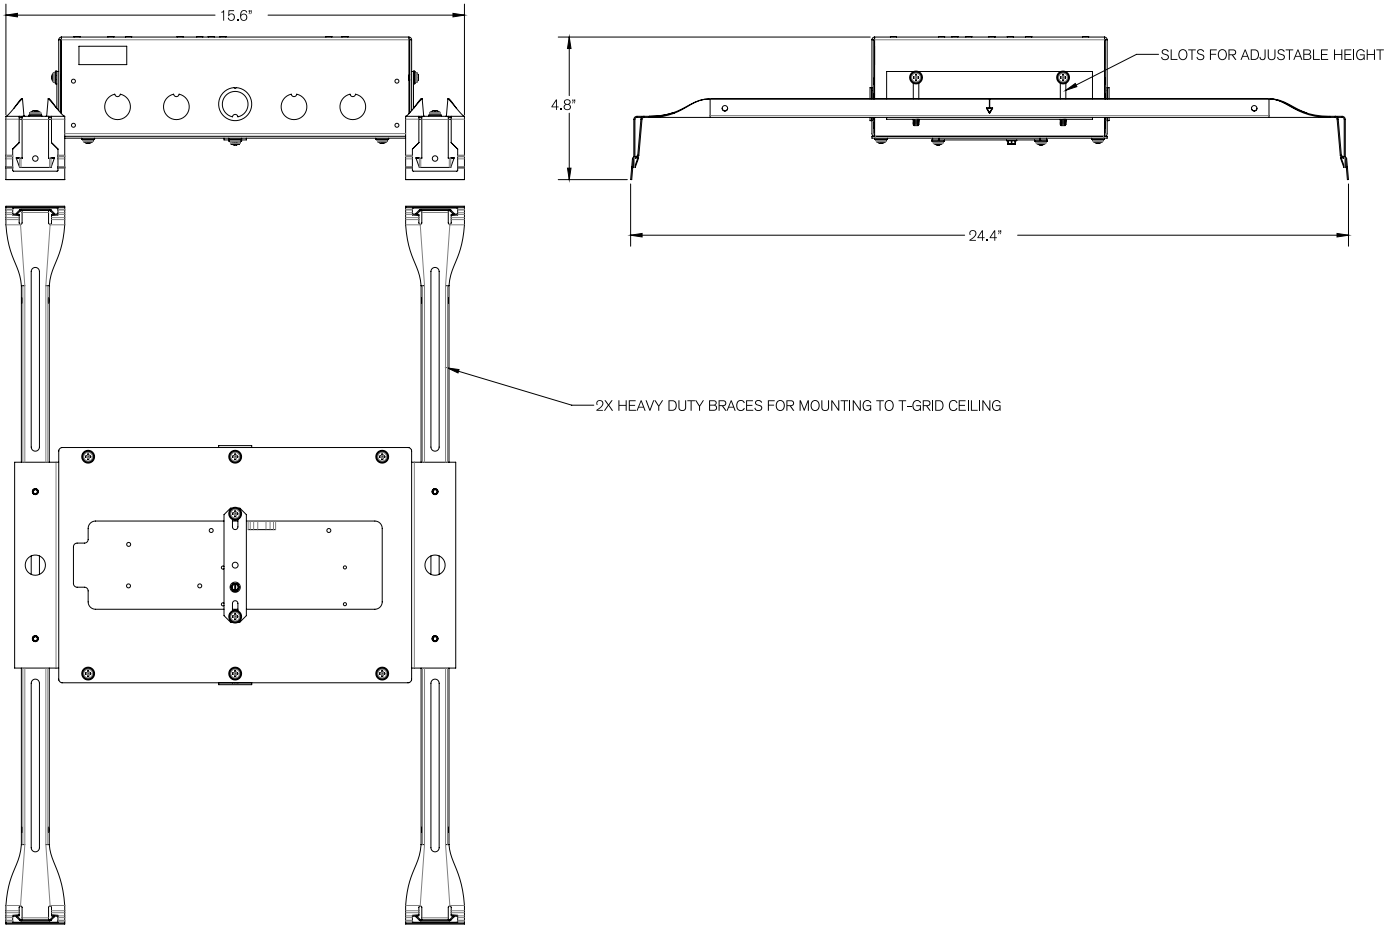

MOUNTING KITS

T-Bar Grid Ceiling