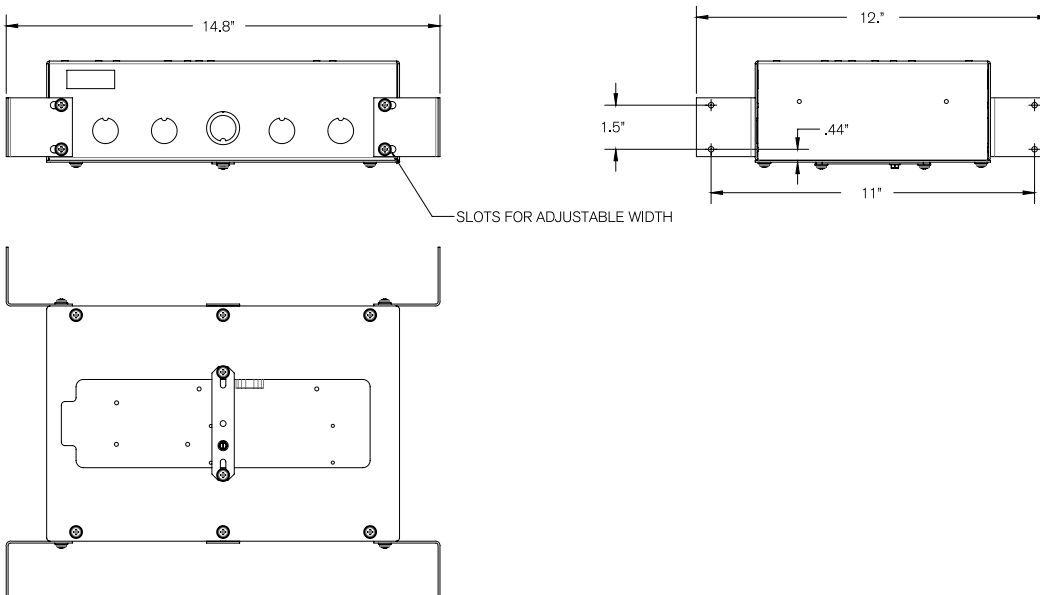

MOUNTING KITS

T-Bar Grid Ceiling

Wall Mount