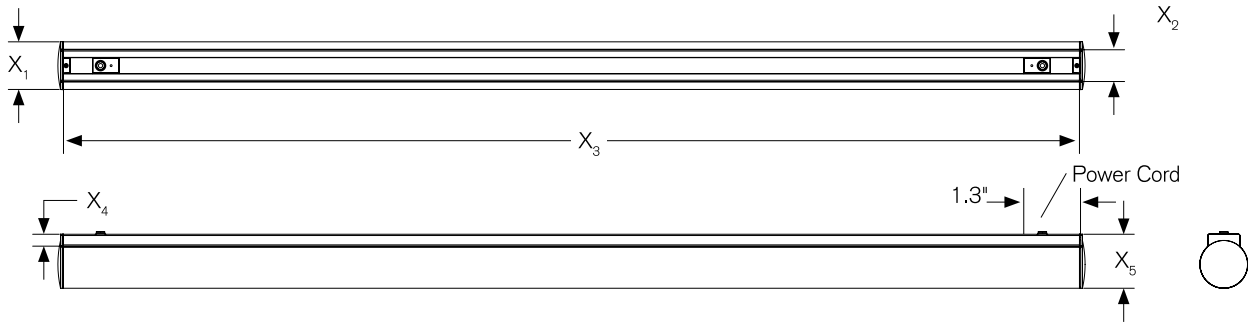

Housing: Includes an internal screw channel for LED board mounting, dual internal L channels for lens installation, and an external T channel for mounting hardware attachment

Mounting: Surface or pendant installation

DIMENSIONS

	2 Foot	3 Foot	4 Foot	6 Foot	8 Foot
X ₁	ø2.25"	ø2.25"	ø2.25"	ø2.25"	ø2.25"
X ₂	1.50"	1.50"	1.50"	1.50"	1.50"
X ₃	24.30"	36.3"	48.30"	72.30"	96.30"
X ₄	0.5625"	0.5625"	0.5625"	0.5625"	0.5625"
X ₅	2.55"	2.55"	2.55"	2.55"	2.55"