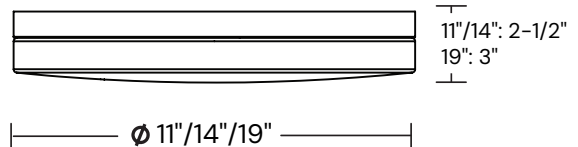

Project Name: _____ Type: _____ Quantity: _____

INTENDED USE

This low-profile round flush mount LED ceiling light, available in 11-inch, 14-inch, and 19-inch sizes, combines a sleek metal finish with a white acrylic diffuser for soft, even illumination. It features a 5-position field-adjustable color temperature selection (2700K, 3000K, 3500K, 4000K, and 5000K) and a high CRI of 90+ for superior color rendering. With lumen outputs ranging from 1,150 to 2,800 and wattages from 15W to 35W, these fixtures are versatile and energy-efficient. Compatible with TRIAC and ELV dimming, and suitable for damp locations, they are ideal for enhancing commercial, corporate, and hospitality environments.

11"

14"

19"

Size	Wattage	Lumens
11"	15W	1150 lm
14"	20W	1500 lm
19"	35W	2800 lm

ORDERING INFORMATION Example:

Model	Size	Finish
12210	11 11 Inches	BK Black
	14 14 Inches	SN Satin Nickel
	19 19 Inches	

Alcon Lighting 12210 Low-Profile Round Flush Mount LED Ceiling Light