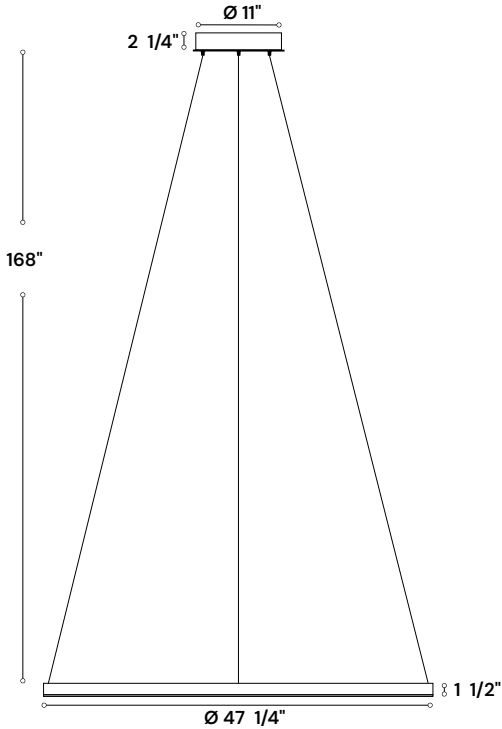

### INTENDED USE

The Cirkel Medium LED Pendant is an architectural-grade fixture featuring a brushed silver metal finish and a white glass shade. Combining energy efficiency with modern design, it delivers bright, even illumination through opal-diffused LED lighting. Its oversized machined aluminum rings create a striking visual centerpiece, making it ideal for enhancing dining areas and entryways with a sophisticated focal point.

### FEATURES

- Construction:** Brushed silver metal
- Shade:** White Glass
- Support Type:** 168-Inch field adjustable Aircraft Cable
- Color Temperature:** 3000K
- Wattage:** 58W
- Voltage:** 120V
- Delivered Lumens:** 2698 lm
- Dimming:** TRIAC 120V
- Beam Angle:** 360°
- CRI:** 90+
- Warranty:** 5 Years carefree for parts & components (Labor not included)
- Listings:** cETLus, Title 24, IP22, only suitable for dry locations.