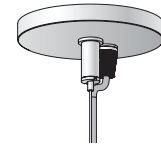

FEATURES

- Construction:** Extruded aluminum outer housing
Adjustable power cord and AC cables with push button grippers are standard
- Lens:** White frosted acrylic diffuser
- Reflector:** Glare-free, one piece, heavy gauge aluminum
- Dimensions:** Width 1.10" x Depth 2.20"
- Mounting:** All standard J-boxes
- Remote Canopy:** 3.80" D x 0.45" H
- Pendant:** 8' adjustable aircraft cables/power cord included
(Custom length available, consult MFG)
- Voltage:** 120/277VAC
- Dimming:** 0-10V (100-1%) for static white options
- CRI:** 90+
- External Emergency Back-up Battery:** 10 Watts for 90 Minutes
- Listings:** ETL listed per UL and CSA standards, Made in USA, Buy American Act (BAA) compliant

¹ This option reduces mA, watts, and delivered lumens by half.
² Canopy and cord finish will match the fixture's finish.
³ Designed for remote installation, with a red indicator light and test switch housed in a convenient ceiling-mounted box. Extends remote driver length to 36 inches.
⁴ Direct and indirect LEDs may be wired separately. The quantity of drivers, quantity of feed points, and size of driver box (36")* may increase.
⁵ See further information on page 3.

Alcon 12258 Half Circle 180° LED Pendant Uplight and Downlight

Cross Section

Remote Driver Mounting

Remote Driver Canopy
3.80" D x 0.45" H

End Caps
Included

Joiner

EXAMPLE OF THE DESIGNS MADE POSSIBLE WITH THE CONTOUR