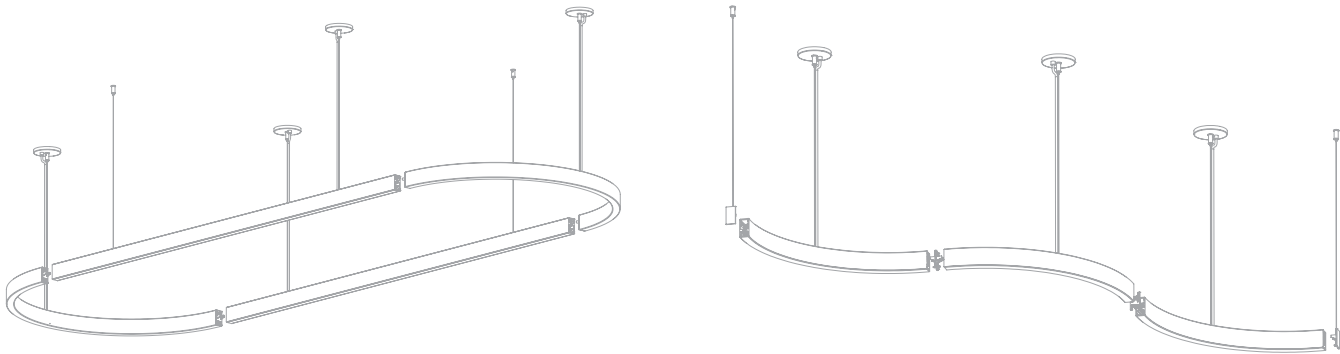

Project Name: _____ Type: _____ Quantity: _____

INTENDED USE

Featuring an elegant and original design, this large, architectural-grade LED half circle pendant affords powerful downlighting and uplighting. Designed with hospitality, residential and commercial interiors in mind, our light comes in extruded aluminum outer housing with a glare-free reflector. The distinctive light includes adjustable aircraft cables for hanging.

FEATURES

- Construction:** Extruded aluminum outer housing
Adjustable power cord and AC cables with push button grippers are standard
- Lens:** White frosted acrylic diffuser
- Reflector:** Glare-free, one piece, heavy gauge aluminum
- Dimensions:** Width 1.10" x Depth 2.20"
- Mounting:** All standard J-boxes
- Remote Canopy:** 3.80" D x 0.45" H
- Pendant:** 8' adjustable aircraft cables/power cord included
(Custom length available, consult MFG)
- Voltage:** 120/277VAC
- Dimming:** 0-10V (100-1%) for static white options
- CRI:** 90+
- External Emergency Back-up Battery:** 10 Watts for 90 Minutes
- Listings:** ETL listed per UL and CSA standards, Made in USA, Buy American Act (BAA) compliant

¹ This option reduces mA, watts, and delivered lumens by half.
² Canopy and cord finish will match the fixture's finish.
³ Designed for remote installation, with a red indicator light and test switch housed in a convenient ceiling-mounted box. Extends remote driver length to 36 inches.
⁴ Direct and indirect LEDs may be wired separately. The quantity of drivers, quantity of feed points, and size of driver box (36")* may increase.
⁵ See further information on page 3.

Alcon 12258 Half Circle 180° LED Pendant Uplight and Downlight

Cross Section

Remote Driver Mounting

Remote Driver Canopy
3.80" D x 0.45" H

End Caps
Included

Joiner

EXAMPLE OF THE DESIGNS MADE POSSIBLE WITH THE CONTOUR