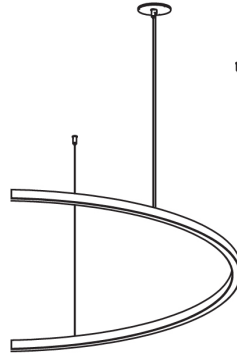

Remote Driver Mounting

Remote Driver Canopy
3.80" D x 0.45" H