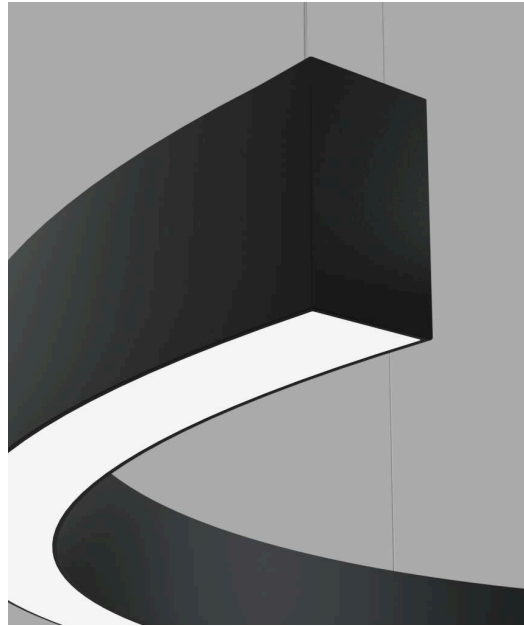

Project Name: _____ Type: _____ Quantity: _____

INTENDED USE

Featuring an elegant and original design, this large, architectural-grade LED half circle pendant affords powerful downlighting and uplighting. Designed with hospitality, residential and commercial interiors in mind, our light comes in extruded aluminum outer housing with a glare-free reflector. The distinctive light includes adjustable aircraft cables for hanging.

FEATURES

- **Construction:** Extruded aluminum outer housing
  Adjustable power cord and AC cables with push button grippers are standard
- **Lens:** White frosted acrylic diffuser
- **Reflector:** Glare-free, one piece, heavy gauge aluminum
- **Dimensions:** Width 1.10" x Depth 2.20"
- **Mounting:** All standard J-boxes
- **Remote Canopy:** 3.80" D x 0.45" H
- **Pendant:** 8' adjustable aircraft cables/power cord included
  (Custom length available, consult MFG)
- **Voltage:** 120/277VAC
- **Dimming:** 0-10V (100-1%) for static white options
- **CRI:** 90+
- **External Emergency Back-up Battery:** 10 Watts for 90 Minutes
- **Listings:** ETL listed per UL and CSA standards, Made in USA, Buy American Act (BAA) compliant

Linear Length Options

- **L2** – 2 ft. (23.65")
- **L3** – 3 ft. (35.00")
- **L4** – 4 ft. (46.40")
- **L5** – 5 ft. (57.75")
- **L6** – 6 ft. (69.15")
- **L8** – 8 ft. (91.90")