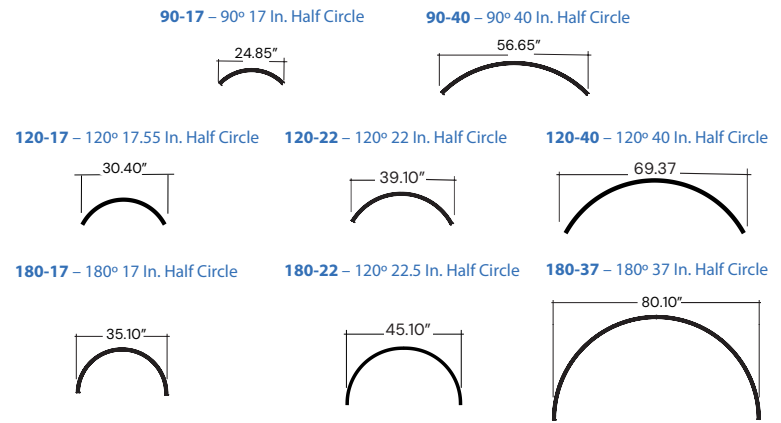

Circle Shape Options

ORDERING INFORMATION Example: 12258-C-2-90-2-L4-2-30K-SL-WH

Model	Circle Shapes | Radius | Wattage | Lumens	Linear Length | Wattage | Lumens	Optics	Color Temperature	Finish²	Options
12258	90-17	(Blank)	Blank¹	30K	WH	EM10X³
	90° | 17 in. | 24 Watts | 2045 lm	Circle Shape Only	Direct Downlight	3000K	White	10W External Emergency Back-up Battery
	90-22	L2	DI	35K	BK	AB⁴
	90° | 22.55 in. | 28 Watts | 2100 lm	2 Foot | 20 Watts | 1732 Lumens	Direct / Indirect	3500K	Black	AB Switching
	90-37	L3		40K	SL	XX
	90° | 37 in. | 49 Watts | 4100 lm	3 Foot | 30 Watts | 2585 Lumens		4000K	Silver	Custom AC Cable/Power Cord (25' Max)
	120-17	L4		RGBW		DMX-W-WIFI⁵
	120° | 17.55 in. | 30 Watts | 2700 lm	4 Foot | 40 Watts | 3465 Lumens		RGB+ W (3500K)		DMX Wall Control (White) + WiFi
	120-22	L5				DMX-B-WIFI⁵
	120° | 22 in. | 43 Watts | 3630 lm	5 Foot | 50 Watts | 4317 Lumens				DMX Wall Control (Black) + WiFi
	120-40	L6				
	120° | 40 in. | 80 Watts | 5460 lm	6 Foot | 60 Watts | 5170 Lumens				
180-17	L8					
180° | 17 in. | 44 Watts | 4100 lm	8 Foot | 80 Watts | 6930 Lumens					
180-22	Lx					
180° | 22.55 in. | 56 Watts | 4200 lm	Custom Length					
180-37						
180° | 37 in. | 98 Watts | 8200 lm						

Alcon 12258 Half Circle 180° LED Pendant Uplight and Downlight