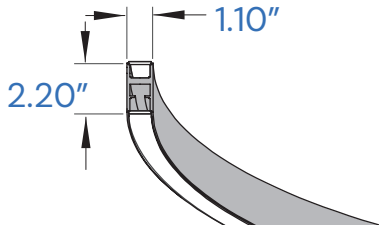

Cross Section