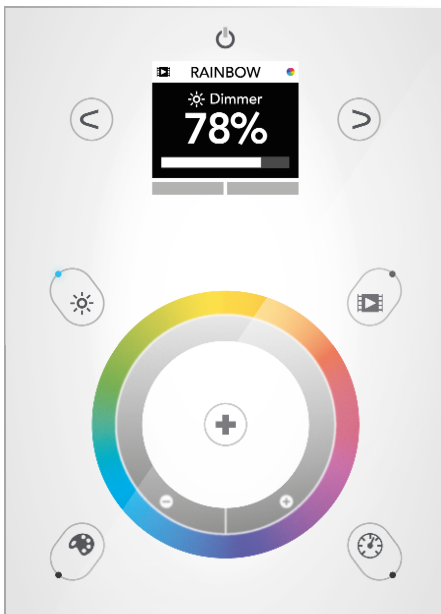

¹ This option reduces mA, watts, and delivered lumens by half.
² Canopy and cord finish will match the fixture's finish.
³ Designed for remote installation, with a red indicator light and test switch housed in a convenient ceiling-mounted box. Extends remote driver length to 36 inches.
⁴ Direct and indirect LEDs may be wired separately. The quantity of drivers, quantity of feed points, and size of driver box (36")* may increase.
⁵ See further information on page 3.

Alcon 12258 Half Circle 180° LED Pendant Uplight and Downlight

Cross Section

Remote Driver Mounting

Remote Driver Canopy
3.80" D x 0.45" H

End Caps
Included

Joiner

EXAMPLE OF THE DESIGNS MADE POSSIBLE WITH THE CONTOUR

COMPATIBLE DIMMERS FOR STATIC WHITE

	ALCON LIGHTING	LUTRON	LEVITON
0-10 V	2100 2101 2102	Diva DDTV	IP-710-DL

RGB DMX CONTROLS

DMX-W-WIFI
DMX Wall Control (White) + WiFi

DMX-B-WIFI
DMX Wall Control (Black) + WiFi

COLOR TEMPERATURE GUIDE

2700K	3000K	3500K	4000K	5000K
WARM WHITE	SOFT WHITE GLOW	NEUTRAL GLOW	COOL WHITE GLOW	DAYLIGHT GLOW
friendly personal intimate	soft warm pleasing	sociable inviting non-threatening	neat clean efficient	bright cool alert
HOMES LIBRARIES RESTAURANTS	HOMES HOTEL ROOMS LOBBIES RETAIL STORES	EXECUTIVE OFFICES RECEPTION AREAS SUPERMARKETS	OFFICES CLASSROOMS MASS MERCHANDISERS SHOWROOMS	GRAPHICS INDUSTRY HOSPITALS GALLERIES BEAUTY SALONS
X	✓	✓	✓	X