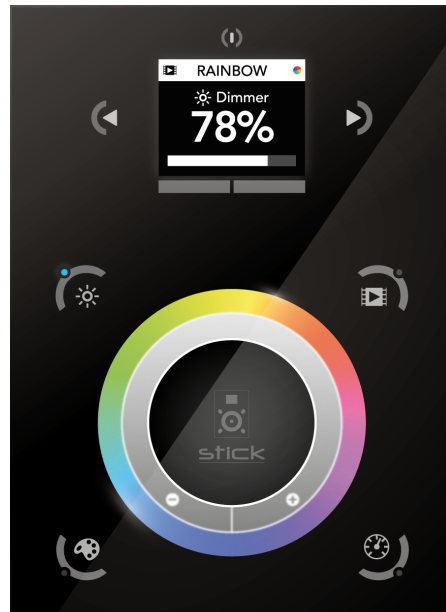

DMX-B-WIFI
DMX Wall Control (Black) + WiFi