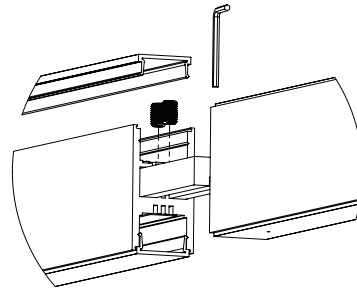

FEATURES

- Construction:** Extruded aluminum outer housing
Adjustable power cord and AC cables with push button grippers are standard
- Lens:** White frosted acrylic diffuser
- Reflector:** Glare-free, one piece, heavy gauge aluminum
- Dimensions:** Width 1.10" x Depth 2.20"
- Mounting:** All standard J-boxes
- Remote Canopy:** 3.80" D x 0.45" H
- Pendant:** 8' adjustable aircraft cables/power cord included
(Custom length available, consult MFG)
- Voltage:** 120/277VAC
- Dimming:** 0-10V (100-1%) for static white options
- CRI:** 90+
- External Emergency Back-up Battery:** 10 Watts for 90 Minutes
- Listings:** ETL listed per UL and CSA standards, Made in USA, Buy American Act (BAA) compliant

¹ This option reduces mA, watts, and delivered lumens by half.
² Canopy and cord finish will match the fixture's finish.
³ Designed for remote installation, with a red indicator light and test switch housed in a convenient ceiling-mounted box. Extends remote driver length to 36 inches.
⁴ Direct and indirect LEDs may be wired separately. The quantity of drivers, quantity of feed points, and size of driver box (36")* may increase.
⁵ See further information on page 3.

Alcon 12258 Half Circle 180° LED Pendant Uplight and Downlight

Cross Section

Remote Driver Mounting

Remote Driver Canopy
3.80" D x 0.45" H

End Caps
Included

Joiner

EXAMPLE OF THE DESIGNS MADE POSSIBLE WITH THE CONTOUR