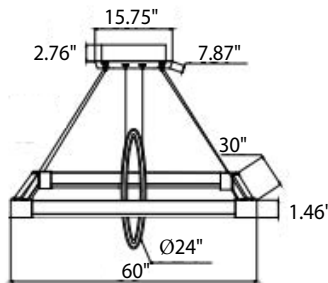

Smart Life App for Tunable White available on [iOS](#) and [Android](#)

ORDERING INFORMATION Example: (12263-32-A-CTS-BK)

Model	Size | Wattage | Lumen	Style	Color Temperature	Dimming Driver	Finish	Options
12263	16 24" x 48" Square + Ø16" Ring | 80W | 6800 L	A Surface Mount Driver	CTS Color Temp Switch ^{Standard} (3K/35K/4K) TW^{1,2} Tunable White from 3K-4K Dimmable via Wall Switch / App	010 0-10V Dimming (100-277V) ^{Standard} TRI TRIAC (120-277V) (Blank) Not Required for Tunable White	BK Black SL Silver WH White BR Bronze	REM5 5W Remote Emergency Back-Up Battery
	24 30" x 60" Square + Ø24" Ring | 100W | 8500 L	B Remote Driver				REM10 10W Remote Emergency Back-Up Battery
	32 36" x 72" Square + Ø32" Ring | 120W | 10200 L					REM17 17W Remote Emergency Back-Up Battery

¹ Includes Tunable White Wall Switch. Required for use.
² Dimming Driver not required for Tunable White.