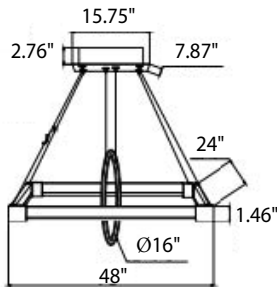

ORDERING INFORMATION Example: (12263-32-A-CTS-BK)

Model	Size | Wattage | Lumen	Style	Color Temperature	Dimming Driver	Finish	Options
12263	16 24" x 48" Square + Ø16" Ring | 80W | 6800 L	A Surface Mount Driver	CTS Color Temp Switch ^{Standard} (3K/35K/4K) TW^{1,2} Tunable White from 3K-4K Dimmable via Wall Switch / App	010 0-10V Dimming (100-277V) ^{Standard} TRI TRIAC (120-277V) (Blank) Not Required for Tunable White	BK Black SL Silver WH White BR Bronze	REM5 5W Remote Emergency Back-Up Battery
	24 30" x 60" Square + Ø24" Ring | 100W | 8500 L	B Remote Driver				REM10 10W Remote Emergency Back-Up Battery
	32 36" x 72" Square + Ø32" Ring | 120W | 10200 L					REM17 17W Remote Emergency Back-Up Battery

¹ Includes Tunable White Wall Switch. Required for use.
² Dimming Driver not required for Tunable White.