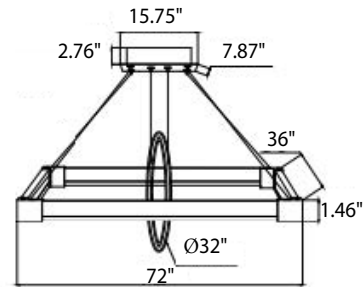

Smart Life App for Tunable White available on [iOS](#) and [Android](#)

Tunable White Wall Switch Included

ORDERING INFORMATION Example: (12263-32-A-CTS-BK)

Model	Size | Wattage | Lumen	Style	Color Temperature	Dimming Driver	Finish	Options
12263	16 24" x 48" Square + Ø16" Ring | 80W | 6800 L	A Surface Mount Driver	CTS Color Temp Switch ^{Standard} (3K/35K/4K) TW^{1,2} Tunable White from 3K-4K Dimmable via Wall Switch / App	010 0-10V Dimming (100-277V) ^{Standard} TRI TRIAC (120-277V) (Blank) Not Required for Tunable White	BK Black SL Silver WH White BR Bronze	REM5 5W Remote Emergency Back-Up Battery
	24 30" x 60" Square + Ø24" Ring | 100W | 8500 L	B Remote Driver				REM10 10W Remote Emergency Back-Up Battery
	32 36" x 72" Square + Ø32" Ring | 120W | 10200 L					REM17 17W Remote Emergency Back-Up Battery

¹ Includes Tunable White Wall Switch. Required for use.
² Dimming Driver not required for Tunable White.