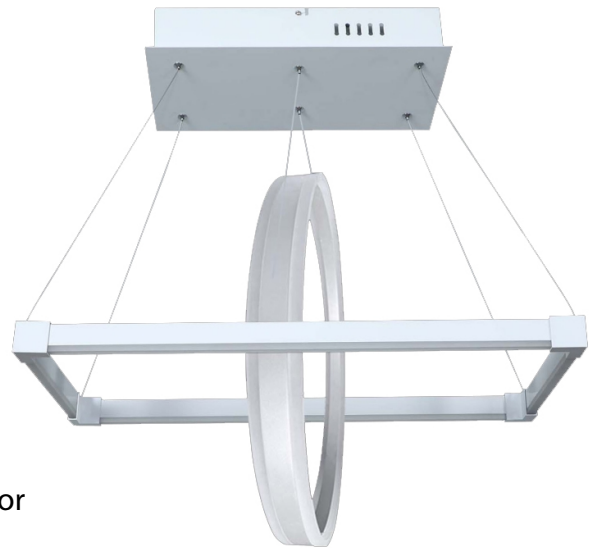

Project Name:

Type:

Quantity:

FIXTURE SPECIFICATIONS

INTENDED USE

Our ultra-modern LED square light fixture features a striking design. With a center ring encompassed by a square, this made in the USA pendant, provides purposeful lighting that is ideal for use in commercial, hospitality or residential spaces.

FEATURES

- Construction:** Aluminum frame hung by iron canopy
- Lens:** Glare-free frosted acrylic
- Mounting:** 10' Adjustable Aircraft Cable/Power Cord
- Beam Spread:** 120°
- Color Temperature Switch:** Capable of switching color temperatures from 3000K 3500K 4000K
- Voltage:** 100-277V
- Life:** 50,000 Hours
- Operating Temperature:** -40°F to 122°F
- Listings:** cULus certified, FCC, Made in America
- Warranty:** 5 Years Carefree for Parts & Components (Labor Not Included)

Smart Life App for Tunable White available on [iOS](#) and [Android](#)

Tunable White Wall Switch Included

ORDERING INFORMATION Example: (12263-32-A-CTS-BK)

Model	Size   Wattage   Lumen	Style	Color Temperature	Dimming Driver	Finish	Options
12263	16 24" x 48" Square + Ø16" Ring   80W   6800 L	A Surface Mount Driver	CTS Color Temp Switch <sup>Standard</sup> (3K/35K/4K) TW <sup>1,2</sup> Tunable White from 3K-4K Dimmable via Wall Switch / App	010 0-10V Dimming (100-277V) <sup>Standard</sup> TRI TRIAC (120-277V) (Blank) Not Required for Tunable White	BK Black SL Silver WH White BR Bronze	REM5 5W Remote Emergency Back-Up Battery
	24 30" x 60" Square + Ø24" Ring   100W   8500 L	B Remote Driver				REM10 10W Remote Emergency Back-Up Battery
	32 36" x 72" Square + Ø32" Ring   120W   10200 L					REM17 17W Remote Emergency Back-Up Battery