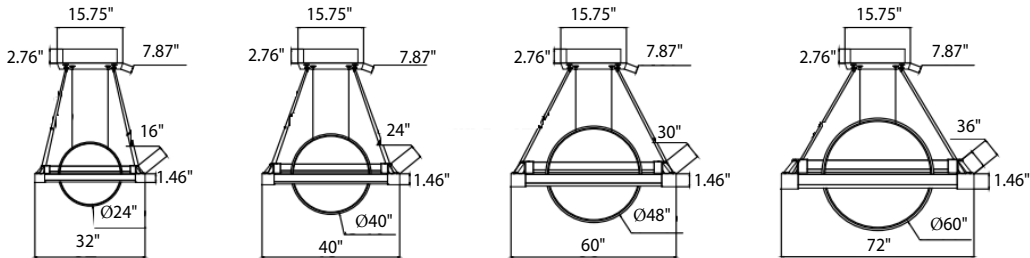

Smart Life App for Tunable White available on [iOS](#) and [Android](#)

Tunable White Wall Switch Included

ORDERING INFORMATION Example: (12264-16-A-CTS-BK)

Model	Size | Wattage | Lumen	Style	Color Temperature	Dimming Driver	Finish	Options
12264	16 | 16" x 32" Square + Ø16" Ring | 60W | 5100 L	A Surface Mount Driver	CTS Color Temp Switch Standard (3K/35K/4K) TW^{1,2} Tunable White from 3K-4K Dimmable via Wall Switch / App	010 0-10V Dimming (100-277V) Standard TRI TRIAC (120-277V) (Blank) Not Required for Tunable White	BK Black SL Silver WH White BR Bronze	REM5 5W Remote Emergency Back-Up Battery REM10 10W Remote Emergency Back-Up Battery REM17 17W Remote Emergency Back-Up Battery
	24 | 24" x 48" Square + Ø24" Ring | 100W | 8500 L	B Remote Driver				
	48 | 30" x 60" Square + Ø48" Ring | 120W | 10200 L					
	80 | 36" x 72" Square + Ø60" Ring | 150W | 12750 L					

¹ Includes Tunable White Wall Switch. Required for use.
² Dimming Driver not required for Tunable White.