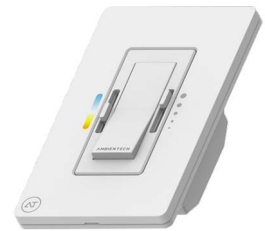

Project Name:

Type:

Quantity:

Alcon 12263 Modern Triangle LED Pendant

FIXTURE SPECIFICATIONS

INTENDED USE

Our ultra-modern LED square light fixture features a striking design. With a center ring encompassed by a square, this made in the USA pendant, provides purposeful lighting that is ideal for use in commercial, hospitality or residential spaces.

FEATURES

Construction: Aluminum frame hung by iron canopy

Lens: Glare-free frosted acrylic

Mounting: 10' Adjustable Aircraft Cable/Power Cord

Beam Spread: 120°

Color Temperature Switch: Capable of switching color temperatures from 3000K 3500K 4000K

Voltage: 100-277V

Life: 50,000 Hours

Operating Temperature: -40°F to 122°F

Listings: cULus certified, FCC, Made in America

Warranty: 5 Years Carefree for Parts & Components (Labor Not Included)

Smart Life App for Tunable White available on [iOS](#) and [Android](#)

Tunable White Wall Switch Included

ORDERING INFORMATION Example: (12264-16-A-CTS-BK)

Model	Size Wattage Lumen	Style	Color Temperature	Dimming Driver	Finish	Options
12264	16 16" x 32" Square + Ø16" Ring 60W 5100 L	A Surface Mount Driver	CTS Color Temp Switch <small>Standard</small> (3K/35K/4K) TW ^{1,2} Tunable White from 3K-4K Dimmable via Wall Switch / App	010 0-10V Dimming (100-277V) <small>Standard</small> TRI TRIAC (120-277V) (Blank) Not Required for Tunable White	BK Black SL Silver WH White BR Bronze	REM5 5W Remote Emergency Back-Up Battery REM10 10W Remote Emergency Back-Up Battery REM17 17W Remote Emergency Back-Up Battery
	24 24" x 48" Square + Ø24" Ring 100W 8500 L	B Remote Driver				
	48 30" x 60" Square + Ø48" Ring 120W 10200 L					
	80 36" x 72" Square + Ø60" Ring 150W 12750 L					