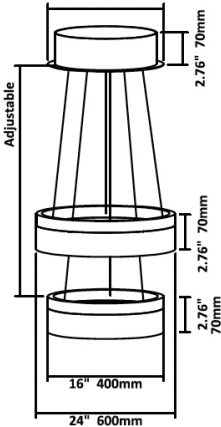

24" | 30W

Zigbee/DMX 11.81" 300mm
Color Selectable 9.84" 250mm

32" | 40W

Zigbee/DMX 11.81" 300mm
Color Selectable 9.84" 250mm

40" | 50W

Zigbee/DMX 11.81" 300mm
Color Selectable 9.84" 250mm

48" | 600W

Zigbee/DMX 11.81" 300mm
Color Selectable 9.84" 250mm

60" | 70W

Zigbee/DMX 11.81" 300mm
Color Selectable 9.84" 250mm

72" | 80W

Zigbee/DMX 11.81" 300mm
Color Selectable 9.84" 250mm

Tier 2

16"+24" | 50W

Zigbee/DMX 11.81" 300mm
Color Selectable 9.84" 250mm

32"+40" | 90W

Zigbee/DMX 11.81" 300mm
Color Selectable 9.84" 250mm

40"+48" | 90W

Zigbee/DMX 11.81" 300mm
Color Selectable 9.84" 250mm

60"+72" | 150W

Zigbee/DMX 15.75" 400mm
Color Selectable 11.81" 300mm

Tier 3

Tier 4

Tier 5