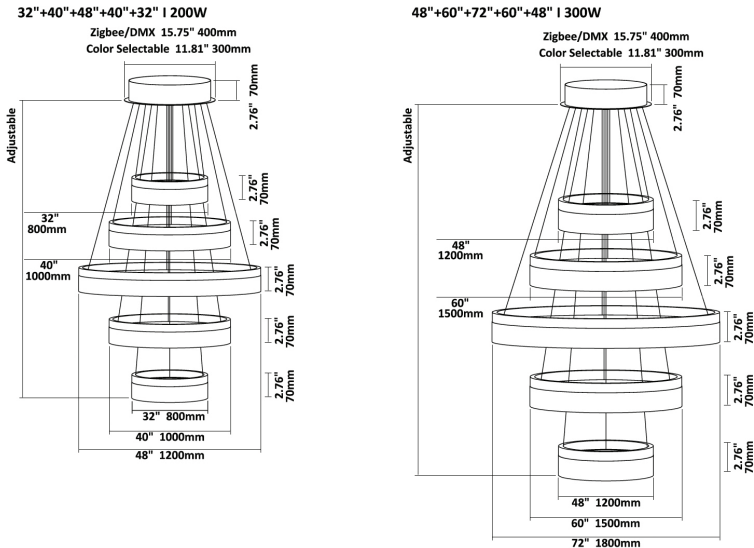

24" | 30W

Zigbee/DMX 11.81" 300mm
Color Selectable 9.84" 250mm

32" | 40W

Zigbee/DMX 11.81" 300mm
Color Selectable 9.84" 250mm

40" | 50W

Zigbee/DMX 11.81" 300mm
Color Selectable 9.84" 250mm

48" | 600W

Zigbee/DMX 11.81" 300mm
Color Selectable 9.84" 250mm

60" | 70W

Zigbee/DMX 11.81" 300mm
Color Selectable 9.84" 250mm

72" | 80W

Zigbee/DMX 11.81" 300mm
Color Selectable 9.84" 250mm

Tier 2

16"+24" | 50W

Zigbee/DMX 11.81" 300mm
Color Selectable 9.84" 250mm

32"+40" | 90W

Zigbee/DMX 11.81" 300mm
Color Selectable 9.84" 250mm

40"+48" | 90W

Zigbee/DMX 11.81" 300mm
Color Selectable 9.84" 250mm

60"+72" | 150W

Zigbee/DMX 15.75" 400mm
Color Selectable 11.81" 300mm

Tier 3

Tier 4

Tier 5