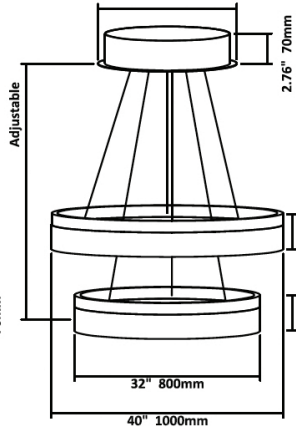

24" | 30W

Zigbee/DMX 11.81" 300mm
Color Selectable 9.84" 250mm

32" | 40W

Zigbee/DMX 11.81" 300mm
Color Selectable 9.84" 250mm

40" | 50W

Zigbee/DMX 11.81" 300mm
Color Selectable 9.84" 250mm

48" | 600W

Zigbee/DMX 11.81" 300mm
Color Selectable 9.84" 250mm

60" | 70W

Zigbee/DMX 11.81" 300mm
Color Selectable 9.84" 250mm

72" | 80W

Zigbee/DMX 11.81" 300mm
Color Selectable 9.84" 250mm

Tier 2

16"+24" | 50W

Zigbee/DMX 11.81" 300mm
Color Selectable 9.84" 250mm

32"+40" | 90W

Zigbee/DMX 11.81" 300mm
Color Selectable 9.84" 250mm

40"+48" | 90W

Zigbee/DMX 11.81" 300mm
Color Selectable 9.84" 250mm

60"+72" | 150W

Zigbee/DMX 15.75" 400mm
Color Selectable 11.81" 300mm

Tier 3

Tier 4

Tier 5