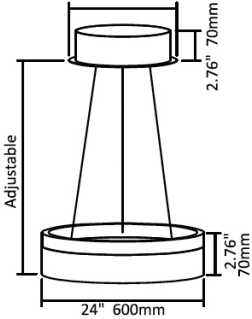

FEATURES

- Construction:** Seamless aluminum frame
- Color Temperature Switch:** Capable of delivering 3000K, 3500K & 4000K color temperatures. Color temperature tuning (from 3K to 4K), RGBW-3K & RGBW-4K available. For optimal color control consistency, this product works best within series S.
- Beam Angle:** 120°
- Lens:** High transmittance acrylic
- Lumens:** 85 lumens per watt
- Voltage:** 100-277V
- Power factor:** >0.97
- CRI:** 80+
- Dimming:** 0-10V dimmable
- Life:** 100,000-hour
- Warranty:** 5 year carefree for parts & components (labor not included)
- Listings: cULus, FCC listed, RoHS compliant, Dry location.

¹ Must be paired with DMX or ZigBee Driver
² Driver size increases, view pages 2 & 3 for details
³ For control information, see page 4

Tier 1

16" | 20W

Zigbee/DMX 11.81" 300mm
Color Selectable 9.84" 250mm

24" | 30W

Zigbee/DMX 11.81" 300mm
Color Selectable 9.84" 250mm

32" | 40W

Zigbee/DMX 11.81" 300mm
Color Selectable 9.84" 250mm

40" | 50W

Zigbee/DMX 11.81" 300mm
Color Selectable 9.84" 250mm

48" | 600W

Zigbee/DMX 11.81" 300mm
Color Selectable 9.84" 250mm

60" | 70W

Zigbee/DMX 11.81" 300mm
Color Selectable 9.84" 250mm

72" | 80W

Zigbee/DMX 11.81" 300mm
Color Selectable 9.84" 250mm

Tier 2

16"+24" | 50W

Zigbee/DMX 11.81" 300mm
Color Selectable 9.84" 250mm

32"+40" | 90W