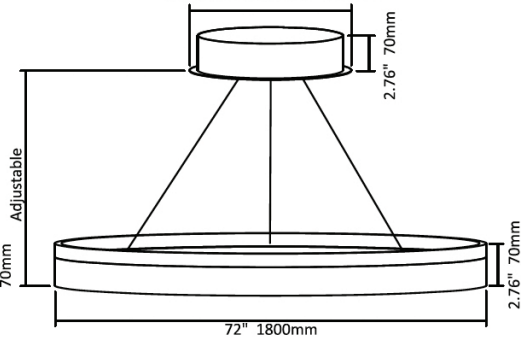

¹ Must be paired with DMX or ZigBee Driver
² Driver size increases, view pages 2 & 3 for details
³ For control information, see page 4

Tier 1

16" | 20W

Zigbee/DMX 11.81" 300mm
Color Selectable 9.84" 250mm

24" | 30W

Zigbee/DMX 11.81" 300mm
Color Selectable 9.84" 250mm

32" | 40W

Zigbee/DMX 11.81" 300mm
Color Selectable 9.84" 250mm

40" | 50W

Zigbee/DMX 11.81" 300mm
Color Selectable 9.84" 250mm

48" | 600W

Zigbee/DMX 11.81" 300mm
Color Selectable 9.84" 250mm

60" | 70W

Zigbee/DMX 11.81" 300mm
Color Selectable 9.84" 250mm

72" | 80W

Zigbee/DMX 11.81" 300mm
Color Selectable 9.84" 250mm

Tier 2

16"+24" | 50W

Zigbee/DMX 11.81" 300mm
Color Selectable 9.84" 250mm

32"+40" | 90W

Zigbee/DMX 11.81" 300mm
Color Selectable 9.84" 250mm

40"+48" | 90W

Zigbee/DMX 11.81" 300mm
Color Selectable 9.84" 250mm

60"+72" | 150W

Zigbee/DMX 15.75" 400mm
Color Selectable 11.81" 300mm

Tier 3

Tier 4

Tier 5