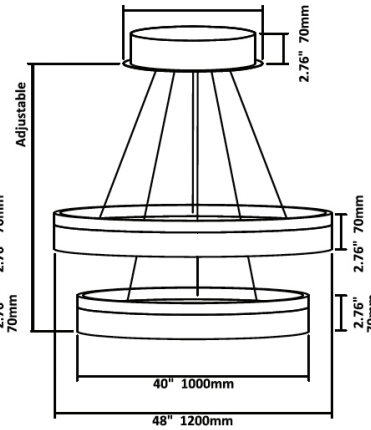

24" | 30W

Zigbee/DMX 11.81" 300mm
Color Selectable 9.84" 250mm

32" | 40W

Zigbee/DMX 11.81" 300mm
Color Selectable 9.84" 250mm

40" | 50W

Zigbee/DMX 11.81" 300mm
Color Selectable 9.84" 250mm

48" | 600W

Zigbee/DMX 11.81" 300mm
Color Selectable 9.84" 250mm

60" | 70W

Zigbee/DMX 11.81" 300mm
Color Selectable 9.84" 250mm

72" | 80W

Zigbee/DMX 11.81" 300mm
Color Selectable 9.84" 250mm

Tier 2

16"+24" | 50W

Zigbee/DMX 11.81" 300mm
Color Selectable 9.84" 250mm

32"+40" | 90W

Zigbee/DMX 11.81" 300mm
Color Selectable 9.84" 250mm

40"+48" | 90W

Zigbee/DMX 11.81" 300mm
Color Selectable 9.84" 250mm

60"+72" | 150W

Zigbee/DMX 15.75" 400mm
Color Selectable 11.81" 300mm

Tier 3

Tier 4

Tier 5