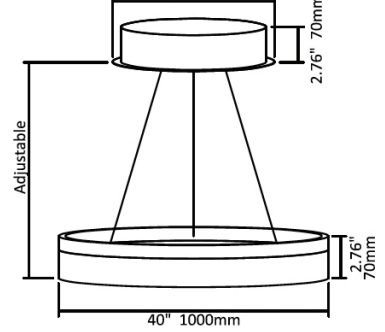

¹ Must be paired with DMX or ZigBee Driver
² Driver size increases, view pages 2 & 3 for details
³ For control information, see page 4

Tier 1

16" | 20W

Zigbee/DMX 11.81" 300mm
Color Selectable 9.84" 250mm

24" | 30W

Zigbee/DMX 11.81" 300mm
Color Selectable 9.84" 250mm

32" | 40W

Zigbee/DMX 11.81" 300mm
Color Selectable 9.84" 250mm

40" | 50W

Zigbee/DMX 11.81" 300mm
Color Selectable 9.84" 250mm

48" | 600W

Zigbee/DMX 11.81" 300mm
Color Selectable 9.84" 250mm

60" | 70W

Zigbee/DMX 11.81" 300mm
Color Selectable 9.84" 250mm

72" | 80W

Zigbee/DMX 11.81" 300mm
Color Selectable 9.84" 250mm

Tier 2

16"+24" | 50W

Zigbee/DMX 11.81" 300mm
Color Selectable 9.84" 250mm

32"+40" | 90W

Zigbee/DMX 11.81" 300mm
Color Selectable 9.84" 250mm

40"+48" | 90W

Zigbee/DMX 11.81" 300mm
Color Selectable 9.84" 250mm

60"+72" | 150W

Zigbee/DMX 15.75" 400mm
Color Selectable 11.81" 300mm

Tier 3

Tier 4

Tier 5