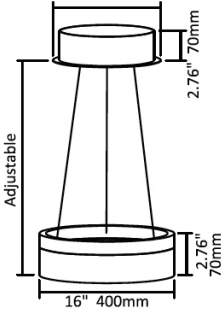

FEATURES

- Construction:** Seamless aluminum frame
- Color Temperature Switch:** Capable of delivering 3000K, 3500K & 4000K color temperatures. Color temperature tuning (from 3K to 4K), RGBW-3K & RGBW-4K available. For optimal color control consistency, this product works best within series S.
- Beam Angle:** 120°
- Lens:** High transmittance acrylic
- Lumens:** 85 lumens per watt
- Voltage:** 100-277V
- Power factor:** >0.97
- CRI:** 80+
- Dimming:** 0-10V dimmable
- Life:** 100,000-hour
- Warranty:** 5 year carefree for parts & components (labor not included)
- Listings: cULus, FCC listed, RoHS compliant, Dry location.

¹ Must be paired with DMX or ZigBee Driver
² Driver size increases, view pages 2 & 3 for details
³ For control information, see page 4

Tier 1

16" | 20W

Zigbee/DMX 11.81" 300mm
Color Selectable 9.84" 250mm

24" | 30W

Zigbee/DMX 11.81" 300mm
Color Selectable 9.84" 250mm

32" | 40W

Zigbee/DMX 11.81" 300mm
Color Selectable 9.84" 250mm

40" | 50W

Zigbee/DMX 11.81" 300mm
Color Selectable 9.84" 250mm

48" | 600W

Zigbee/DMX 11.81" 300mm
Color Selectable 9.84" 250mm