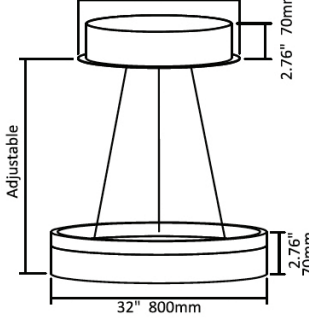

¹ Must be paired with DMX or ZigBee Driver
² Driver size increases, view pages 2 & 3 for details
³ For control information, see page 4

Tier 1

16" | 20W

Zigbee/DMX 11.81" 300mm
Color Selectable 9.84" 250mm

24" | 30W

Zigbee/DMX 11.81" 300mm
Color Selectable 9.84" 250mm

32" | 40W

Zigbee/DMX 11.81" 300mm
Color Selectable 9.84" 250mm

40" | 50W

Zigbee/DMX 11.81" 300mm
Color Selectable 9.84" 250mm

48" | 600W

Zigbee/DMX 11.81" 300mm
Color Selectable 9.84" 250mm