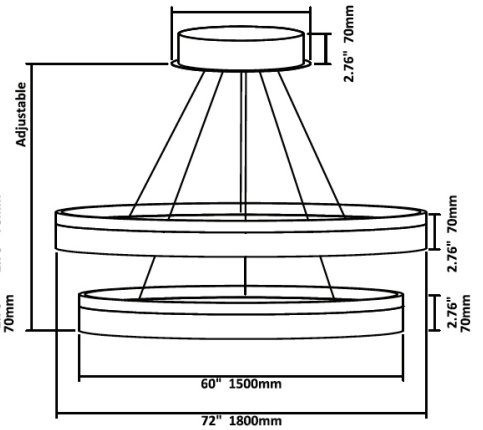

24" | 30W

Zigbee/DMX 11.81" 300mm
Color Selectable 9.84" 250mm

32" | 40W

Zigbee/DMX 11.81" 300mm
Color Selectable 9.84" 250mm

40" | 50W

Zigbee/DMX 11.81" 300mm
Color Selectable 9.84" 250mm

48" | 600W

Zigbee/DMX 11.81" 300mm
Color Selectable 9.84" 250mm

60" | 70W

Zigbee/DMX 11.81" 300mm
Color Selectable 9.84" 250mm

72" | 80W

Zigbee/DMX 11.81" 300mm
Color Selectable 9.84" 250mm

Tier 2

16"+24" | 50W

Zigbee/DMX 11.81" 300mm
Color Selectable 9.84" 250mm

32"+40" | 90W

Zigbee/DMX 11.81" 300mm
Color Selectable 9.84" 250mm

40"+48" | 90W

Zigbee/DMX 11.81" 300mm
Color Selectable 9.84" 250mm

60"+72" | 150W

Zigbee/DMX 15.75" 400mm
Color Selectable 11.81" 300mm

Tier 3

Tier 4

Tier 5