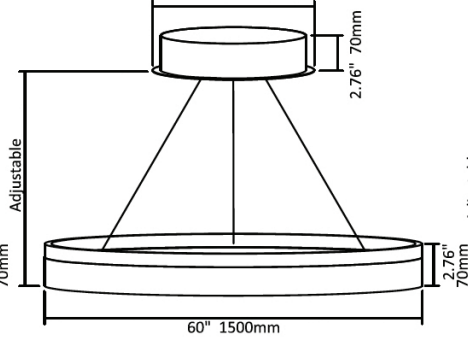

¹ Must be paired with DMX or ZigBee Driver
² Driver size increases, view pages 2 & 3 for details
³ For control information, see page 4

Tier 1

16" | 20W

Zigbee/DMX 11.81" 300mm
Color Selectable 9.84" 250mm

24" | 30W

Zigbee/DMX 11.81" 300mm
Color Selectable 9.84" 250mm

32" | 40W

Zigbee/DMX 11.81" 300mm
Color Selectable 9.84" 250mm

40" | 50W

Zigbee/DMX 11.81" 300mm
Color Selectable 9.84" 250mm

48" | 600W

Zigbee/DMX 11.81" 300mm
Color Selectable 9.84" 250mm

60" | 70W

Zigbee/DMX 11.81" 300mm
Color Selectable 9.84" 250mm

72" | 80W

Zigbee/DMX 11.81" 300mm
Color Selectable 9.84" 250mm

Tier 2

16"+24" | 50W

Zigbee/DMX 11.81" 300mm
Color Selectable 9.84" 250mm

32"+40" | 90W

Zigbee/DMX 11.81" 300mm
Color Selectable 9.84" 250mm

40"+48" | 90W

Zigbee/DMX 11.81" 300mm
Color Selectable 9.84" 250mm

60"+72" | 150W

Zigbee/DMX 15.75" 400mm
Color Selectable 11.81" 300mm

Tier 3

Tier 4

Tier 5