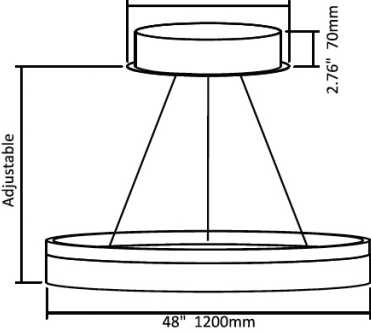

¹ Must be paired with DMX or ZigBee Driver
² Driver size increases, view pages 2 & 3 for details
³ For control information, see page 4

Tier 1

16" | 20W

Zigbee/DMX 11.81" 300mm
Color Selectable 9.84" 250mm

24" | 30W

Zigbee/DMX 11.81" 300mm
Color Selectable 9.84" 250mm

32" | 40W

Zigbee/DMX 11.81" 300mm
Color Selectable 9.84" 250mm

40" | 50W

Zigbee/DMX 11.81" 300mm
Color Selectable 9.84" 250mm

48" | 600W

Zigbee/DMX 11.81" 300mm
Color Selectable 9.84" 250mm

60" | 70W

Zigbee/DMX 11.81" 300mm
Color Selectable 9.84" 250mm

72" | 80W

Zigbee/DMX 11.81" 300mm
Color Selectable 9.84" 250mm

Tier 2

16"+24" | 50W

Zigbee/DMX 11.81" 300mm
Color Selectable 9.84" 250mm

32"+40" | 90W

Zigbee/DMX 11.81" 300mm
Color Selectable 9.84" 250mm

40"+48" | 90W

Zigbee/DMX 11.81" 300mm
Color Selectable 9.84" 250mm

60"+72" | 150W

Zigbee/DMX 15.75" 400mm
Color Selectable 11.81" 300mm

Tier 3

Tier 4

Tier 5