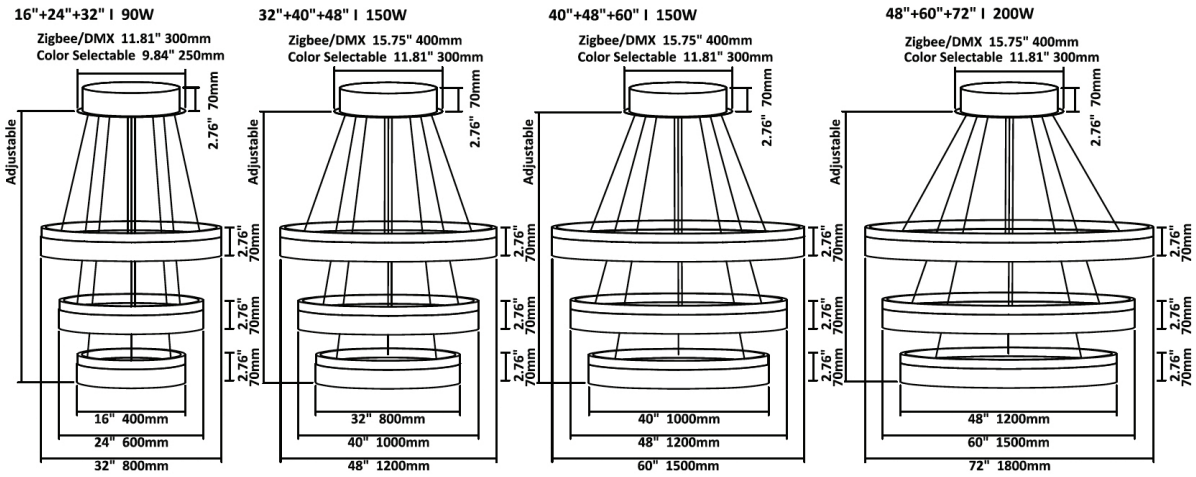

24" | 30W

Zigbee/DMX 11.81" 300mm
Color Selectable 9.84" 250mm

32" | 40W

Zigbee/DMX 11.81" 300mm
Color Selectable 9.84" 250mm

40" | 50W

Zigbee/DMX 11.81" 300mm
Color Selectable 9.84" 250mm

48" | 600W

Zigbee/DMX 11.81" 300mm
Color Selectable 9.84" 250mm

60" | 70W

Zigbee/DMX 11.81" 300mm
Color Selectable 9.84" 250mm

72" | 80W

Zigbee/DMX 11.81" 300mm
Color Selectable 9.84" 250mm

Tier 2

16"+24" | 50W

Zigbee/DMX 11.81" 300mm
Color Selectable 9.84" 250mm

32"+40" | 90W

Zigbee/DMX 11.81" 300mm
Color Selectable 9.84" 250mm

40"+48" | 90W

Zigbee/DMX 11.81" 300mm
Color Selectable 9.84" 250mm

60"+72" | 150W

Zigbee/DMX 15.75" 400mm
Color Selectable 11.81" 300mm

Tier 3

Tier 4

Tier 5