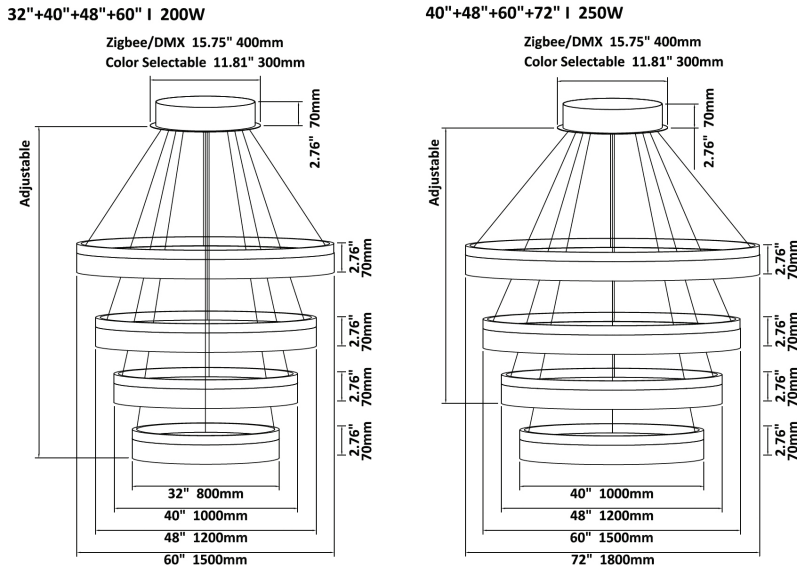

24" | 30W

Zigbee/DMX 11.81" 300mm
Color Selectable 9.84" 250mm

32" | 40W

Zigbee/DMX 11.81" 300mm
Color Selectable 9.84" 250mm

40" | 50W

Zigbee/DMX 11.81" 300mm
Color Selectable 9.84" 250mm

48" | 600W

Zigbee/DMX 11.81" 300mm
Color Selectable 9.84" 250mm

60" | 70W

Zigbee/DMX 11.81" 300mm
Color Selectable 9.84" 250mm

72" | 80W

Zigbee/DMX 11.81" 300mm
Color Selectable 9.84" 250mm

Tier 2

16"+24" | 50W

Zigbee/DMX 11.81" 300mm
Color Selectable 9.84" 250mm

32"+40" | 90W

Zigbee/DMX 11.81" 300mm
Color Selectable 9.84" 250mm

40"+48" | 90W

Zigbee/DMX 11.81" 300mm
Color Selectable 9.84" 250mm

60"+72" | 150W

Zigbee/DMX 15.75" 400mm
Color Selectable 11.81" 300mm

Tier 3

Tier 4

Tier 5