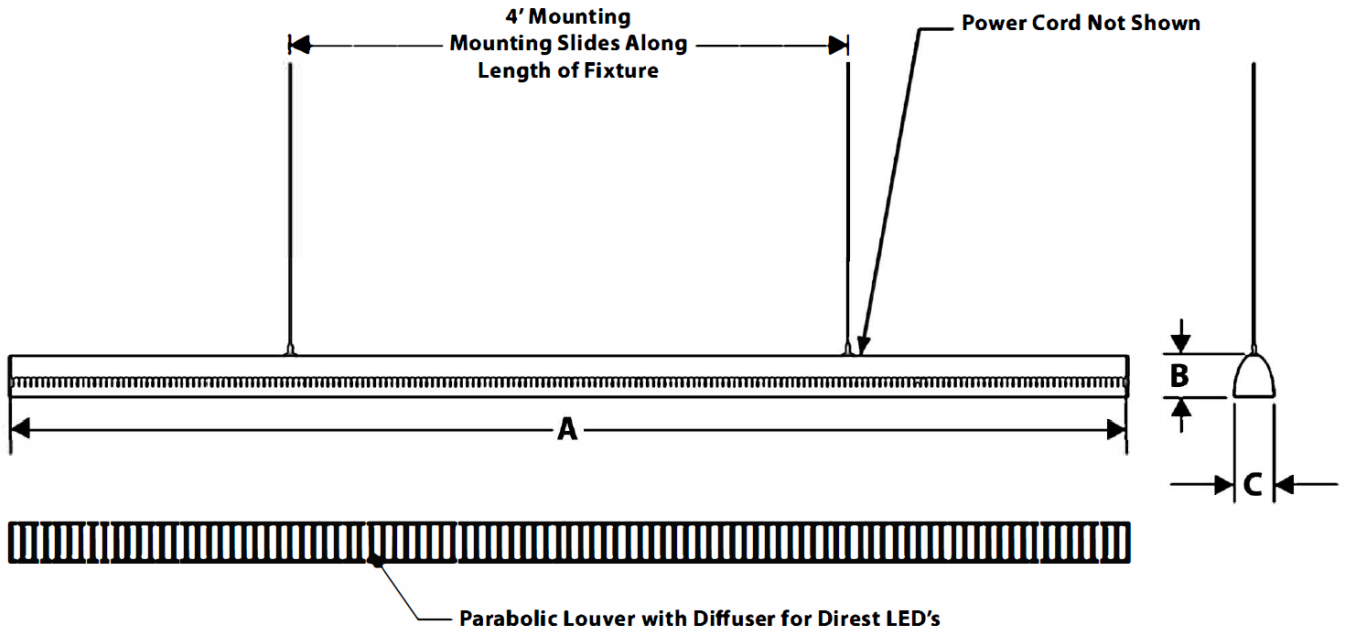

12286 - Semi-Direct Luminaire

**FEATURES**

- Construction:** Extruded Aluminum with brake-formed Cold Rolled Steel Side Panels
- Finish:** Powder Coat Paint
- Lens:** Semi-Specular Parabolic Louver
- CRI:** 90 min with R9>60
- Voltage:** 120V-277V
- Dimming:** 0-10V Dimming
- Ambient Operating Temperature:** -22°F (-30°C) ~ 131°F (55°C)
- Beam Angle:** 100°
- Life:** 98,000 Hours
- Power Factor:** >0.95
- Listings:** Buy American Act Compliant
- Weight:** 30 Pounds (8ft. Luminaire)
- Warranty:** 5 Years Carefree for Parts & Components (Labor Not Included)

<sup>1</sup> Specify desired system length in Feet

**DIMENSIONS**

<b>A</b>	2'	3'	4'	5'	6'
<b>B</b>	0.31'	0.31'	0.31'	0.31'	0.31'
<b>C</b>	0.29'	0.29'	0.29'	0.29'	0.29'