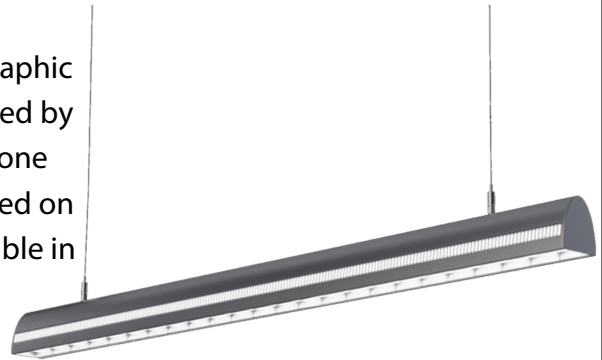

**FIXTURE SPECIFICATIONS**

**INTENDED USE**

Alcon Lighting’s semi-direct luminaire provides ambient lighting for office applications. Glare-free direct light is provided by a semi-specular parabolic louver with holographic film diffuser. A small percentage of indirect light is provided by perforated side panels of the luminaire. Comes in standalone lengths of 2',3',4', 6' and 8', as well as continuous runs based on 8' lengths, with 1' increments at the end of the run. Available in 2700K, 3000K, 3500K, 4000K.

12286 - Semi-Direct Luminaire

**FEATURES**

- Construction:** Extruded Aluminum with brake-formed Cold Rolled Steel Side Panels
- Finish:** Powder Coat Paint
- Lens:** Semi-Specular Parabolic Louver
- CRI:** 90 min with R9>60
- Voltage:** 120V-277V
- Dimming:** 0-10V Dimming
- Ambient Operating Temperature:** -22°F (-30°C) ~ 131°F (55°C)
- Beam Angle:** 100°
- Life:** 98,000 Hours
- Power Factor:** >0.95
- Listings:** Buy American Act Compliant
- Weight:** 30 Pounds (8ft. Luminaire)
- Warranty:** 5 Years Carefree for Parts & Components (Labor Not Included)