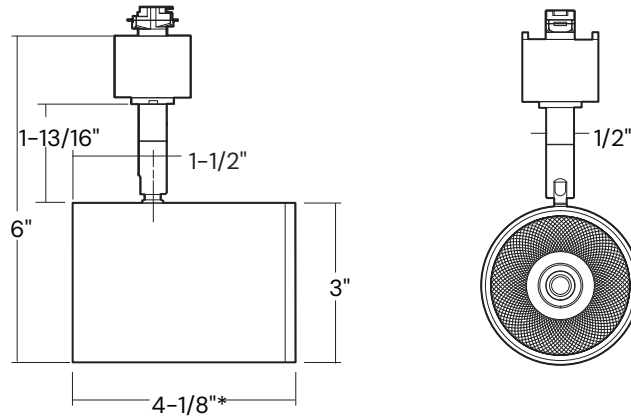

Aiming: The cylinder pivots from 0° to 90° and rotates up to 355° for precise directional lighting control

Lens: Clear tempered glass lens fastened to the housing with a threaded lens cap

Reflector: Multifaceted specular reflector

Optional Louver

Optional Snoot

ORDERING INFORMATION Example:

Model	Finish	Beam Spread	Options
13124-3	WH White BK Black SL Silver	B15 15° Spot B25 25° Narrow Flood B45 45° Flood	LV Black Hexcell Louver SN Snoot

Alcon Lighting Sinch 13124 Architectural LED Cylinder Track Light Fixture kit - 3 Light

*4-1/4" with addition of Accessory Cap

COLOR TEMPERATURE GUIDE

				
2700K	3000K	3500K	4000K	5000K
WARM WHITE	SOFT WHITE GLOW	NEUTRAL GLOW	COOL WHITE GLOW	DAYLIGHT GLOW
friendly personal intimate	soft warm pleasing	social inviting non-threatening	neat clean efficient	bright cool alert
HOMES LIBRARIES RESTAURANTS	HOMES HOTEL ROOMS LOBBIES RETAIL STORES	EXECUTIVE OFFICES RECEPTION AREAS SUPERMARKETS	OFFICES CLASSROOMS MASS MERCHANDISERS SHOWROOMS	GRAPHICS INDUSTRY HOSPITALS GALLERIES BEAUTY SALONS
✓	✓	✓	✓	✓