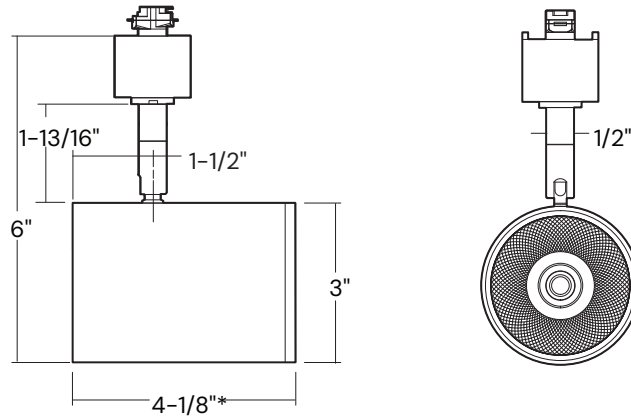

*4-1/4" with addition of Accessory Cap

COLOR TEMPERATURE GUIDE

2700K	3000K	3500K	4000K	5000K
WARM WHITE	SOFT WHITE GLOW	NEUTRAL GLOW	COOL WHITE GLOW	DAYLIGHT GLOW
friendly personal intimate	soft warm pleasing	sociable inviting non-threatening	neat clean efficient	bright cool alert
HOMES LIBRARIES RESTAURANTS	HOMES HOTEL ROOMS LOBBIES RETAIL STORES	EXECUTIVE OFFICES RECEPTION AREAS SUPERMARKETS	OFFICES CLASSROOMS MASS MERCHANDISERS SHOWROOMS	GRAPHICS INDUSTRY HOSPITALS GALLERIES BEAUTY SALONS
✓	✓	✓	✓	✓