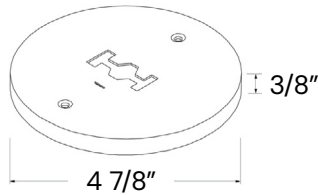

CANOOPY

Round