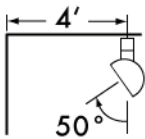

19W LED
CCT: 3,088K

DISTANCE FROM CEILING	Single Fixture Performance						Multiple Fixture Performance*								
	0'	1'	2'	3'	4'	5'	4'			5'			6'		
1'	23	20.4	14.9	9.6	5.6	3.6	37	35.2	37	31.2	27	31.2	28	20.7	28
2'	22.1	19.8	14.8	9.9	6.3	3.9	37.2	35.8	37.2	31.2	27.7	31.2	27.7	21.6	27.7
3'	17.4	15.9	12.5	8.8	5.9	3.9	31.8	31.2	31.8	26.4	24.5	26.4	23.1	19.5	23.1
4'	12.3	11.4	9.4	7.1	5	3.5	24.9	24.8	24.9	20.5	19.8	20.5	17.8	16.1	17.8
5'	8.3	7.9	6.8	5.4	4	2.9	18.9	18.9	18.9	15.5	15.3	15.5	13.3	12.7	13.3
6'	5.6	5.4	4.8	4	3.1	2.4	14.3	14.3	14.3	11.7	11.7	11.7	10	9.8	10
7'	3.9	3.8	3.4	2.9	2.4	1.9	10.8	10.9	10.8	9	9	9	7.6	7.6	7.6
8'	2.8	2.7	2.5	2.2	1.9	1.5	8.3	8.4	8.3	6.9	7	6.9	5.9	5.9	5.9
9'	2	2	1.8	1.6	1.4	1.2	6.5	6.6	6.5	5.5	5.5	5.5	4.7	4.7	4.7

*Based on a minimum of five luminaires. Light Loss Factor: 1. Values are rounded to nearest 1/10th footcandle.