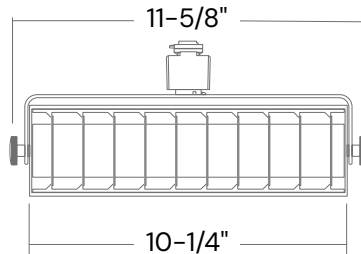

PRODUCT FAMILY

Model	Product Type
13000-TC	Track Channel
13000-LC	Linear Connector
13000-OA	Outlet Adapter
13000-SC	Slope Ceiling Track Adapter
13000-TB	T-Bar End Feed
13000-FC	Floating Canopy Connector
13000-EC	End Cap
13000-LC	Live End with Canopy
13000-LE	Live End
13000-L	L-Connector
13000-T	T-Connector
13000-X	X-Connector
13000-MC	Mini Connector
13000-CP	Cord and Plug Connector
13000-PA	Pendant Adapter
13000-CC	Conduit Connector
13000-CK	Conduit Continuation Kit

LINE DRAWINGS

13125-11