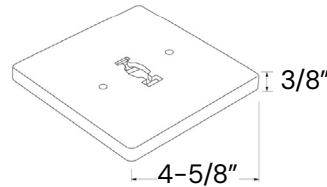

Square

COLOR TEMPERATURE GUIDE

2700K	3000K	3500K	4000K	5000K
WARM WHITE	SOFT WHITE GLOW	NEUTRAL GLOW	COOL WHITE GLOW	DAYLIGHT GLOW
friendly personal intimate	soft warm pleasing	sociable inviting non-threatening	neat clean efficient	bright cool alert
HOMES LIBRARIES RESTAURANTS	HOMES HOTEL ROOMS LOBBIES RETAIL STORES	EXECUTIVE OFFICES RECEPTION AREAS SUPERMARKETS	OFFICES CLASSROOMS MASS MERCHANTISERS SHOWROOMS	GRAPHICS INDUSTRY HOSPITALS GALLERIES BEAUTY SALONS
X	✓	✓	✓	X