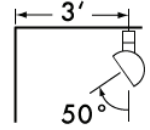

TRACK 4'
FROM WALL

19W LED
CCT: 3,088K

DISTANCE FROM CEILING	Single Fixture Performance						Multiple Fixture Performance*								
	0'	1'	2'	3'	4'	5'	4'			5'			6'		
1'	23	20.4	14.9	9.6	5.6	3.6	37	35.2	37	31.2	27	31.2	28	20.7	28
2'	22.1	19.8	14.8	9.9	6.3	3.9	37.2	35.8	37.2	31.2	27.7	31.2	27.7	21.6	27.7
3'	17.4	15.9	12.5	8.8	5.9	3.9	31.8	31.2	31.8	26.4	24.5	26.4	23.1	19.5	23.1
4'	12.3	11.4	9.4	7.1	5	3.5	24.9	24.8	24.9	20.5	19.8	20.5	17.8	16.1	17.8
5'	8.3	7.9	6.8	5.4	4	2.9	18.9	18.9	18.9	15.5	15.3	15.5	13.3	12.7	13.3
6'	5.6	5.4	4.8	4	3.1	2.4	14.3	14.3	14.3	11.7	11.7	11.7	10	9.8	10
7'	3.9	3.8	3.4	2.9	2.4	1.9	10.8	10.9	10.8	9	9	9	7.6	7.6	7.6
8'	2.8	2.7	2.5	2.2	1.9	1.5	8.3	8.4	8.3	6.9	7	6.9	5.9	5.9	5.9
9'	2	2	1.8	1.6	1.4	1.2	6.5	6.6	6.5	5.5	5.5	5.5	4.7	4.7	4.7

*Based on a minimum of five luminaires. Light Loss Factor: 1. Values are rounded to nearest 1/10th footcandle.

PHOTOMETRY

13125-19
40W | 2600lm

CANDELA TABULATION

TRACK 3'
FROM WALL

37.1W LED
CCT: 3,074K

DISTANCE FROM CEILING	Single Fixture Performance						Multiple Fixture Performance*								
	0'	1'	2'	3'	4'	5'	4'			5'			6'		
1'	79.7	64.9	38.7	20.3	10.6	5.8	103.8	85.1	103.8	92.5	60.1	92.5	87	42.6	87
2'	66.8	56.6	36.7	20.9	11.6	6.6	93.4	82.6	93.4	81.5	60.4	81.5	75.4	44.3	75.4
3'	44.3	39.1	28	17.7	10.7	6.5	69.5	65.5	69.5	59	49.8	59	53.2	38	53.2
4'	27	24.6	19.1	13.4	8.8	5.7	48.5	47.4	48.5	40.3	37.2	40.3	35.5	29.5	35.5
5'	16.4	15.3	12.7	9.6	6.9	4.8	33.8	33.6	33.8	27.8	26.9	27.8	24	21.9	24
6'	10.3	9.8	8.4	6.8	5.2	3.8	24	24.1	24	19.8	19.5	19.8	16.9	16.2	16.9
7'	6.7	6.4	5.7	4.8	3.9	3	17.5	17.6	17.5	14.5	14.4	14.5	12.3	12.1	12.3
8'	4.5	4.4	4	3.5	2.9	2.4	13.1	13.2	13.1	10.9	10.9	10.9	9.3	9.2	9.3
9'	3.2	3.1	2.9	2.6	2.2	1.9	10	10.1	10	8.4	8.4	8.4	7.2	7.2	7.2