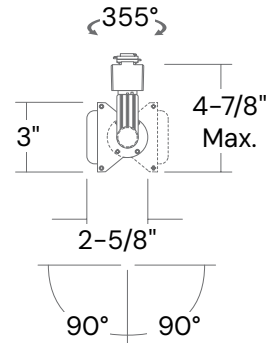

Louver lens

FEATURES

- Construction:** Aluminum housing with an optional painted Steel louver
- Lens:** Frosted Polycarbonate
- Color Temperature:** 30/35/40K Selectable Switch
- CRI:** 90+
- Voltage:** 120V
- Driver:** ELV
- Adjustability:** 355° Rotation/0°–90° Gimbal with lockable tilt.
- Mounting:** Compatible with H-Style 1 & 2 circuit tracks, and monopoint canopy
- Track Channel Type:** 1 and 2-Circuit/1-Neutral
- Beam Spread:** 100°
- Life:** 50,000 Hours
- Listing:** cULus Listed, ETL/cETL listed
- Warranty:** 3 years carefree for parts & components (Labor not included).

Flat lens

ORDERING INFORMATION Example:

Model	Length Lumens	Finish	Lens	Mount type
13125	11 11-Inch 1400lm	W White	Blank Flat	H ^{Standard} H-Style Track Channel ² J J-Style Track Channel ² L L-Style Track Channel ²
	19 ¹ 19-Inch 2600lm	B Black	LV Louver	

LINE DRAWINGS

13125-11

13125-19

PHOTOMETRY

13125-11
20W | 1400lm

CANDELA TABULATION

TRACK 3'
FROM WALL

19W LED
CCT: 3,088K