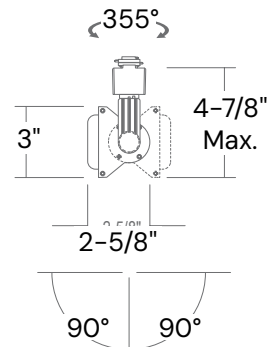

Louver lens

FEATURES

- Construction:** Aluminum housing with an optional painted Steel louver
- Lens:** Frosted Polycarbonate
- Color Temperature:** 30/35/40K Selectable Switch
- CRI:** 90+
- Voltage:** 120V
- Driver:** ELV
- Adjustability:** 355° Rotation/0°–90° Gimbal with lockable tilt.
- Mounting:** Compatible with H-Style 1 & 2 circuit tracks, and monopoint canopy
- Track Channel Type:** 1 and 2-Circuit/1-Neutral
- Beam Spread:** 100°
- Life:** 50,000 Hours
- Listing:** cULus Listed, ETL/cETL listed
- Warranty:** 3 years carefree for parts & components (Labor not included).

Flat lens

ORDERING INFORMATION Example:

Model	Length Lumens	Finish	Lens	Mount type
13125	11 11-Inch 1400lm	W White	Blank Flat	H ^{Standard} H-Style Track Channel ² J J-Style Track Channel ² L L-Style Track Channel ²
	19 ¹ 19-Inch 2600lm	B Black	LV Louver	

LINE DRAWINGS

13125-11

13125-19

PHOTOMETRY

13125-11
20W | 1400lm

CANDELA TABULATION

TRACK 3'
FROM WALL

19W LED
CCT: 3,088K