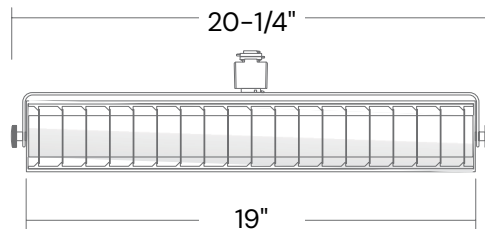

Louver lens

FEATURES

- Construction:** Aluminum housing with an optional painted Steel louver
- Lens:** Frosted Polycarbonate
- Color Temperature:** 30/35/40K Selectable Switch
- CRI:** 90+
- Voltage:** 120V
- Driver:** ELV
- Adjustability:** 355° Rotation/0°–90° Gimbal with lockable tilt.
- Mounting:** Compatible with H-Style 1 & 2 circuit tracks, and monopoint canopy
- Track Channel Type:** 1 and 2-Circuit/1-Neutral
- Beam Spread:** 100°
- Life:** 50,000 Hours
- Listing:** cULus Listed, ETL/cETL listed
- Warranty:** 3 years carefree for parts & components (Labor not included).

Flat lens

ORDERING INFORMATION Example:

Model	Length Lumens	Finish	Lens	Mount type
13125	11 11-Inch 1400lm	W White	Blank Flat	H ^{Standard} H-Style Track Channel ² J J-Style Track Channel ² L L-Style Track Channel ²
	19 ¹ 19-Inch 2600lm	B Black	LV Louver	

¹ Not available with white louver lens
² Track channels are sold separately.

PRODUCT FAMILY

Model	Product Type
13000-TC	Track Channel
13000-LC	Linear Connector
13000-OA	Outlet Adapter
13000-SC	Slope Ceiling Track Adapter
13000-TB	T-Bar End Feed
13000-FC	Floating Canopy Connector
13000-EC	End Cap
13000-LC	Live End with Canopy
13000-LE	Live End
13000-L	L-Connector
13000-T	T-Connector
13000-X	X-Connector
13000-MC	Mini Connector
13000-CP	Cord and Plug Connector
13000-PA	Pendant Adapter
13000-CC	Conduit Connector
13000-CK	Conduit Continuation Kit

LINE DRAWINGS

13125-11

13125-19

PHOTOMETRY

13125-11
20W | 1400lm

CANDELA TABULATION

TRACK 3'
FROM WALL

19W LED
CCT: 3,088K