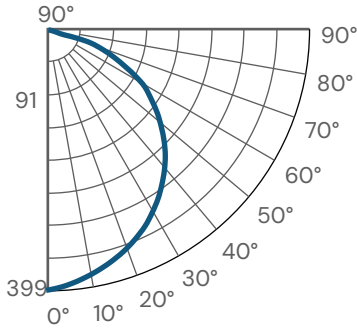

LINE DRAWINGS

13125-11

13125-19

PHOTOMETRY

13125-11
20W | 1400lm

CANDELA TABULATION

TRACK 3'
FROM WALL

19W LED
CCT: 3,088K

DISTANCE FROM CEILING	Single Fixture Performance						Multiple Fixture Performance*								
	0'	1'	2'	3'	4'	5'	4'			5'			6'		
1'	41.3	33.7	20.3	10.7	5.6	3	54	44.6	54	48	31.6	48	45.1	22.4	45.1
2'	35.4	29.8	19.1	10.9	6.1	3.4	49.3	43.2	49.3	43	31.6	43	39.8	23.1	39.8
3'	23.1	20.4	14.5	9.2	5.5	3.3	36.1	34	36.1	30.7	25.8	30.7	27.7	19.7	27.7
4'	13.8	12.7	9.9	6.9	4.5	2.9	24.9	24.4	24.9	20.7	19.1	20.7	18.2	15.2	18.2
5'	8.3	7.8	6.5	4.9	3.5	2.4	17.2	17.2	17.2	14.1	13.7	14.1	12.2	11.2	12.2
6'	5.2	4.9	4.3	3.4	2.6	1.9	12.2	12.2	12.2	10	9.9	10	8.6	8.2	8.6
7'	3.4	3.3	2.9	2.4	2	1.5	8.9	8.9	8.9	7.3	7.3	7.3	6.2	6.1	6.2
8'	2.3	2.2	2	1.8	1.5	1.2	6.6	6.7	6.6	5.5	5.5	5.5	4.7	4.7	4.7
9'	1.6	1.6	1.5	1.3	1.1	0.9	5	5.1	5	4.2	4.3	4.2	3.6	3.6	3.6