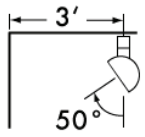

LINE DRAWINGS

13125-11

13125-19

PHOTOMETRY

13125-11
20W | 1400lm

CANDELA TABULATION

TRACK 3'
FROM WALL

19W LED
CCT: 3,088K

DISTANCE FROM CEILING	Single Fixture Performance						Multiple Fixture Performance*								
	0'	1'	2'	3'	4'	5'	4'			5'			6'		
1'	41.3	33.7	20.3	10.7	5.6	3	54	44.6	54	48	31.6	48	45.1	22.4	45.1
2'	35.4	29.8	19.1	10.9	6.1	3.4	49.3	43.2	49.3	43	31.6	43	39.8	23.1	39.8
3'	23.1	20.4	14.5	9.2	5.5	3.3	36.1	34	36.1	30.7	25.8	30.7	27.7	19.7	27.7
4'	13.8	12.7	9.9	6.9	4.5	2.9	24.9	24.4	24.9	20.7	19.1	20.7	18.2	15.2	18.2
5'	8.3	7.8	6.5	4.9	3.5	2.4	17.2	17.2	17.2	14.1	13.7	14.1	12.2	11.2	12.2
6'	5.2	4.9	4.3	3.4	2.6	1.9	12.2	12.2	12.2	10	9.9	10	8.6	8.2	8.6
7'	3.4	3.3	2.9	2.4	2	1.5	8.9	8.9	8.9	7.3	7.3	7.3	6.2	6.1	6.2
8'	2.3	2.2	2	1.8	1.5	1.2	6.6	6.7	6.6	5.5	5.5	5.5	4.7	4.7	4.7
9'	1.6	1.6	1.5	1.3	1.1	0.9	5	5.1	5	4.2	4.3	4.2	3.6	3.6	3.6