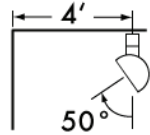

37.1W LED
CCT: 3,074K

DISTANCE FROM CEILING	Single Fixture Performance						Multiple Fixture Performance*								
	0'	1'	2'	3'	4'	5'	4'			5'			6'		
1'	44.6	39.6	28.7	18.4	11.3	6.9	71.2	67.7	71.2	60.3	51.7	60.3	54.1	39.7	54.1
2'	42.3	38.1	28.6	19.1	12.1	7.6	72.3	69	71.3	59.8	53.3	59.8	53.2	41.6	53.2
3'	33.3	30.6	24.1	17	11.4	7.5	61.2	60.2	61.2	50.8	47.4	50.8	44.5	37.7	44.5
4'	23.7	22.2	18.3	13.7	9.7	6.7	48.3	48.1	48.3	39.8	38.4	39.8	34.4	31.2	34.4
5'	16.3	15.4	13.2	10.4	7.8	5.7	36.9	37	36.9	30.3	29.9	30.3	26	24.7	26
6'	11.1	10.6	9.4	7.8	6.4	4.7	27.9	28.1	27.9	23	22.9	23	19.6	19.1	19.6
7'	7.7	7.4	6.7	5.8	4.7	3.8	21.3	21.4	21.3	17.6	17.6	17.6	15	14.9	15
8'	5.4	5.3	4.9	4.3	3.6	3	16.4	16.5	16.4	13.7	13.7	13.7	11.7	11.7	11.7
9'	3.9	3.8	3.6	3.2	2.8	2.4	12.8	12.9	12.8	10.8	10.8	10.8	9.2	9.2	9.2

*Based on a minimum of five luminaires. Light Loss Factor: 1. Values are rounded to nearest 1/10th footcandle.