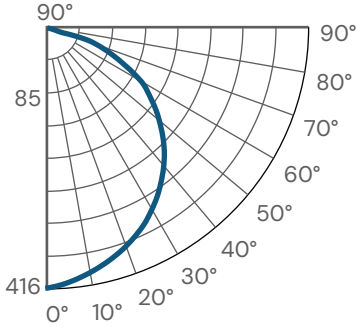

TRACK 4'
FROM WALL

19W LED
CCT: 3,088K

DISTANCE FROM CEILING	Single Fixture Performance						Multiple Fixture Performance*								
	0'	1'	2'	3'	4'	5'	4'			5'			6'		
1'	23	20.4	14.9	9.6	5.6	3.6	37	35.2	37	31.2	27	31.2	28	20.7	28
2'	22.1	19.8	14.8	9.9	6.3	3.9	37.2	35.8	37.2	31.2	27.7	31.2	27.7	21.6	27.7
3'	17.4	15.9	12.5	8.8	5.9	3.9	31.8	31.2	31.8	26.4	24.5	26.4	23.1	19.5	23.1
4'	12.3	11.4	9.4	7.1	5	3.5	24.9	24.8	24.9	20.5	19.8	20.5	17.8	16.1	17.8
5'	8.3	7.9	6.8	5.4	4	2.9	18.9	18.9	18.9	15.5	15.3	15.5	13.3	12.7	13.3
6'	5.6	5.4	4.8	4	3.1	2.4	14.3	14.3	14.3	11.7	11.7	11.7	10	9.8	10
7'	3.9	3.8	3.4	2.9	2.4	1.9	10.8	10.9	10.8	9	9	9	7.6	7.6	7.6
8'	2.8	2.7	2.5	2.2	1.9	1.5	8.3	8.4	8.3	6.9	7	6.9	5.9	5.9	5.9
9'	2	2	1.8	1.6	1.4	1.2	6.5	6.6	6.5	5.5	5.5	5.5	4.7	4.7	4.7

*Based on a minimum of five luminaires. Light Loss Factor: 1. Values are rounded to nearest 1/10th footcandle.

PHOTOMETRY

13125-19
40W | 2600lm

CANDELA TABULATION

TRACK 3'
FROM WALL

37.1W LED
CCT: 3,074K

DISTANCE FROM CEILING	Single Fixture Performance						Multiple Fixture Performance*								
	0'	1'	2'	3'	4'	5'	4'			5'			6'		
1'	79.7	64.9	38.7	20.3	10.6	5.8	103.8	85.1	103.8	92.5	60.1	92.5	87	42.6	87
2'	66.8	56.6	36.7	20.9	11.6	6.6	93.4	82.6	93.4	81.5	60.4	81.5	75.4	44.3	75.4
3'	44.3	39.1	28	17.7	10.7	6.5	69.5	65.5	69.5	59	49.8	59	53.2	38	53.2
4'	27	24.6	19.1	13.4	8.8	5.7	48.5	47.4	48.5	40.3	37.2	40.3	35.5	29.5	35.5
5'	16.4	15.3	12.7	9.6	6.9	4.8	33.8	33.6	33.8	27.8	26.9	27.8	24	21.9	24
6'	10.3	9.8	8.4	6.8	5.2	3.8	24	24.1	24	19.8	19.5	19.8	16.9	16.2	16.9
7'	6.7	6.4	5.7	4.8	3.9	3	17.5	17.6	17.5	14.5	14.4	14.5	12.3	12.1	12.3
8'	4.5	4.4	4	3.5	2.9	2.4	13.1	13.2	13.1	10.9	10.9	10.9	9.3	9.2	9.3
9'	3.2	3.1	2.9	2.6	2.2	1.9	10	10.1	10	8.4	8.4	8.4	7.2	7.2	7.2