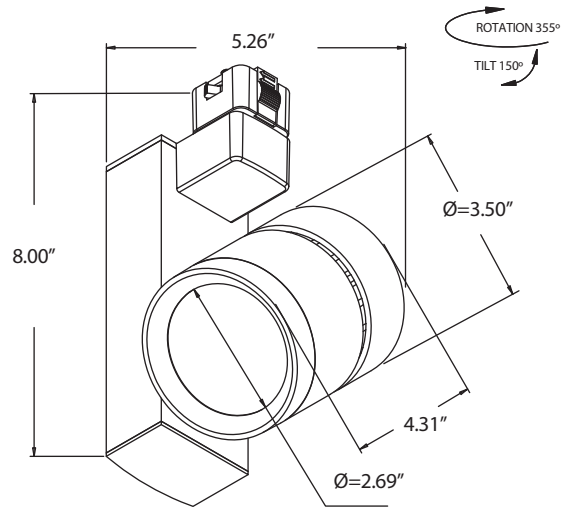

FIXTURE SPECIFICATIONS

INTENDED USE

The specification grade 13308 LED Adjustable Track Light delivers direct track lighting to commercial, hospitality and residential interior ceiling track lighting applications. Architecturally styled LED track lights feature small, unobtrusive size and are highly adjustable. Our modern LED track light fixture designs offer excellent illumination, exceptional performance and versatility in offices, classrooms, conference rooms, museums, retail outlets, hotels, restaurants, and more.

PRODUCT FAMILY

- 13000-TC Track Channel
- 13000-LC Linear Connector
- 13000-OA Outlet Adapter
- 13000-SC Slope Ceiling Track Adapter
- 13000-TB T-Bar End Feed
- 13000-FC Floating Canopy Connector
- 13000-EC End Cap
- 13000-LC Live End with Canopy
- 13000-LE Live End
- 13000-L L-Connector
- 13000-T T-Connector
- 13000-X X-Connector
- 13000-MC Mini Connector
- 13000-CP Cord and Plug Connector
- 13000-PA Pendant Adapter
- 13000-CC Conduit Connector
- 13000-CK Conduit Continuation Kit

FEATURES

- Construction:** Solid die-cast aluminum
- Adjustability:** 150° Adjustable Track head with 355° rotation
- Installation:** H-Track is standard; all tracks have adjustable adapters for use with single or two-circuit tracks. *J-Style or L-Style is optional.*
- CRI:** 80+
- LED Life:** 50,000 Hours
- Dimming:** TRIAC and ELV
- Warranty:** 5 Years Carefree for Parts & Components (Labor Not Included)
- Listings:** cULus, RoHS Compliant

ORDERING INFORMATION Example: (13307-27-BK-H-SP-120)

Model	Wattage Lumen	Color Temp	Finish	Track	Optics	Voltage
13308	29 29W 2200lm	27 2700K	BK Black	H H - Style <small>Standard</small>	SP 19° Spot	120 120V 277 277V
	37 37W 3000lm	30 3000K	WH White	J J - Style	FL 30° Flood	
		35 3500K		L L - Style	WF 45° Wide Flood	
		40 4000K				