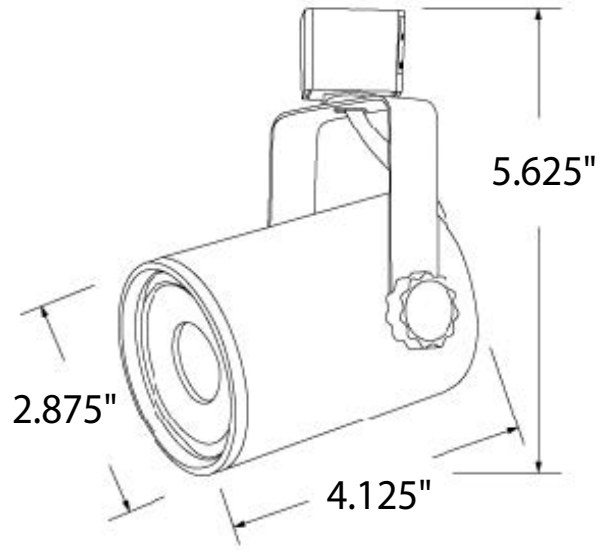

ORDERING INFORMATION Example: (13340-MD-27K-WH)

Model	Canopy Shape ¹	Size Wattage Lumens	Color Temperature	Finish	Beam Spread	Track Type
13340 Track Head	(Blank) Track Head Only	MD Medium 10W 850 lm	27K² 2700K	WH White	FL Standard 38° Flood	H Standard H-Style
13340-M Monopoint	R Round Monopoint Canopy	LG Large 18W 1600 lm	CTS Color Temperature Switching (3000K/3500K/4000K)	BK Black	SP 15° Spot	J J-Style
	S Square Monopoint Canopy				NF 25° Narrow Flood	L L-Style
						(Blank) Monopoint only

¹ Choose shape only if selecting 13340-M

² Only available for medium size

FIXTURE DIMENSIONS

Medium

Large

Round Monopoint Canopy

4.625" Diameter

Square Monopoint Canopy