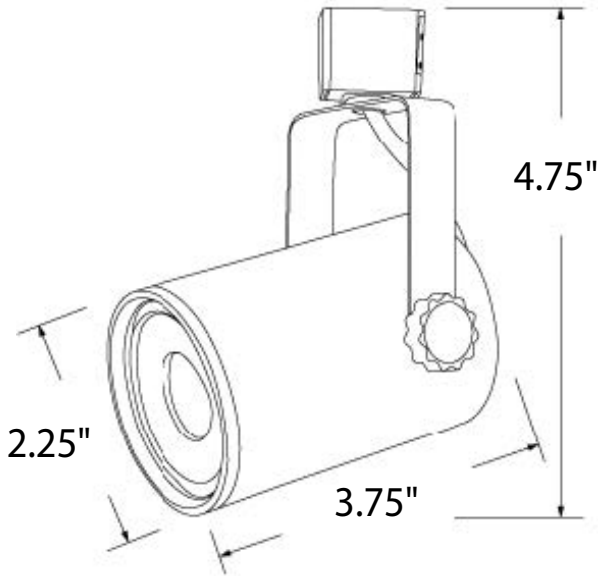

FEATURES

- Construction:** Aluminum body with clear glass lens.
- Vertical Adjustment:** 180°
- Rotation:** 358°
- Voltage:** 120V
- Color Temperature Switch:** Optional ability allows fixture to switch color temps from 3000K, 3500K and 4000K
- Dimming Driver:** Triac and ELV dimmable down to 10%
- CRI:** 90+
- Life:** 50,000 hours
- Listings:** ETL, RoHS Compliant
- Warranty:** 5 years carefree for parts & components (labor not included)

ORDERING INFORMATION Example: (13340-MD-27K-WH)

Model	Canopy Shape ¹	Size Wattage Lumens	Color Temperature	Finish	Beam Spread	Track Type
13340 Track Head	(Blank) Track Head Only	MD Medium 10W 850 lm	27K² 2700K	WH White	FL Standard 38° Flood	H Standard H-Style
13340-M Monopoint	R Round Monopoint Canopy	LG Large 18W 1600 lm	CTS Color Temperature Switching (3000K/3500K/4000K)	BK Black	SP 15° Spot	J J-Style
	S Square Monopoint Canopy				NF 25° Narrow Flood	L L-Style
						(Blank) Monopoint only

¹ Choose shape only if selecting 13340-M

² Only available for medium size

FIXTURE DIMENSIONS

Medium

Large

Round Monopoint Canopy

4.625" Diameter

Square Monopoint Canopy