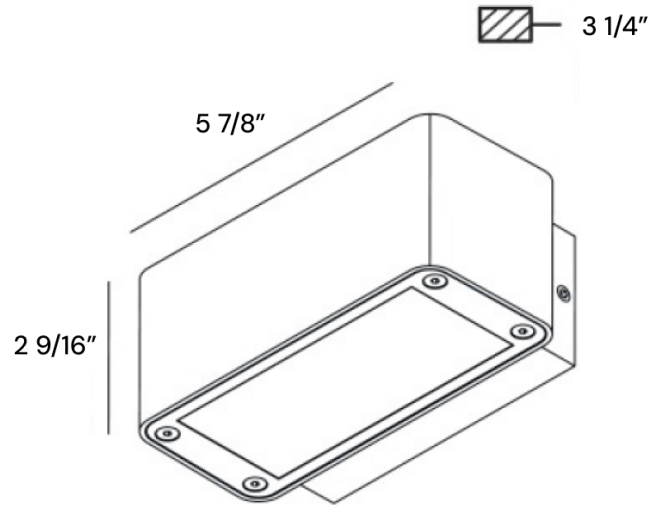

FEATURES

- Construction:** Aluminum
- Finish:** Graphite Gray
- Light Direction:** Up and down
- Driver:** Electronic driver 120V 50/60HZ
- Voltage:** 120V 50/60Hz
- Wattage:** 12W generated by 4 bulbs of 3W
- Lumen Output:** 385 lms
- CRI:** 80
- Color Temperature:** 3000K
- Dimming:** Not Dimmable
- Warranty:** 1 Year Carefree for parts & components (Labor not included)
- Rating:** cETLus, IP54, Title 24, Wet Location Approved