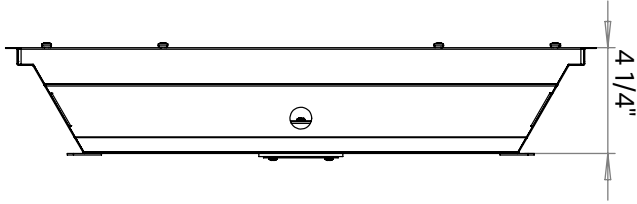

Listings: Approved to CSA and ETL standards, Food Safe, NSF Listed, IP65 rating, ISO 5 certified, TAA, BAA, BABA, Made in USA, IC-rated

ORDERING INFORMATION Example:

Model	Mounting	Size	Color Temp	Lumen Output	Lens	Options
14081	D Drywall	22 2x2 Foot	27K 2700K	2 2000 lm	P Inverted F Frosted Lens	EM14 14W Emergency Battery AM Anti-Microbial White Finish
		24 2x4 Foot	30K 3000K	4 4000 lm		
	14 1x4 Foot	35K 3500K	7 7000 lm			
		40K 4000K	11 11000 lm			
		50K 5000K	12¹ 12000 lm			
		13¹ 13000 lm				
		15^{1,2} 15000 lm				
		16^{1,2} 16000 lm				
		20^{1,2} 20000 lm				
		25^{1,2} 25000 lm				

¹ Only available in sizes 2x2 and 2x4 Foot
² Only available in size 2x4 Foot

DIMENSIONS

PROFILE

2X2

2X4

			
0-10 V	2100 2101 2102	Diva DTV	IP-710-DL

COLOR TEMPERATURE GUIDE

<p>2700K</p> <p>WARM WHITE</p> <p>friendly personal intimate</p> <p>HOMES LIBRARIES RESTAURANTS</p> <p>✓</p>	<p>3000K</p> <p>SOFT WHITE GLOW</p> <p>soft warm pleasing</p> <p>HOMES HOTEL ROOMS LOBBIES RETAIL STORES</p> <p>✓</p>	<p>3500K</p> <p>NEUTRAL GLOW</p> <p>sociable inviting non-threatening</p> <p>EXECUTIVE OFFICES RECEPTION AREAS SUPERMARKETS</p> <p>✓</p>	<p>4000K</p> <p>COOL WHITE GLOW</p> <p>neat clean efficient</p> <p>OFFICES CLASSROOMS MASS MERCHANTISERS SHOWROOMS</p> <p>✓</p>	<p>5000K</p> <p>DAYLIGHT GLOW</p> <p>bright cool alert</p> <p>GRAPHICS INDUSTRY HOSPITALS GALLERIES BEAUTY SALONS</p> <p>✓</p>
--	---	--	---	--