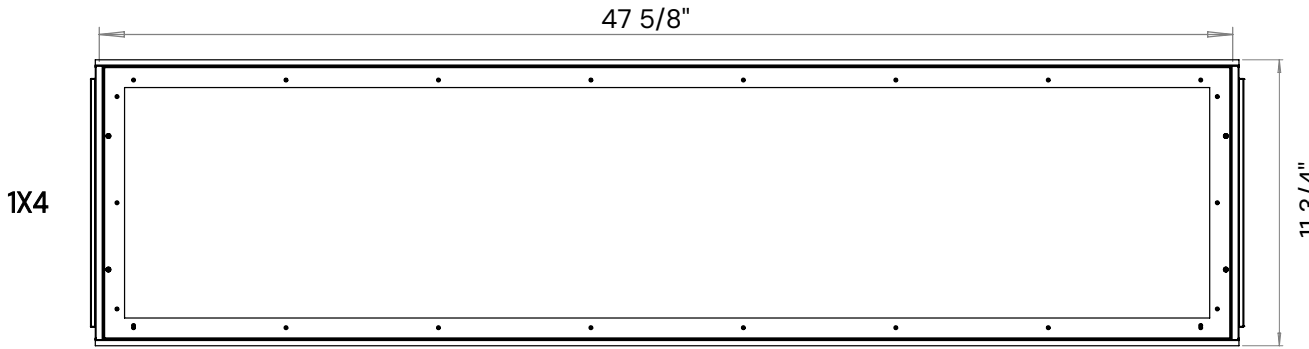

Listings: Approved to CSA and ETL standards, Food Safe, NSF Listed, IP65 rating, ISO 5 certified, TAA, BAA, BABA, Made in USA, IC-rated

ORDERING INFORMATION Example:

Model	Mounting	Size	Color Temp	Lumen Output	Lens	Options
14081	D Drywall	22 2x2 Foot	27K 2700K	2 2000 lm	P Inverted F Frosted Lens	EM14 14W Emergency Battery AM Anti-Microbial White Finish
		24 2x4 Foot	30K 3000K	4 4000 lm		
	14 1x4 Foot	35K 3500K	7 7000 lm			
		40K 4000K	11 11000 lm			
		50K 5000K	12¹ 12000 lm			
		13¹ 13000 lm				
		15^{1,2} 15000 lm				
		16^{1,2} 16000 lm				
		20^{1,2} 20000 lm				
		25^{1,2} 25000 lm				

¹ Only available in sizes 2x2 and 2x4 Foot
² Only available in size 2x4 Foot

DIMENSIONS

PROFILE

2X2

2X4

			
0-10 V	2100 2101 2102	Diva DTV	IP-710-DL

COLOR TEMPERATURE GUIDE

<p>2700K</p> <p>WARM WHITE</p> <p>friendly personal intimate</p> <p>HOMES LIBRARIES RESTAURANTS</p> <p>✓</p>	<p>3000K</p> <p>SOFT WHITE GLOW</p> <p>soft warm pleasing</p> <p>HOMES HOTEL ROOMS LOBBIES RETAIL STORES</p> <p>✓</p>	<p>3500K</p> <p>NEUTRAL GLOW</p> <p>sociable inviting non-threatening</p> <p>EXECUTIVE OFFICES RECEPTION AREAS SUPERMARKETS</p> <p>✓</p>	<p>4000K</p> <p>COOL WHITE GLOW</p> <p>neat clean efficient</p> <p>OFFICES CLASSROOMS MASS MERCHANTISERS SHOWROOMS</p> <p>✓</p>	<p>5000K</p> <p>DAYLIGHT GLOW</p> <p>bright cool alert</p> <p>GRAPHICS INDUSTRY HOSPITALS GALLERIES BEAUTY SALONS</p> <p>✓</p>
--	---	--	---	--