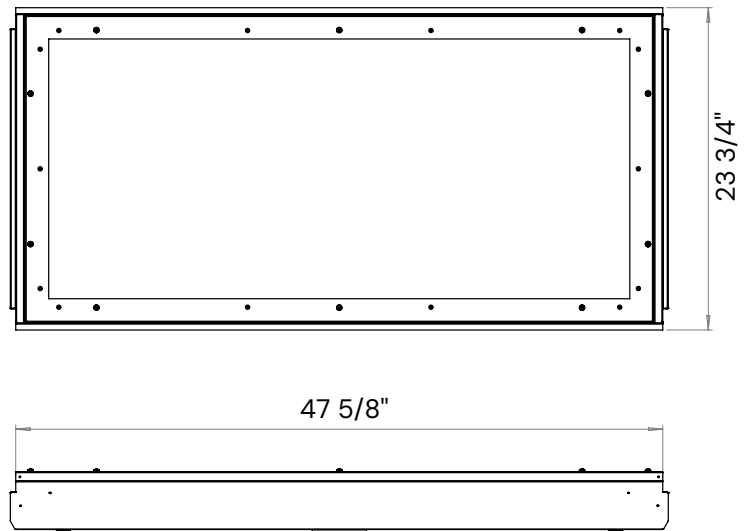

¹ Only available in sizes 2x2 and 2x4 Foot
² Only available in size 2x4 Foot

DIMENSIONS

PROFILE

2X2

2X4

			
0-10 V	2100 2101 2102	Diva DTV	IP-710-DL

COLOR TEMPERATURE GUIDE

<p>2700K</p> <p>WARM WHITE</p> <p>friendly personal intimate</p> <p>HOMES LIBRARIES RESTAURANTS</p> <p>✓</p>	<p>3000K</p> <p>SOFT WHITE GLOW</p> <p>soft warm pleasing</p> <p>HOMES HOTEL ROOMS LOBBIES RETAIL STORES</p> <p>✓</p>	<p>3500K</p> <p>NEUTRAL GLOW</p> <p>sociable inviting non-threatening</p> <p>EXECUTIVE OFFICES RECEPTION AREAS SUPERMARKETS</p> <p>✓</p>	<p>4000K</p> <p>COOL WHITE GLOW</p> <p>neat clean efficient</p> <p>OFFICES CLASSROOMS MASS MERCHANTISERS SHOWROOMS</p> <p>✓</p>	<p>5000K</p> <p>DAYLIGHT GLOW</p> <p>bright cool alert</p> <p>GRAPHICS INDUSTRY HOSPITALS GALLERIES BEAUTY SALONS</p> <p>✓</p>
--	---	--	---	--