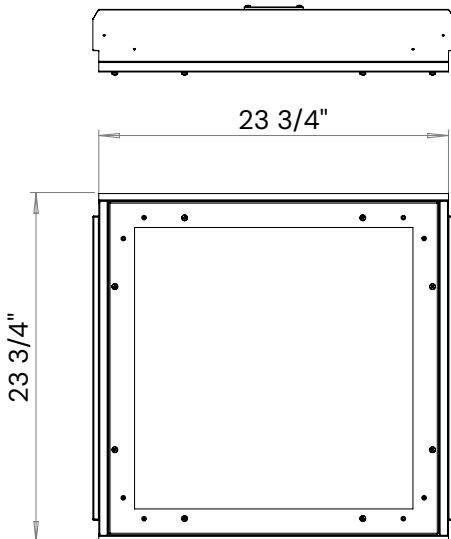

¹ Only available in sizes 2x2 and 2x4 Foot
² Only available in size 2x4 Foot

DIMENSIONS

PROFILE

2X2

2X4

			
0-10 V	2100 2101 2102	Diva DTV	IP-710-DL

COLOR TEMPERATURE GUIDE

<p>2700K</p> <p>WARM WHITE</p> <p>friendly personal intimate</p> <p>HOMES LIBRARIES RESTAURANTS</p> <p>✓</p>	<p>3000K</p> <p>SOFT WHITE GLOW</p> <p>soft warm pleasing</p> <p>HOMES HOTEL ROOMS LOBBIES RETAIL STORES</p> <p>✓</p>	<p>3500K</p> <p>NEUTRAL GLOW</p> <p>sociable inviting non-threatening</p> <p>EXECUTIVE OFFICES RECEPTION AREAS SUPERMARKETS</p> <p>✓</p>	<p>4000K</p> <p>COOL WHITE GLOW</p> <p>neat clean efficient</p> <p>OFFICES CLASSROOMS MASS MERCHANTISERS SHOWROOMS</p> <p>✓</p>	<p>5000K</p> <p>DAYLIGHT GLOW</p> <p>bright cool alert</p> <p>GRAPHICS INDUSTRY HOSPITALS GALLERIES BEAUTY SALONS</p> <p>✓</p>
--	---	--	---	--