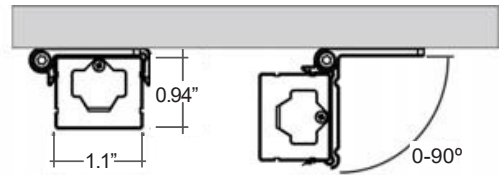

Under Cabinet Lighting Application