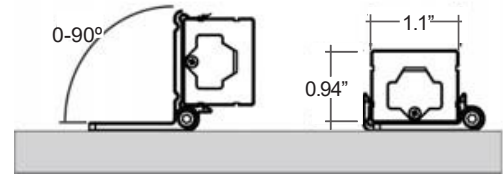

INTENDED USE

Mounting: Product comes with 90° swivel bracket, 1 mini coupling & clips included

Finish: White is standard. Bronze is available

Dimensions: 1.1" width x 0.94" height

Voltage: 120V

Lumens: 750 lumens per foot

Life: 50,000

Warranty: 5 years carefree for parts & components. (Labor not included)

Listings: cETLus, Title 24/JA8, Energy Star

Under Cabinet Lighting Application

Cove Lighting Application

MODEL	14220-12	14220-16	14220-24	14220-32
LENGTH	12"	16"	24"	32"
WATTS	10 W	13 W	20 W	26 W
LUMENS	750lms	950lms	1500lms	2000lms

ORDERING INFORMATION Example: (14220-24-BR-PF)

Model	Length	Finish	Accessories <small>View page 2 for color options</small>
14220	12 12 Inches	WH <small>Standard</small> White	JB Junction Box ¹
	16 16 Inches		
	24 24 Inches	BR Bronze	HC 72" Hardwire Connector
	32 32 Inches		PF 72" Power Feed Cable
			ICxx ² Interlink Cable

¹ Junction Box Dimensions: 6-1/4" x 3-5/8" x 1"
² Please specify length, see pg. 2

ACCESSORIES

JUNCTION BOX | Direct Wire Junction Box With Switch
Dimensions: 6-1/4" x 3-5/8" x 1"

HARDWIRE CONNECTOR | Hardware connector for LBR Series