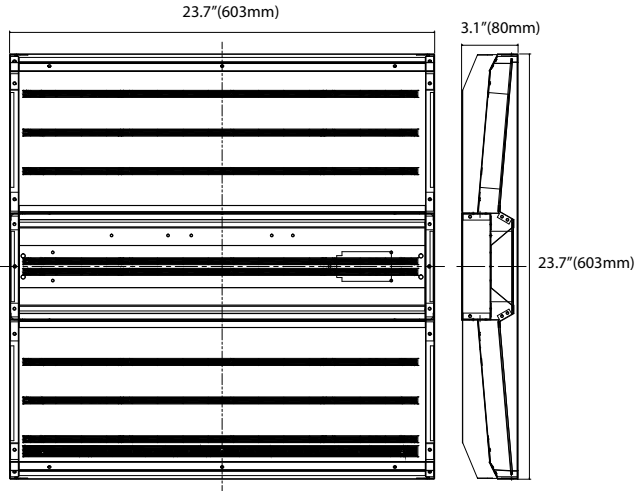

DIMENSIONS

14726-22