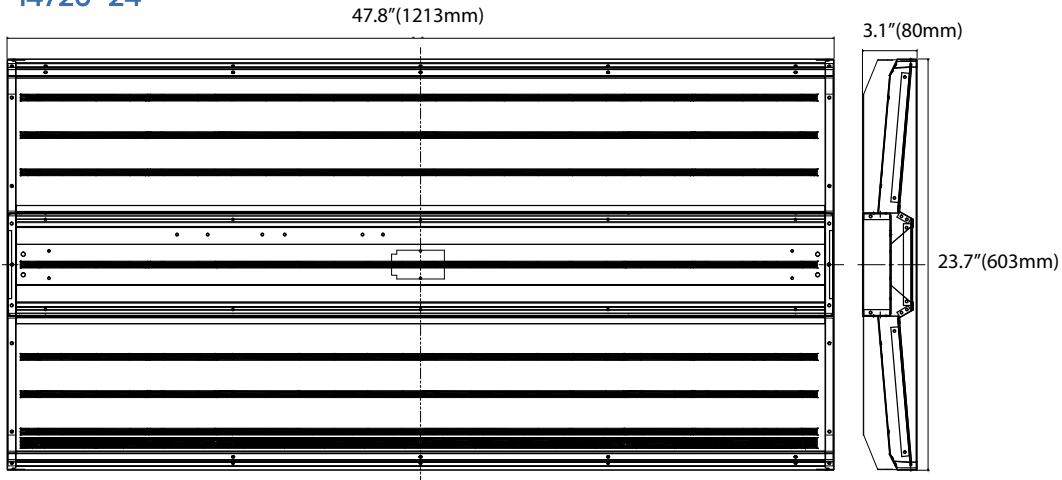

DIMENSIONS

14726-22

14726-24

OPTICS

Beam Angle 110°x110°