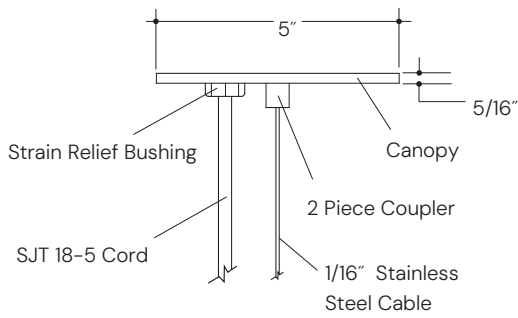

AIRCRAFT CABLE