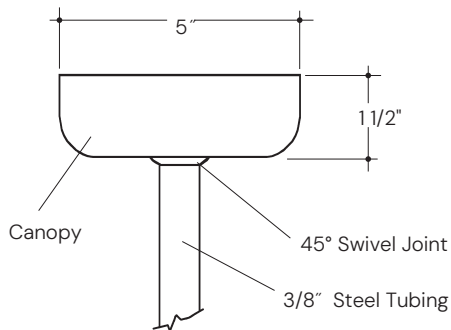

MOUNTING

FIXTURE DIMENTIONS

AIRCRAFT CABLE

COILED CABLE

STEM

Lumens	Wattage
1100-40K	13.8
1100-27K	14.7
1500-40K	18.8
1500-27K	20.1
2000-40K	25.2
2000-27K	26.4
3000-40K	35.8
3000-27K	37.1
4000-40K	51.0
4000-27K	52.3
5000-40K	56.0
5000-27K	57.4