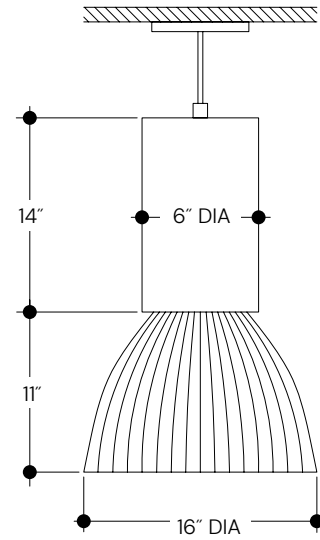

MOUNTING

FIXTURE DIMENTIONS