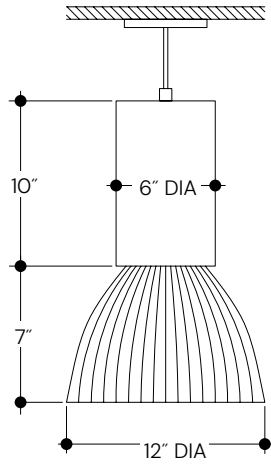

MOUNTING

FIXTURE DIMENTIONS