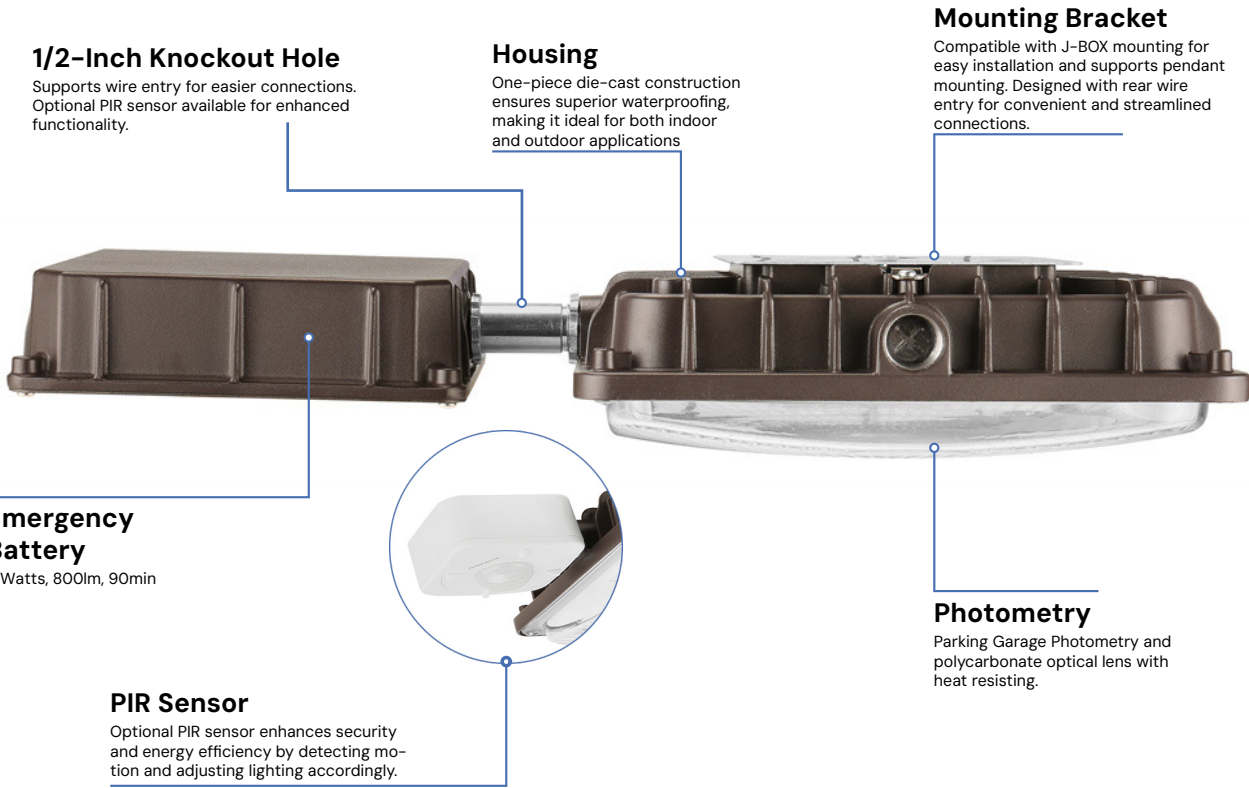

STRUCTURAL DESIGN

OPTIONS

XEM5

5 Watt Emergency Battery
90 minutes producing 800 lumens

PI

PIR Sensor
120-277V

PERFORMANCE DATA

9.5 Inch/60 Watts | 16002-9							
SETTING	SETTING WATTS	3000K		4000K		5000K	
		LUMENS	LPW	LUMENS	LPW	LUMENS	LPW
100%	60W	7800lm	130 lm/W	8400lm	140 lm/W	8000lm	133 lm/W
80%	47W	6500lm	138 lm/W	7000lm	149 lm/W	6600lm	140 lm/W
60%	36W	5200lm	144 lm/W	5600lm	156 lm/W	5300lm	147 lm/W
40%	24W	3700lm	154 lm/W	4000lm	167 lm/W	3800lm	158 lm/W

11.5 Inch/110 Watts | 16003-11							
SETTING	SETTING WATTS	3000K		4000K		5000K	
		LUMENS	LPW	LUMENS	LPW	LUMENS	LPW
100%	110W	15500lm	141 lm/W	16500lm	150 lm/W	16000lm	145 lm/W
80%	85W	12800lm	151 lm/W	13600lm	160 lm/W	13000lm	153 lm/W
60%	63W	9800lm	156 lm/W	10500lm	167 lm/W	10000lm	159 lm/W
40%	41W	6800lm	166 lm/W	7200lm	176 lm/W	7000lm	171 lm/W

ELECTRICAL DATA

NUMBER OF DRIVERS	DRIVER CURRENT (mA)	NOMINAL POWER (W)	INPUT VOLTAGE (V)	CURRENT (Amps)
1	900	60	120	0.50
		60	208	0.29
		60	240	0.25
		60	277	0.22
		60	347	0.17
1	850	110	120	0.92
		110	208	0.53
		110	240	0.46
		110	277	0.40
		110	347	0.32