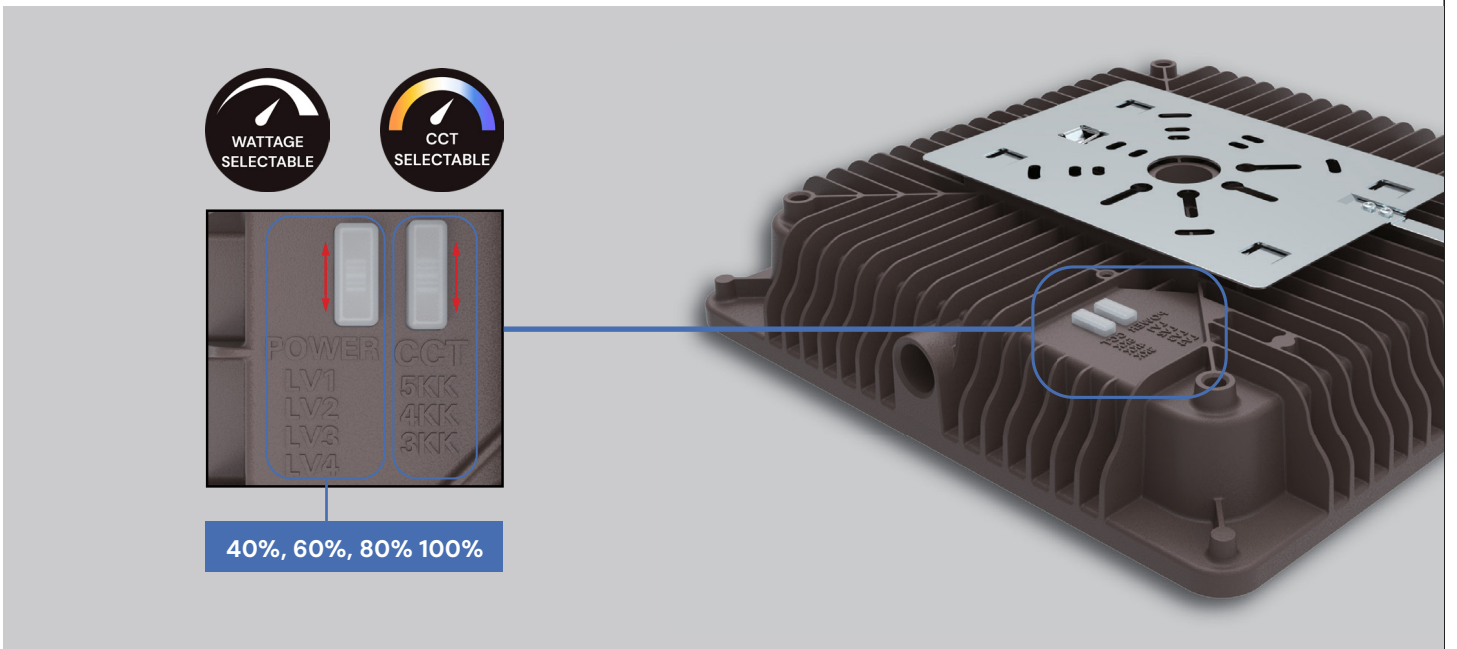

STRUCTURAL DESIGN

OPTIONS

XEM5

5 Watt Emergency Battery
90 minutes producing 800 lumens

PI

PIR Sensor
120-277V

PERFORMANCE DATA

9.5 Inch/60 Watts | 16002-9							
SETTING	SETTING WATTS	3000K		4000K		5000K	
		LUMENS	LPW	LUMENS	LPW	LUMENS	LPW
100%	60W	7800lm	130 lm/W	8400lm	140 lm/W	8000lm	133 lm/W
80%	47W	6500lm	138 lm/W	7000lm	149 lm/W	6600lm	140 lm/W
60%	36W	5200lm	144 lm/W	5600lm	156 lm/W	5300lm	147 lm/W
40%	24W	3700lm	154 lm/W	4000lm	167 lm/W	3800lm	158 lm/W

11.5 Inch/110 Watts | 16003-11							
SETTING	SETTING WATTS	3000K		4000K		5000K	
		LUMENS	LPW	LUMENS	LPW	LUMENS	LPW
100%	110W	15500lm	141 lm/W	16500lm	150 lm/W	16000lm	145 lm/W
80%	85W	12800lm	151 lm/W	13600lm	160 lm/W	13000lm	153 lm/W
60%	63W	9800lm	156 lm/W	10500lm	167 lm/W	10000lm	159 lm/W
40%	41W	6800lm	166 lm/W	7200lm	176 lm/W	7000lm	171 lm/W

ELECTRICAL DATA

NUMBER OF DRIVERS	DRIVER CURRENT (mA)	NOMINAL POWER (W)	INPUT VOLTAGE (V)	CURRENT (Amps)
1	900	60	120	0.50
		60	208	0.29
		60	240	0.25
		60	277	0.22
		60	347	0.17
1	850	110	120	0.92
		110	208	0.53
		110	240	0.46
		110	277	0.40
		110	347	0.32