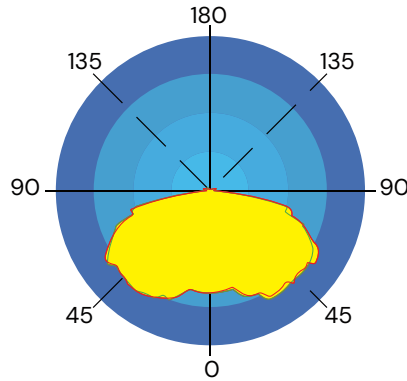

PHOTOMETRY

Parking Garage Photometry

COLOR TEMPERATURE GUIDE

2700K	3000K	3500K	4000K	5000K
WARM WHITE	SOFT WHITE GLOW	NEUTRAL GLOW	COOL WHITE GLOW	DAYLIGHT GLOW
friendly personal intimate	soft warm pleasing	sociable inviting non-threatening	neat clean efficient	bright cool alert
HOMES LIBRARIES RESTAURANTS	HOMES HOTEL ROOMS LOBBIES RETAIL STORES	EXECUTIVE OFFICES RECEPTION AREAS SUPERMARKETS	OFFICES CLASSROOMS MASS MERCHANTISERS SHOWROOMS	GRAPHICS INDUSTRY HOSPITALS GALLERIES BEAUTY SALONS
X	X	X	✓	✓