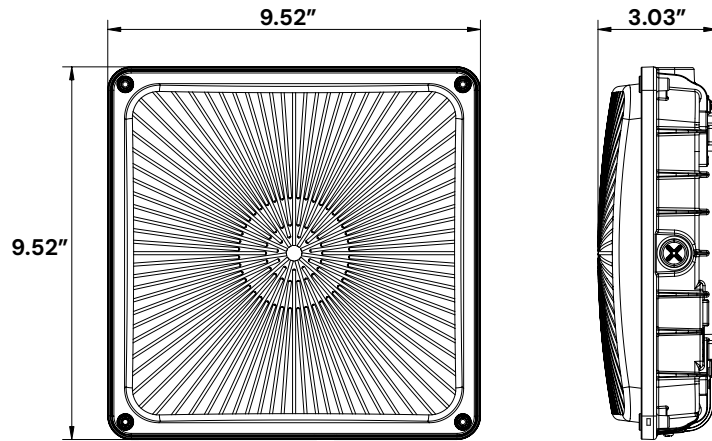

LINE DRAWINGS

9.5 Inch/60 Watts
16002-9