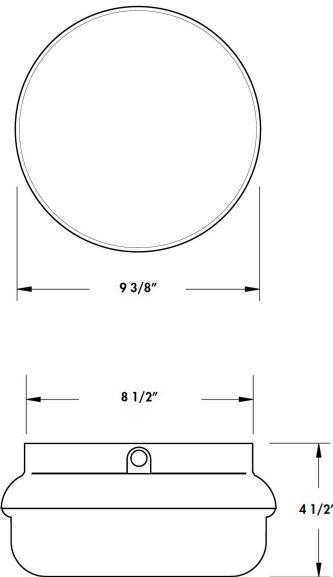

**FEATURES**

- Dimensions:** 9.375" Diameter x 4.5" Height
- Construction:** Non-corrosive UV-resistant white or black resin with white lens
- CRI:** 120V: 80+, 120-277V: 70+
- Operating Temperature:** -40F to +104F (-40C to +40C)
- Life:** 50,000 hours L70
- Voltage:** 120-277V
- Dimming:** 120V TRIAC dimming option
- Warranty:** 120V: 5 Years carefree for parts & components (labor not included)  
120-277V: 3 Years carefree for parts & components (labor not included)
- Listings:** cETLus listed for wet location, Energy Star rated, Assembled in the USA