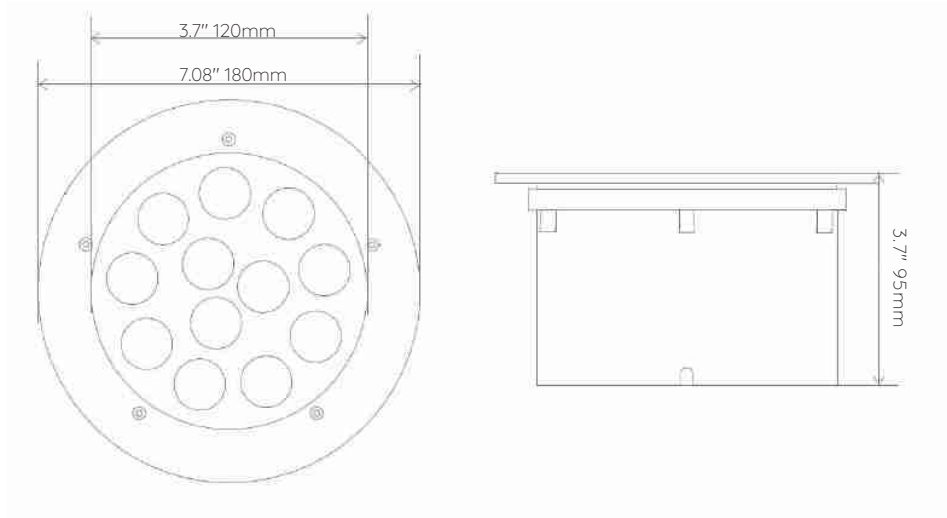

Project Name:

Type:

Quantity:

FIXTURE SPECIFICATIONS

Type	9035
Input	AC100-240V
Power	12W
No. Of LEDS	12PCS
Color	R G B
CCT(nm)	R615-620nm; G515-520nm; B460-465nm
Weight(g)	1474g
Material	Aluminum+GLASS
Light Angle	60°
Mode	Auto-change
Life Span	30000hours

Alcon 9035 8-Inch In-Ground RGB LED Well Light

Button	Function	
	Brightness up	
	Brightness down	
	Power off	
	Power on	
	 16key fixed color selection panel	
		Auto-change colors, fast skip
		Auto-change colors, slow skip
		Auto-change colors, fast shade
		Auto-change colors, slow shade