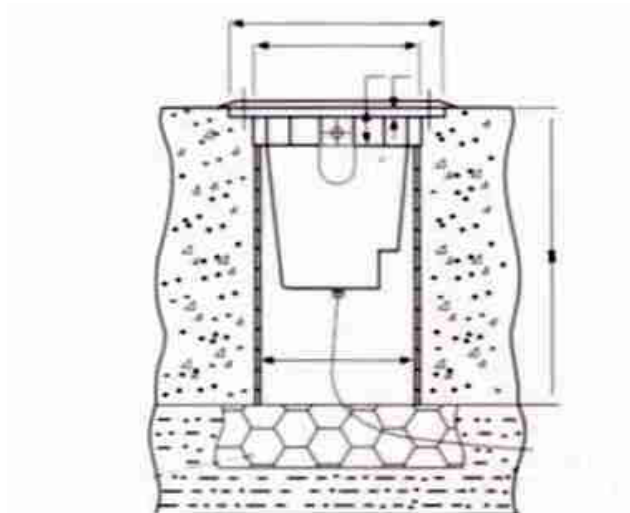

Project Name:

Type:

Quantity:

FIXTURE SPECIFICATIONS

Type	9035
Input	AC100-240V
Power	12W
No. Of LEDS	12PCS
Color	R G B
CCT(nm)	R615-620nm; G515-520nm; B460-465nm
Weight(g)	1474g
Material	Aluminum+GLASS
Light Angle	60°
Mode	Auto-change
Life Span	30000hours

Alcon 9035 8-Inch In-Ground RGB LED Well Light

Button	Function	
	Brightness up	
	Brightness down	
	Power off	
	Power on	
	 16key fixed color selection panel	
		Auto-change colors, fast skip
		Auto-change colors, slow skip
		Auto-change colors, fast shade
		Auto-change colors, slow shade