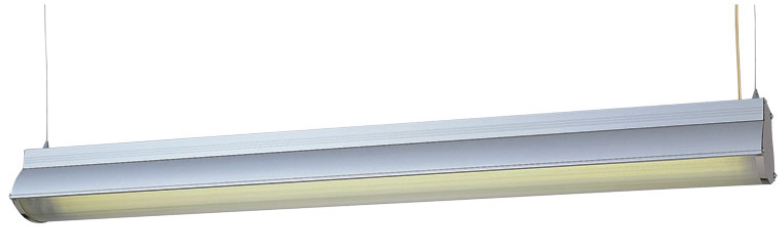

FEATURES & SPECIFICATIONS

INTENDED USE

Architectural linear LED suspension lighting fixtures bring clean lines and clear light to commercial LED or residential office lighting interiors. Our sleek, stylish fixtures offer highly effective and efficient lighting solutions for hotels, offices, retail outlets, restaurants, and more.

SIZE

W 4.7" x L 46.5" x D 4.5"

ADDITIONAL FEATURES

- UNV 120-277V
- 0-10V Dimming comes standard

Width (A)	Length (B)	Depth (C)
4.7"	46.5	4.5

Listings:

Ordering Information:

Example: (12206-2-35-30K-C48)

Model	Wattage/Lumens	Color Temperature	Mounting	Options
12206	35 35W 3450LUM 40 40W 4450LUM	30K 3000K 40K 4000K 50K 5000K	C48 48" Adjustable Aircraft Canopy C96 96" Adjustable Aircraft Canopy C150 150" Adjustable Aircraft Canopy	EM Remote Emergency

Akon 12206 LED Linear Suspended Pendant Light Fixture – (Direct) Down Lighting