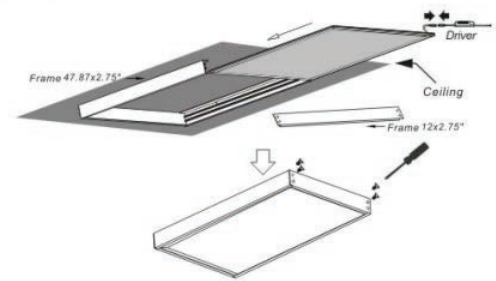

Surface Mounting Frame Kit

Wattage | Lumen Chart

Size	LED Watts	Lumen Output		
		3500	4000	5000K
1' x 4' 2' x 2'	40W	4400lm	4440lm	4480lm
	30W	3390lm	3420lm	3450lm
	25W	2900lm	2925lm	2950lm
2' x 4'	50W	5500lm	5550lm	5600lm
	40W	4520lm	4560lm	4600lm
	30W	3480lm	3510lm	3540lm