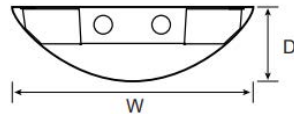

Shown without optional Decorative End Cap (DEC)

Shown with 2 Lamps

Shown with 3 Lamps

ORDERING INFORMATION Example: (10119-4-2-18-T-AC48-WH-DEC)

Model	Size	# of Lamps	Mount Type	Mounting	Finish	Options
10119	4 4 Foot	(Per 4 Foot Section)	T T-Bar Ceiling H Drywall Hard Ceiling	AC48 <small>Standard</small> 48" Adjustable Cable AC96 96" Adjustable Cable	WH White <small>Standard</small> BK Black SL Silver	DEC Decorative End Cap OS Occupancy Sensor EM-120 Emergency Ballast (120V) EM-277 Emergency Ballast (277V) DM7-120-277V Dimming Ballast Mark 7 (120-277V) 10W 10 Years Limited Warranty
	8 8 Foot	2-32 2 Lamps 32 Watts F32-T8 <small>Lamp Not Included</small>				
		2-54 2 Lamps 54 Watts F54-T5HO <small>Lamp Not Included</small>				
		3-32 3 Lamps 32 Watts F32-T8 <small>Lamp Not Included</small>				
		3-54 3 Lamps 54 Watts F54-T5HO <small>Lamp Not Included</small>				