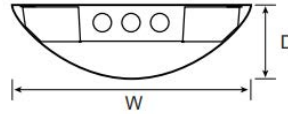

Shown without optional Decorative End Cap (DEC)

Shown with 2 Lamps

Shown with 3 Lamps

ORDERING INFORMATION Example: (10119-4-2-18-T-AC48-WH-DEC)

Model	Size	# of Lamps	Mount Type	Mounting	Finish	Options
10119	4 4 Foot	(Per 4 Foot Section)	T T-Bar Ceiling H Drywall Hard Ceiling	AC48 <small>Standard</small> 48" Adjustable Cable AC96 96" Adjustable Cable	WH White <small>Standard</small> BK Black SL Silver	DEC Decorative End Cap OS Occupancy Sensor EM-120 Emergency Ballast (120V) EM-277 Emergency Ballast (277V) DM7-120-277V Dimming Ballast Mark 7 (120-277V) 10W 10 Years Limited Warranty
	8 8 Foot	2-32 2 Lamps 32 Watts F32-T8 <small>Lamp Not Included</small>				
		2-54 2 Lamps 54 Watts F54-T5HO <small>Lamp Not Included</small>				
		3-32 3 Lamps 32 Watts F32-T8 <small>Lamp Not Included</small>				
		3-54 3 Lamps 54 Watts F54-T5HO <small>Lamp Not Included</small>				