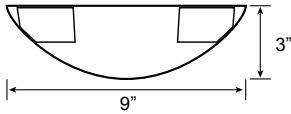

Shown without optional Decorative End Cap (DEC)

Shown with 2 Lamps

Shown with 3 Lamps

ORDERING INFORMATION Example: (10119-4-2-18-T-AC48-WH-DEC)

Model	Size	# of Lamps	Mount Type	Mounting	Finish	Options
10119	4 4 Foot	(Per 4 Foot Section)	T T-Bar Ceiling H Drywall Hard Ceiling	AC48 <small>Standard</small> 48" Adjustable Cable AC96 96" Adjustable Cable	WH White <small>Standard</small> BK Black SL Silver	DEC Decorative End Cap OS Occupancy Sensor EM-120 Emergency Ballast (120V) EM-277 Emergency Ballast (277V) DM7-120-277V Dimming Ballast Mark 7 (120-277V) 10W 10 Years Limited Warranty
	8 8 Foot	2-32 2 Lamps 32 Watts F32-T8 <small>Lamp Not Included</small>				
		2-54 2 Lamps 54 Watts F54-T5HO <small>Lamp Not Included</small>				
		3-32 3 Lamps 32 Watts F32-T8 <small>Lamp Not Included</small>				
		3-54 3 Lamps 54 Watts F54-T5HO <small>Lamp Not Included</small>				