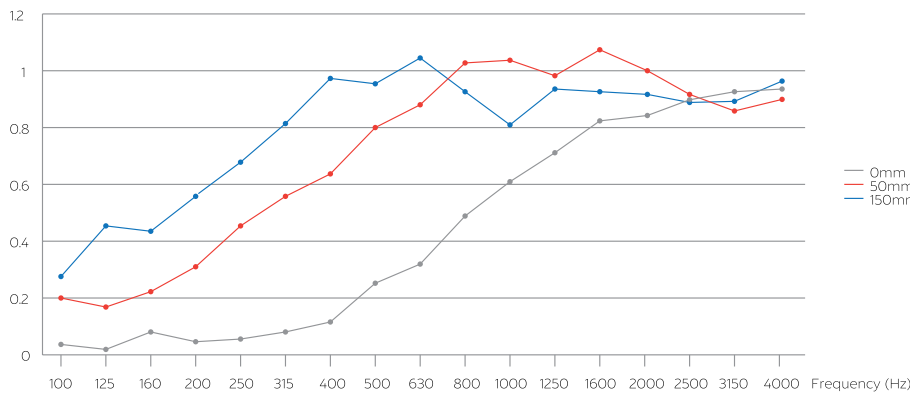

Noise Reduction Coefficient Comparison

Frequency/Hz	100	125	160	200	250	315	400	500	630	800	1000	1250	1600	2000	2500	3150	4000	ã	NRC
0mm / 0"	0.03	0.01	0.09	0.04	0.05	0.09	0.12	0.25	0.32	0.49	0.61	0.72	0.82	0.85	0.91	0.94	0.95	0.44	0.45
50mm / 2"	0.20	0.16	0.22	0.32	0.46	0.56	0.63	0.80	0.89	1.03	1.04	0.99	1.07	1.00	0.93	0.87	0.92	0.81	0.80
150mm / 6"	0.29	0.46	0.44	0.57	0.68	0.81	0.97	0.96	0.91	1.04	0.92	0.80	0.94	0.94	0.91	0.90	0.91	0.97	0.90