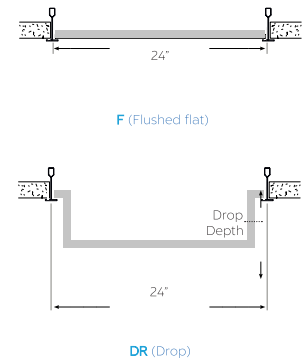

Noise Reduction Coefficient Comparison

Frequency/Hz	100	125	160	200	250	315	400	500	630	800	1000	1250	1600	2000	2500	3150	4000	ã	NRC
0mm / 0"	0.03	0.01	0.09	0.04	0.05	0.09	0.12	0.25	0.32	0.49	0.61	0.72	0.82	0.85	0.91	0.94	0.95	0.44	0.45
50mm / 2"	0.20	0.16	0.22	0.32	0.46	0.56	0.63	0.80	0.89	1.03	1.04	0.99	1.07	1.00	0.93	0.87	0.92	0.81	0.80
150mm / 6"	0.29	0.46	0.44	0.57	0.68	0.81	0.97	0.96	0.91	1.04	0.92	0.80	0.94	0.94	0.91	0.90	0.91	0.97	0.90