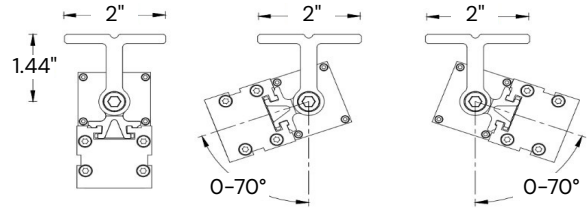

Alcon Lighting 11245 Outdoor Linear Wall Wash LED Light

Size	Wattage	Lumens
1'	9W	900lms
2'	18W	1800lms
3'	27W	2700lms
4'	36W	3600lms

ORDERING INFORMATION Example:

Model	Length	Optics	Color Temp	Finish	Mounting	Accessories
11245	1 1 ft.	15 15°	27K 2700K	BK Black	ST ² Standard Tilting	LC1 1 ft. Link Cable
	2 2 ft.	20 20°	30K 3000K	WH White		
	3 3 ft.	35 35°	35K 3500K	TG Titanium Grey	ET Extended Tilting	LC3 3 ft. Link Cable
	4 4 ft.	50 50°	40K 4000K			
		WW ¹ 10° x 40°	50K 5000K		F Fixed	LC6 6 ft. Link Cable
					HC6 6 ft. Hardwire Cable	
						HC10 10 ft. Hardwire Cable
						LV Symmetric Anti-Glare Louver

15°

20°

35°

50°

10° X 40°

MOUNTING BRACKETS

Standard Tilting

Included with every Fixture

Fixed Mounting

Sold separately

Extended Tilting

Sold separately

ACCESSORIES

Link Cable

Link extension cable is available in 1 ft., 3 ft., and 6 ft.

LC1
LC3
LC6