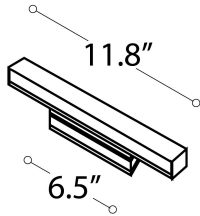

LINE DRAWINGS

11245-1

11245-2

11245-3

11245-4