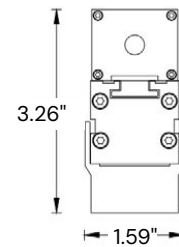

Alcon Lighting 11245 Outdoor Linear Wall Wash LED Light

Size	Wattage	Lumens
1'	9W	900lms
2'	18W	1800lms
3'	27W	2700lms
4'	36W	3600lms

ORDERING INFORMATION Example:

Model	Length	Optics	Color Temp	Finish	Mounting	Accessories
11245	1 1 ft.	15 15°	27K 2700K	BK Black	ST ² Standard Tilting	LC1 1 ft. Link Cable
	2 2 ft.	20 20°	30K 3000K	WH White		
	3 3 ft.	35 35°	35K 3500K	TG Titanium Grey	ET Extended Tilting	LC3 3 ft. Link Cable
	4 4 ft.	50 50°	40K 4000K			
		WW ¹ 10° x 40°	50K 5000K		F Fixed	LC6 6 ft. Link Cable
					HC6 6 ft. Hardwire Cable	
						HC10 10 ft. Hardwire Cable
						LV Symmetric Anti-Glare Louver

15°

20°

35°

50°

10° X 40°

MOUNTING BRACKETS

Standard Tilting

Included with every Fixture

Fixed Mounting

Sold separately

Extended Tilting

Sold separately

ACCESSORIES

Link Cable

Link extension cable is available in 1 ft., 3 ft., and 6 ft.

LC1
LC3
LC6

Hardwire Cable

Hardwire cable is available in 6 ft. and 10 ft.

HC6
HC10

Symmetric Anti-Glare Louver

LV

COMPATIBLE DIMMERS

			
0-10 V	2100 2101 2102	Diva DTVV	IP-710-DL

Alcon Lighting 11245 Outdoor Linear Wall Wash LED Light