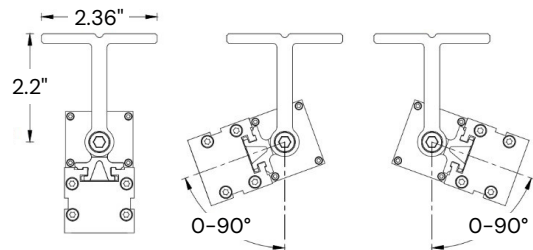

Alcon Lighting 11245 Outdoor Linear Wall Wash LED Light

Size	Wattage	Lumens
1'	9W	900lms
2'	18W	1800lms
3'	27W	2700lms
4'	36W	3600lms

ORDERING INFORMATION Example:

Model	Length	Optics	Color Temp	Finish	Mounting	Accessories
11245	1 1 ft.	15 15°	27K 2700K	BK Black	ST ² Standard Tilting	LC1 1 ft. Link Cable
	2 2 ft.	20 20°	30K 3000K	WH White		
	3 3 ft.	35 35°	35K 3500K	TG Titanium Grey	ET Extended Tilting	LC3 3 ft. Link Cable
	4 4 ft.	50 50°	40K 4000K			
		WW ¹ 10° x 40°	50K 5000K		F Fixed	LC6 6 ft. Link Cable
					HC6 6 ft. Hardwire Cable	
						HC10 10 ft. Hardwire Cable
						LV Symmetric Anti-Glare Louver

¹For wall wash applications

²Two Standard Tilting brackets are included. Further information in Pg. 3.

LINE DRAWINGS

11245-1

11245-2

11245-3

11245-4

OPTICS

15°

20°

35°

50°

10° X 40°

MOUNTING BRACKETS

Standard Tilting

Included with every Fixture

Fixed Mounting

Sold separately

Extended Tilting

Sold separately

ACCESSORIES

Link Cable

Link extension cable is available in 1 ft., 3 ft., and 6 ft.

LC1
LC3
LC6