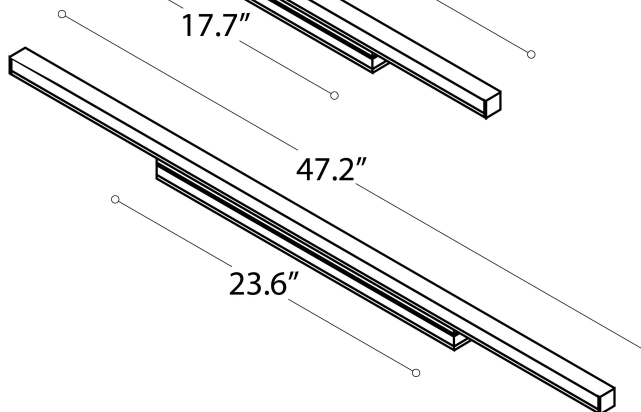

Alcon Lighting 11245 Outdoor Linear Wall Wash LED Light

Size	Wattage	Lumens
1'	9W	900lms
2'	18W	1800lms
3'	27W	2700lms
4'	36W	3600lms

ORDERING INFORMATION Example:

Model	Length	Optics	Color Temp	Finish	Mounting	Accessories
11245	1 1 ft.	15 15°	27K 2700K	BK Black	ST ² Standard Tilting	LC1 1 ft. Link Cable
	2 2 ft.	20 20°	30K 3000K	WH White		
	3 3 ft.	35 35°	35K 3500K	TG Titanium Grey	ET Extended Tilting	LC3 3 ft. Link Cable
	4 4 ft.	50 50°	40K 4000K			
		WW ¹ 10° x 40°	50K 5000K		F Fixed	LC6 6 ft. Link Cable
					HC6 6 ft. Hardwire Cable	
						HC10 10 ft. Hardwire Cable
						LV Symmetric Anti-Glare Louver

¹For wall wash applications

²Two Standard Tilting brackets are included. Further information in Pg. 3.

LINE DRAWINGS

11245-1

11245-2

11245-3

11245-4

OPTICS

15°

20°

35°

50°

10° X 40°

MOUNTING BRACKETS

Standard Tilting

Included with every Fixture

Fixed Mounting

Sold separately

Extended Tilting

Sold separately

ACCESSORIES

Link Cable

Link extension cable is available in 1 ft., 3 ft., and 6 ft.

LC1
LC3
LC6