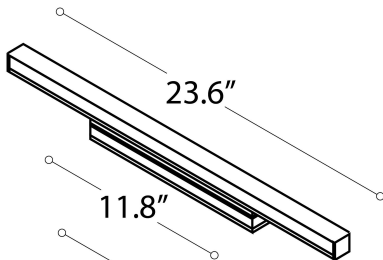

Alcon Lighting 11245 Outdoor Linear Wall Wash LED Light

Size	Wattage	Lumens
1'	9W	900lms
2'	18W	1800lms
3'	27W	2700lms
4'	36W	3600lms

ORDERING INFORMATION Example:

Model	Length	Optics	Color Temp	Finish	Mounting	Accessories
11245	1 1 ft.	15 15°	27K 2700K	BK Black	ST ² Standard Tilting	LC1 1 ft. Link Cable
	2 2 ft.	20 20°	30K 3000K	WH White		
	3 3 ft.	35 35°	35K 3500K	TG Titanium Grey	ET Extended Tilting	LC3 3 ft. Link Cable
	4 4 ft.	50 50°	40K 4000K			
		WW ¹ 10° x 40°	50K 5000K		F Fixed	LC6 6 ft. Link Cable
					HC6 6 ft. Hardwire Cable	
						HC10 10 ft. Hardwire Cable
						LV Symmetric Anti-Glare Louver

¹For wall wash applications

²Two Standard Tilting brackets are included. Further information in Pg. 3.

LINE DRAWINGS

11245-1

11245-2

11245-3

11245-4

OPTICS

15°

20°

35°

50°

10° X 40°

MOUNTING BRACKETS

Standard Tilting

Included with every Fixture