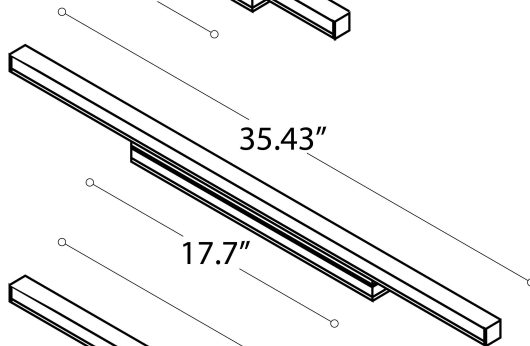

Alcon Lighting 11245 Outdoor Linear Wall Wash LED Light

Size	Wattage	Lumens
1'	9W	900lms
2'	18W	1800lms
3'	27W	2700lms
4'	36W	3600lms

ORDERING INFORMATION Example:

Model	Length	Optics	Color Temp	Finish	Mounting	Accessories
11245	1 1 ft.	15 15°	27K 2700K	BK Black	ST ² Standard Tilting	LC1 1 ft. Link Cable
	2 2 ft.	20 20°	30K 3000K	WH White		
	3 3 ft.	35 35°	35K 3500K	TG Titanium Grey	ET Extended Tilting	LC3 3 ft. Link Cable
	4 4 ft.	50 50°	40K 4000K			
		WW ¹ 10° x 40°	50K 5000K		F Fixed	LC6 6 ft. Link Cable
					HC6 6 ft. Hardwire Cable	
						HC10 10 ft. Hardwire Cable
						LV Symmetric Anti-Glare Louver

¹For wall wash applications

²Two Standard Tilting brackets are included. Further information in Pg. 3.

LINE DRAWINGS

11245-1

11245-2

11245-3

11245-4

OPTICS

15°

20°

35°

50°

10° X 40°

MOUNTING BRACKETS

Standard Tilting

Included with every Fixture

Fixed Mounting

Sold separately

Extended Tilting

Sold separately

ACCESSORIES

Link Cable

Link extension cable is available in 1 ft., 3 ft., and 6 ft.

LC1
LC3
LC6