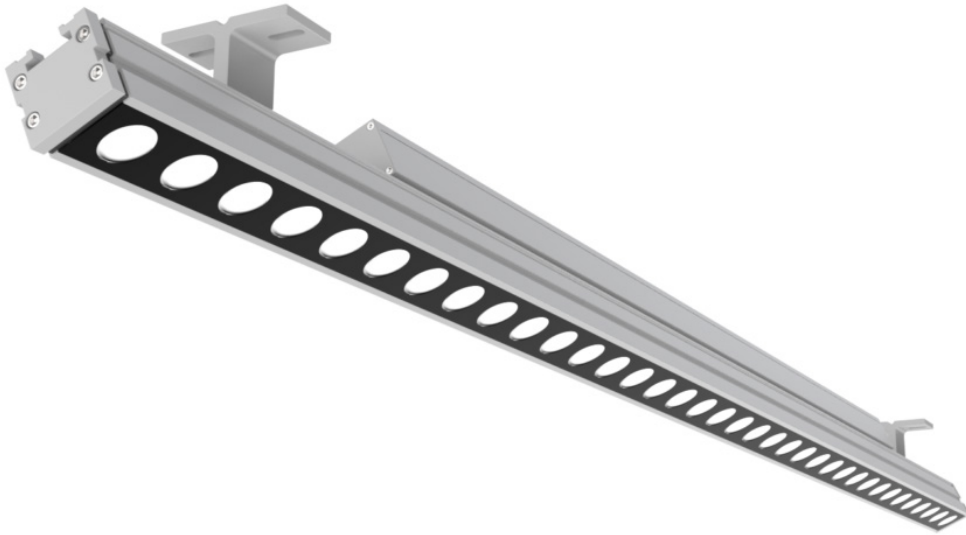

LINE DRAWINGS