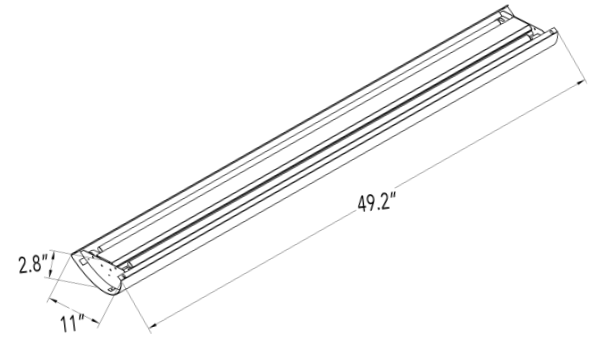

FIXTURE SPECIFICATIONS

INTENDED USE

The specification grade VE Lighting 12031 Hamilton Architectural LED Linear Pendant Mount Direct Down Light Fixture furnishes both clean lines and clarity to commercial LED office lighting interiors. Our sleek, stylish fixtures offer highly effective and efficient lighting solutions for hotels, offices, retail outlets, restaurants, and more.

Comes standard with 6 Foot Adjustable Aircraft Cable

VE Lighting 12030 Kingston Architectural LED Linear Pendant Mount Direct/indirect

ORDERING INFORMATION Example: (12030-35K)

Model	Option	
12030	Blank	6-Foot Aircraft Suspension Cable
	SJTW100	100 Foot Reel of 5-Conductor 18 AWG Power Cable
	EM8	8 Watt Internal Emergency Back-Up Battery